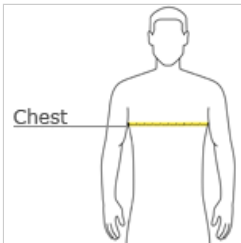

### HOW TO MEASURE

#### CHEST WIDTH

Measure under the arm and around the fullest part of the chest with arms down, keeping tape horizontal.