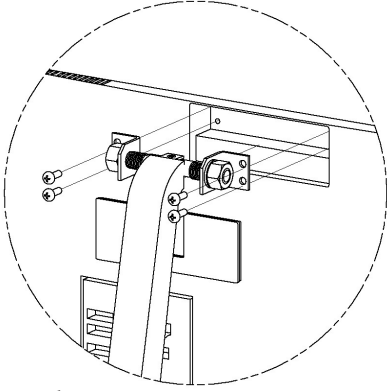

GJ0A0143

VESA MOUNT ADAPTER

GLADIATOR JOE

Fits the following models:
Acer Aspire C24-1650

WARNING!

- To avoid danger of suffocation, keep these parts away from babies and children.
- Be aware of the sharp edges of the product.
- Check carefully to make sure that there are no missing or defective parts. Improper installation may cause problems.
- Do not hang something heavy on this product, which may exceed the weight capacity.
- Do not use this product for any other purpose that is not specified in this manual.

PACKAGE CONTENTS

A (x1)
Adapter Bracket

B (x4)
M4 x 12mm
Panhead Screw

ASSEMBLY STEPS

STEP 1

Remove the stand from the monitor, and keep the screws.

Original
Screws

STEP 2

Use Original Screws to install adapter on the monitor

STEP 3

Mount adapter to your arm with B

Please leave us a review if you like our products.
Please feel free to contact us if you have any question.

<https://gladiatorjoe.com/>