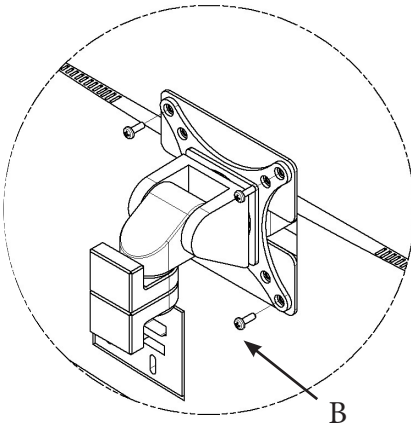

GJ0A0143

VESA MOUNT ADAPTER

GLADIATOR JOE

Fits the following models:
Acer Aspire C24-1650

WARNING!

- To avoid danger of suffocation, keep these parts away from babies and children.
- Be aware of the sharp edges of the product.
- Check carefully to make sure that there are no missing or defective parts. Improper installation may cause problems.
- Do not hang something heavy on this product, which may exceed the weight capacity.
- Do not use this product for any other purpose that is not specified in this manual.

PACKAGE CONTENTS

A (x1)
Adapter Bracket

B (x4)
M4 x 12mm
Panhead Screw

ASSEMBLY STEPS

STEP 1

Remove the stand from the monitor, and keep the screws.

Original
Screws

STEP 2

Use Original Screws to install adapter on the monitor

STEP 3

Mount adapter to your arm with B

Please leave us a review if you like our products.
Please feel free to contact us if you have any question.

<https://gladiatorjoe.com/>