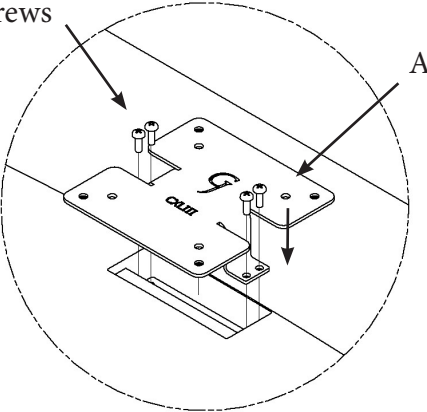

GJ0A0143

VESA MOUNT ADAPTER

GLADIATOR JOE

Fits the following models:
Acer Aspire C24-1650

WARNING!

- To avoid danger of suffocation, keep these parts away from babies and children.
- Be aware of the sharp edges of the product.
- Check carefully to make sure that there are no missing or defective parts. Improper installation may cause problems.
- Do not hang something heavy on this product, which may exceed the weight capacity.
- Do not use this product for any other purpose that is not specified in this manual.

PACKAGE CONTENTS

A (x1)
Adapter Bracket

B (x4)
M4 x 12mm
Panhead Screw

ASSEMBLY STEPS

STEP 1

Remove the stand from the monitor, and keep the screws.

Original
Screws

STEP 2

Use Original Screws to install adapter on the monitor

STEP 3

Mount adapter to your arm with B

Please leave us a review if you like our products.
Please feel free to contact us if you have any question.

<https://gladiatorjoe.com/>