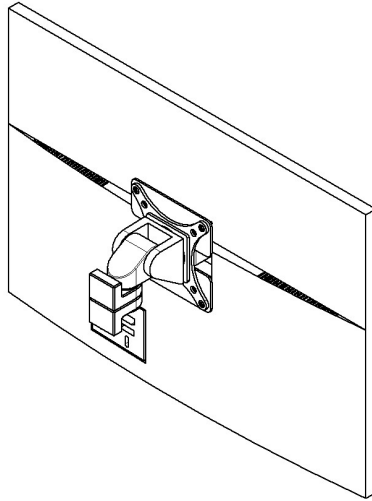

GJ0A0143

VESA MOUNT ADAPTER

GLADIATOR JOE

Fits the following models:
Acer Aspire C24-1650

WARNING!

- To avoid danger of suffocation, keep these parts away from babies and children.
- Be aware of the sharp edges of the product.
- Check carefully to make sure that there are no missing or defective parts. Improper installation may cause problems.
- Do not hang something heavy on this product, which may exceed the weight capacity.
- Do not use this product for any other purpose that is not specified in this manual.

PACKAGE CONTENTS

A (x1)
Adapter Bracket

B (x4)
M4 x 12mm
Panhead Screw

ASSEMBLY STEPS

STEP 1

Remove the stand from the monitor, and keep the screws.

Original
Screws

STEP 2

Use Original Screws to install adapter on the monitor

STEP 3

Mount adapter to your arm with B

Please leave us a review if you like our products.
Please feel free to contact us if you have any question.

<https://gladiatorjoe.com/>