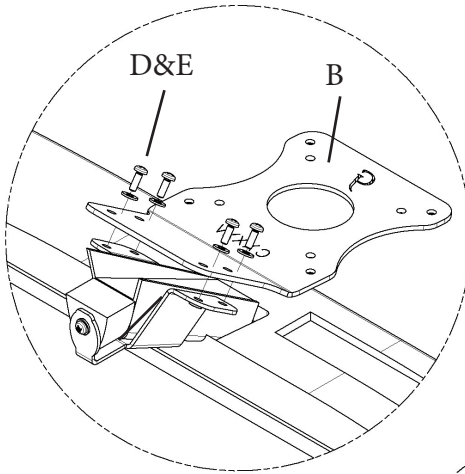

ASSEMBLY STEPS

Step 1

Put the black cloth between the stand and the bracket A to reduce friction, place C on the bottom of the stand. Then Screw from the bottom with D (x1) & E (x1)

Step 2

Put B(x1) on the upper side of the stand, Then screw the bracket with D (x4) & E (x4)

Step 3

Mount adapter to the arm with E (x4)