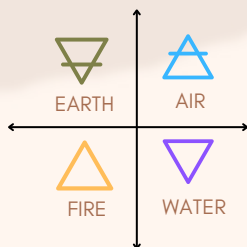

# The Stitch Alliance Zodiac Gemstone Chart

Zodiac gemstones, used for centuries to represent each of the twelve zodiac signs, have been used since 3,000 BC. People believed these gemstones to have unique properties that enhance the strengths and alleviate the weaknesses of each sign.

## ELEMENTS

## CHAKRAS

**ARIES**  
March 21-April 19

BLOODSTONE

**TAURUS**  
April 20-May 20

SAPPHIRE

**GEMINI**  
May 21-June 21

GREEN AGATE

**CANCER**  
June 22-July 22