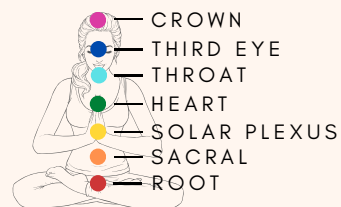

# The Stitch Alliance Zodiac Gemstone Chart

Zodiac gemstones, used for centuries to represent each of the twelve zodiac signs, have been used since 3,000 BC. People believed these gemstones to have unique properties that enhance the strengths and alleviate the weaknesses of each sign.

## CHAKRAS

**ARIES**  
March 21-April 19

BLOODSTONE

**TAURUS**  
April 20-May 20

SAPPHIRE

**GEMINI**  
May 21-June 21

GREEN AGATE

**CANCER**  
June 22-July 22