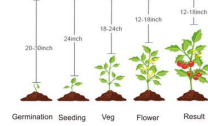

## GROW LIGHT

QB-400

Veg: 18 Hours ON Flower: 12 Hours ON

15