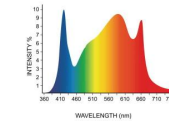

GROW LIGHT

Features & Benefits	
Model	BH-400
Light source	LED
AC input power	400W
AC input Voltage	AC100-277V 50/60HZ
Wavelength	3500K-5000K-660nm-720nm
PPF	1240μ 5% umol/s
PPFD (umol/m²/s)	193 umol/m²/s @30cm
Number of lamp beads	888 PCS
Mounting Height	30CM above canopy
Dimming	0-10V
Material	Aluminum alloy
Working environment	-20~40°C(4°F~95~105°F)
Working temperature	-30~40°C
Waterproof degree	IP65
Luminous angle	120°
IP Degree	IP54
Size	600*480*55mm
N.W/KG	6.3
G.W/KG	6.8
Package/mm	Innerbox:65*54*11.5cm Outerbox:67*56*23cm/Two packs
Warranty	5years
Lifetime	50,000H20°C

Spectral Distribution