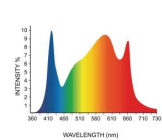

### Spectral Distribution

### Dimensional Drawing

13

## GROW LIGHT

Features & Benefits	
Model	8W46
Light source	LED
AC Input power	600W
AC Input Voltage	AC100-277V 50/60HZ
Wavelength	300K-500K-660nm-720nm
PPF	1600.0 μmol/s
PPFD(μmol/m <sup>2</sup> /s)	2598 μmol/m <sup>2</sup> /s @30cm
Number of lamp beads	1332 PCS
Mounting Height	30CM above canopy
Dimming	0-10V
Material	Aluminum alloy
Working environment	-20~40°C/45%-95%RH
Working temperature	-30~40°C
Waterproof degree	IP65
Luminous angle	120°
IP Degree	IP54
Size	720*600*55mm
N.W/KG	5.5
G.W/KG	10
Package/m	Innerbox:72*65*10cm Outerbox:74*67*26cm/Two packs
Warranty	5 years
Lifetime	60,000H@25°C