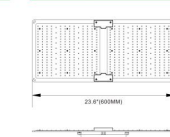

Dimensional Drawing