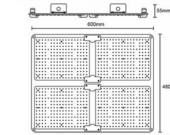

## GROW LIGHT

Features & Benefits	
Model	BH-400
Light source	LED
AC input power	400W
AC input Voltage	AC100-277V 50/60HZ
Wavelength	3500K-5000K-660nm-720nm
PPF	1240μ 5% umol/s
PPFD (umol/m <sup>2</sup> /s)	193 umol/m <sup>2</sup> /s @30cm
Number of lamp beads	888 PCS
Mounting Height	30CM above canopy
Dimming	0-10V
Material	Aluminum alloy
Working environment	-20~40°C(4°F~95~105°F)
Working temperature	-30~40°C
Waterproof degree	IP65
Luminous angle	120°
IP Degree	IP54
Size	600*480*55mm
N.W/KG	6.3
G.W/KG	6.8
Package/mm	Innerbox:65*54*11.5cm Outerbox:67*56*23cm/Two packs
Warranty	5years
Lifetime	50,000H20°C

Spectral Distribution

Dimensional Drawing

15