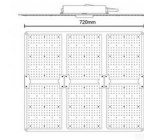

## GROW LIGHT

Features & Benefits	
Model	8W39
Light source	LED
AC Input power	100W
AC Input Voltage	AC100-277V 50/60HZ
LED type	300K-500K-660nm-720nm
PPF	3001.5 μmol/s
PPFD(μmol/m <sup>2</sup> /s)	889 μmol/m <sup>2</sup> /s @30cm
Number of lamp beads	222 PCS
Efficacy(μmol/j)	2.2
Mounting Height	30CM above canopy
Dimming	0-10V
Material	Aluminum alloy
Working environment	-20~40°C/45%-95%RH
Working temperature	-30~40°C
Waterproof degree	IP65
Luminous angle	120°
IP Degree	IP54
Size	300*240*55mm
N.W/KG	1.72
G.W/KG	2.22
Package/m	Innerbox:38*29*10cm Outerbox:45*38*31cm/Four packs
Warranty	2 years
Lifetime	50,000H@25°C

### Dimensional Drawing

13

## GROW LIGHT

Features & Benefits	
Model	8W46
Light source	LED
AC Input power	600W
AC Input Voltage	AC100-277V 50/60HZ
Wavelength	300K-500K-660nm-720nm
PPF	1600.0 μmol/s
PPFD(μmol/m <sup>2</sup> /s)	2598 μmol/m <sup>2</sup> /s @30cm
Number of lamp beads	1332 PCS
Mounting Height	30CM above canopy
Dimming	0-10V
Material	Aluminum alloy
Working environment	-20~40°C/45%-95%RH
Working temperature	-30~40°C
Waterproof degree	IP65
Luminous angle	120°
IP Degree	IP54
Size	720*600*55mm
N.W/KG	5.5
G.W/KG	10
Package/m	Innerbox:72*65*10cm Outerbox:74*67*26cm/Two packs
Warranty	5 years
Lifetime	60,000H@25°C

### Dimensional Drawing

15