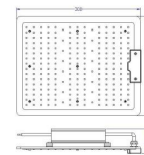

## GROW LIGHT

Features & Benefits	
Model	8W39
Light source	LED
AC Input power	100W
AC Input Voltage	AC100-277V 50/60HZ
LED type	300K-500K-660nm-720nm
PPF	3001.5 μmol/s
PPFD(μmol/m <sup>2</sup> /s)	889 μmol/m <sup>2</sup> /s @30cm
Number of lamp beads	222 PCS
Efficacy(μmol/j)	2.2
Mounting Height	30CM above canopy
Dimming	0-10V
Material	Aluminum alloy
Working environment	-20~40°C/45%-95%RH
Working temperature	-30~40°C
Waterproof degree	IP65
Luminous angle	120°
IP Degree	IP54
Size	300*240*55mm
N.W/KG	1.72
G.W/KG	2.22
Package/m	Innerbox:38*29*10cm Outerbox:45*38*31cm/Four packs
Warranty	2 years
Lifetime	50,000H@25°C

### Dimensional Drawing

13

## GROW LIGHT

Features & Benefits	
Model	8W46
Light source	LED
AC Input power	600W
AC Input Voltage	AC100-277V 50/60HZ
Wavelength	300K-500K-660nm-720nm
PPF	1600.0 μmol/s
PPFD(μmol/m <sup>2</sup> /s)	2598 μmol/m <sup>2</sup> /s @30cm
Number of lamp beads	1332 PCS
Mounting Height	30CM above canopy
Dimming	0-10V
Material	Aluminum alloy
Working environment	-20~40°C/45%-95%RH
Working temperature	-30~40°C
Waterproof degree	IP65
Luminous angle	120°
IP Degree	IP54
Size	720*600*55mm
N.W/KG	5.5
G.W/KG	10
Package/m	Innerbox:72*65*10cm Outerbox:74*67*26cm/Two packs
Warranty	5 years
Lifetime	60,000H@25°C