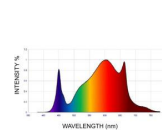

## GROW LIGHT

Features & Benefits	
Model	8W39
Light source	LED
AC Input power	100W
AC Input Voltage	AC100-277V 50/60HZ
LED type	300K-500K-660nm-720nm
PPF	3001.5 μmol/s
PPFD(μmol/m <sup>2</sup> /s)	889 μmol/m <sup>2</sup> /s @30cm
Number of lamp beads	222 PCS
Efficacy(μmol/j)	2.2
Mounting Height	30CM above canopy
Dimming	0-10V
Material	Aluminum alloy
Working environment	-20~40°C/45%-95%RH
Working temperature	-30~40°C
Waterproof degree	IP65
Luminous angle	120°
IP Degree	IP54
Size	300*240*55mm
N.W/KG	1.72
G.W/KG	2.22
Package/m	Innerbox:38*29*10cm Outerbox:45*38*31cm/Four packs
Warranty	2 years
Lifetime	50,000H@25°C

### Spectral Distribution