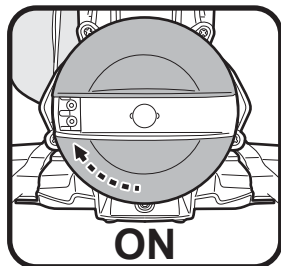

xtrovac 910

USER
MANUAL
& VIDEOS

ON

OFF

Pole not
included

ROTATE
90°

LIFT
OUT

OFF +
CHARGE