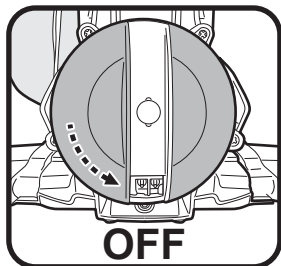

xtrovac 910

USER
MANUAL
& VIDEOS

ON

OFF

Pole not
included

ROTATE
90°

LIFT
OUT

OFF +
CHARGE