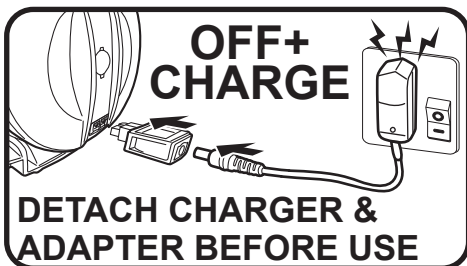

xtrovac 910

USER
MANUAL
& VIDEOS

ON

OFF

Pole not
included

ROTATE
90°

LIFT
OUT

OFF +
CHARGE