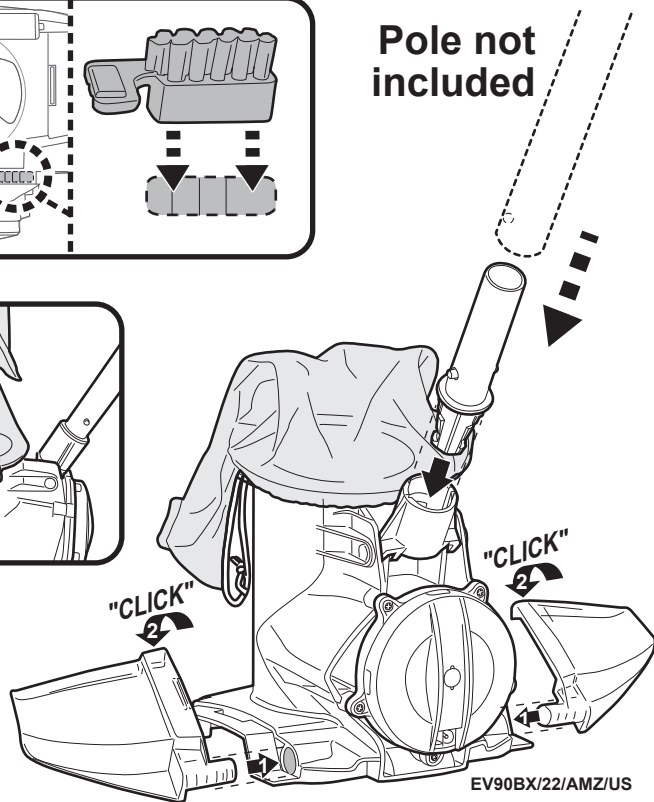

EV90BX/22/AMZ/US

KOKIDO