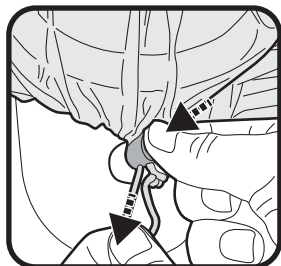

xtrovac 910

USER
MANUAL
& VIDEOS

ON

OFF

Pole not
included

ROTATE
90°

LIFT
OUT

OFF +
CHARGE