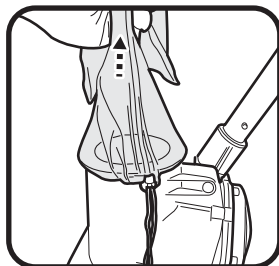

xtrovac 910

USER
MANUAL
& VIDEOS

ON

OFF

Pole not
included

ROTATE
90°

LIFT
OUT

OFF +
CHARGE

DETACH CHARGER &
ADAPTER BEFORE USE

EV90BX/22/AMZ/US

KOKIDO

Customer service info:

Tel: (866) 683-7672

E-mail: support@kokido.com

WARNINGS & CAUTIONS

1. Ensure the pool filtration system is OFF 15 mins before using the vacuum.
2. Keep the Pool Vacuum Cleaner out of reach of children or persons with reduced physical, sensory, or mental capabilities, or lack of experience and knowledge, unless they have been given supervision or instruction.
3. Use only the original charger supplied with the pool vacuum and manufactured by Kokido.
4. Charge and store the vacuum in a shaded dry area.
5. Prior to connecting the charger for charging purposes, verify that the connector and socket are dry and clean.
6. Before operation, disconnect the charger and adapter.
7. Make sure the pool vacuum is fully immersed in the pool before initiating operation.
8. Under no circumstances should you attempt to disassemble the pool vacuum. Doing so would void the warranty.
9. Do not enter the pool while the pool vacuum is working.
10. The pool vacuum must be charged before storage.