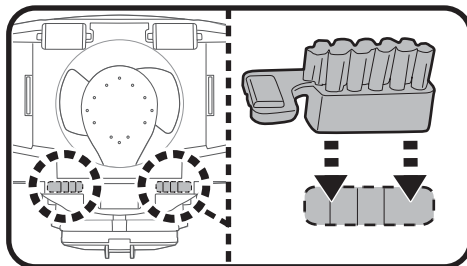

xtrovac 910

USER
MANUAL
& VIDEOS

ON

OFF

Pole not
included

ROTATE
90°

LIFT
OUT

OFF +
CHARGE