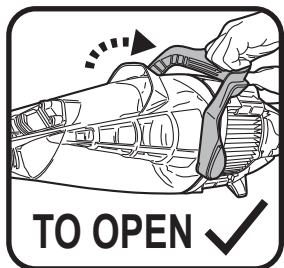

xtrovac 710

USER
MANUAL
& VIDEOS

ON

OFF

TO OPEN ✓

TO LOCK ✓

1.

2.

Pole not included

FILTER POSITION FOR
GENERAL CLEANING

FILTER POSITION FOR
FINE CLEANING

DETACH CHARGER &
ADAPTER BEFORE USE