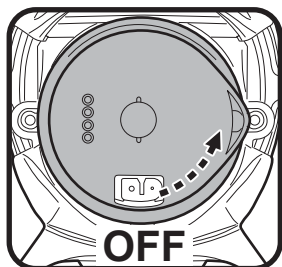

xtrovac 710

USER
MANUAL
& VIDEOS

ON

OFF

TO OPEN ✓

TO LOCK ✓

1.

2.

Pole not included

FILTER POSITION FOR
GENERAL CLEANING

FILTER POSITION FOR
FINE CLEANING

DETACH CHARGER &
ADAPTER BEFORE USE