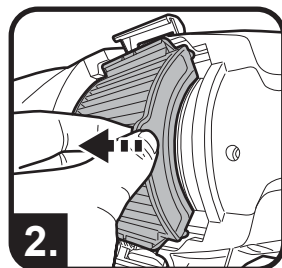

2.

Pole not included