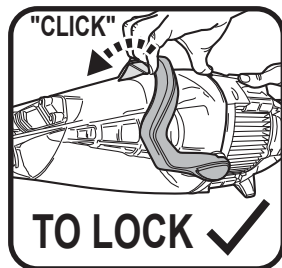

xtrovac 710

USER
MANUAL
& VIDEOS

ON

OFF

TO OPEN ✓

TO LOCK ✓

1.

2.

Pole not included

FILTER POSITION FOR
GENERAL CLEANING

FILTER POSITION FOR
FINE CLEANING

DETACH CHARGER &
ADAPTER BEFORE USE