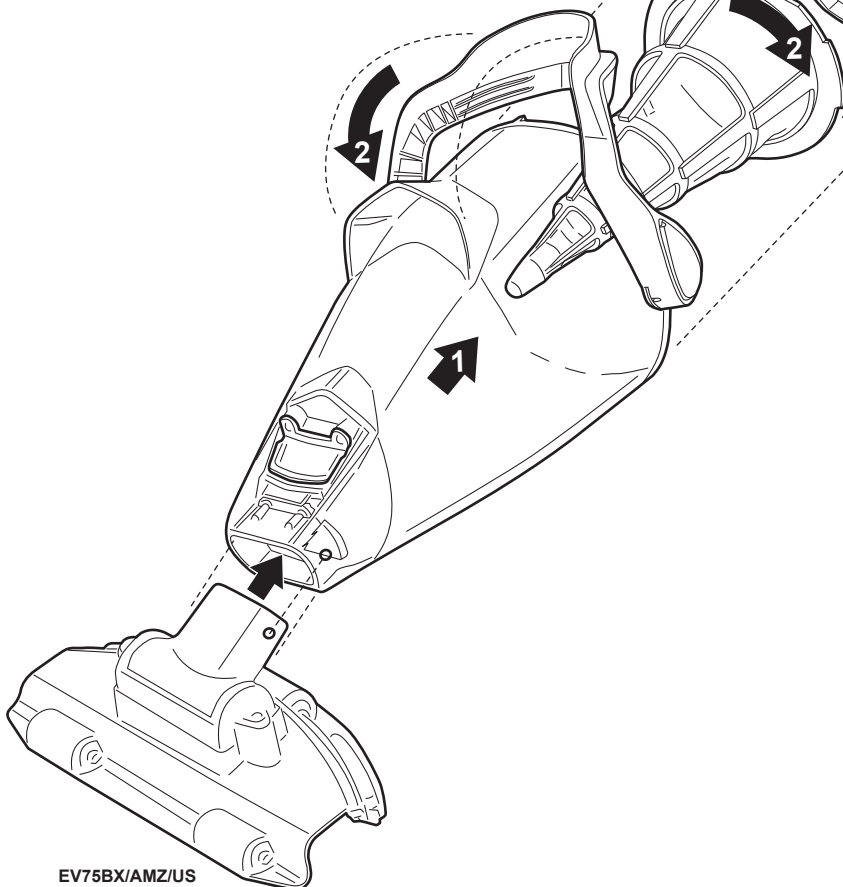

xtrovac 710

USER
MANUAL
& VIDEOS

ON

OFF

TO OPEN ✓

TO LOCK ✓

1.

2.

Pole not included

FILTER POSITION FOR
GENERAL CLEANING

FILTER POSITION FOR
FINE CLEANING

DETACH CHARGER &
ADAPTER BEFORE USE

Customer service info:

Tel: (866) 683-7672

E-mail: support@kokido.com

WARNINGS & CAUTIONS