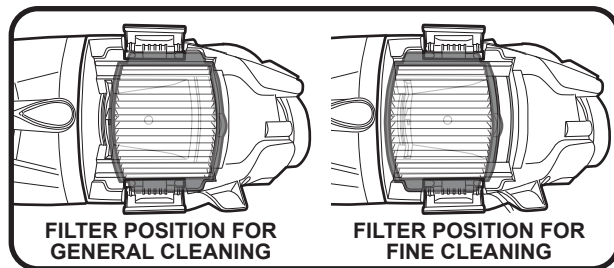

Pole not included

FILTER POSITION FOR
GENERAL CLEANING

FILTER POSITION FOR
FINE CLEANING

DETACH CHARGER &
ADAPTER BEFORE USE

Customer service info:

Tel: (866) 683-7672

E-mail: support@kokido.com

WARNINGS & CAUTIONS