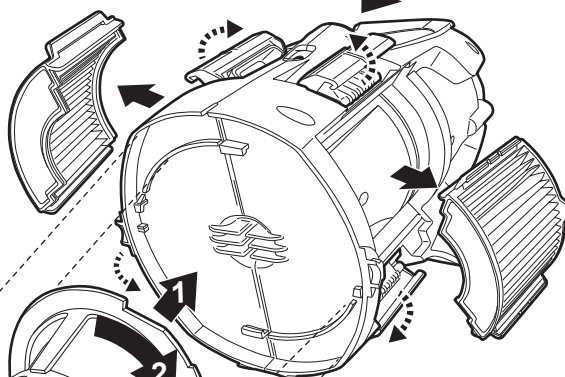

xtrovac 710

USER
MANUAL
& VIDEOS

ON

OFF

TO OPEN ✓

TO LOCK ✓

1.

2.

Pole not included

FILTER POSITION FOR
GENERAL CLEANING

FILTER POSITION FOR
FINE CLEANING

DETACH CHARGER &
ADAPTER BEFORE USE

Customer service info:

Tel: (866) 683-7672

E-mail: support@kokido.com

WARNINGS & CAUTIONS