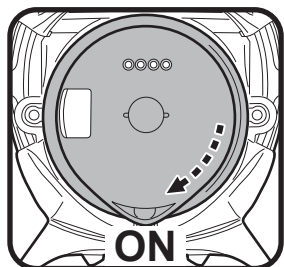

xtrovac 710

USER
MANUAL
& VIDEOS

ON

OFF

TO OPEN ✓

TO LOCK ✓

1.

2.

Pole not included

FILTER POSITION FOR
GENERAL CLEANING

FILTER POSITION FOR
FINE CLEANING

DETACH CHARGER &
ADAPTER BEFORE USE

Customer service info:

Tel: (866) 683-7672

E-mail: support@kokido.com

WARNINGS & CAUTIONS