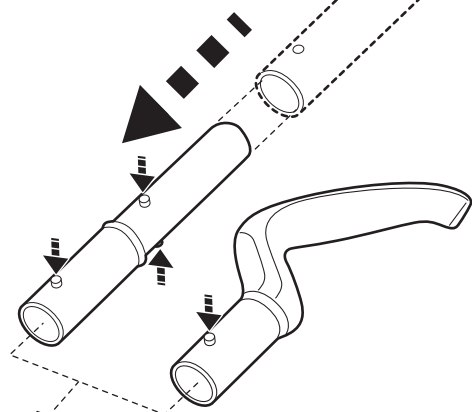

xtrovac 710

USER
MANUAL
& VIDEOS

ON

OFF

TO OPEN ✓

TO LOCK ✓

1.

2.

Pole not included

FILTER POSITION FOR
GENERAL CLEANING

FILTER POSITION FOR
FINE CLEANING

DETACH CHARGER &
ADAPTER BEFORE USE

Customer service info:

Tel: (866) 683-7672

E-mail: support@kokido.com

WARNINGS & CAUTIONS