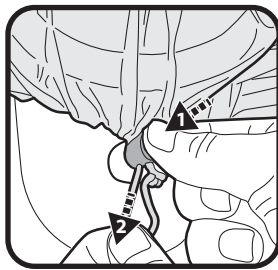

xtrovac 410

USER
MANUAL
& VIDEOS

ON

OFF

LIFT
OUT

OFF+CHARGE

EV40BX/23/AMZ/US

KOKIDO