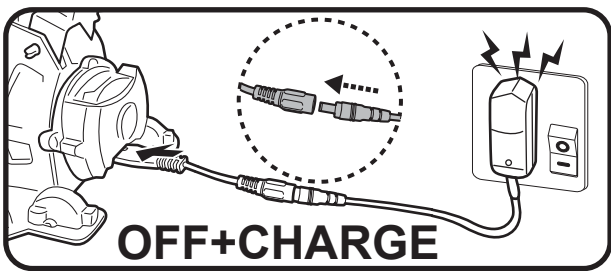

xtrovac 410

USER
MANUAL
& VIDEOS

ON

OFF

LIFT
OUT

OFF+CHARGE

EV40BX/23/AMZ/US

KOKIDO