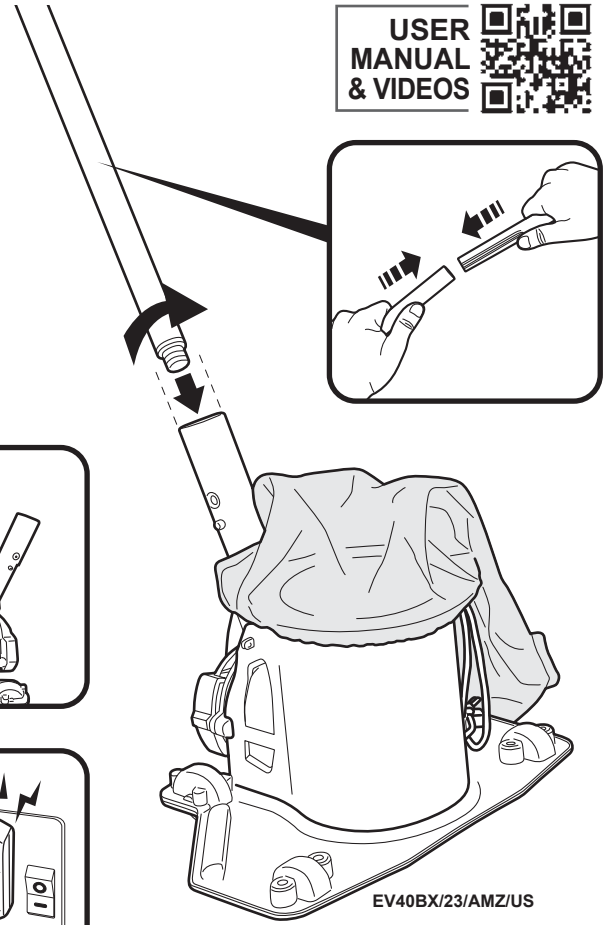

xtrovac 410

USER
MANUAL
& VIDEOS

ON

OFF

LIFT
OUT

OFF+CHARGE

EV40BX/23/AMZ/US

KOKIDO