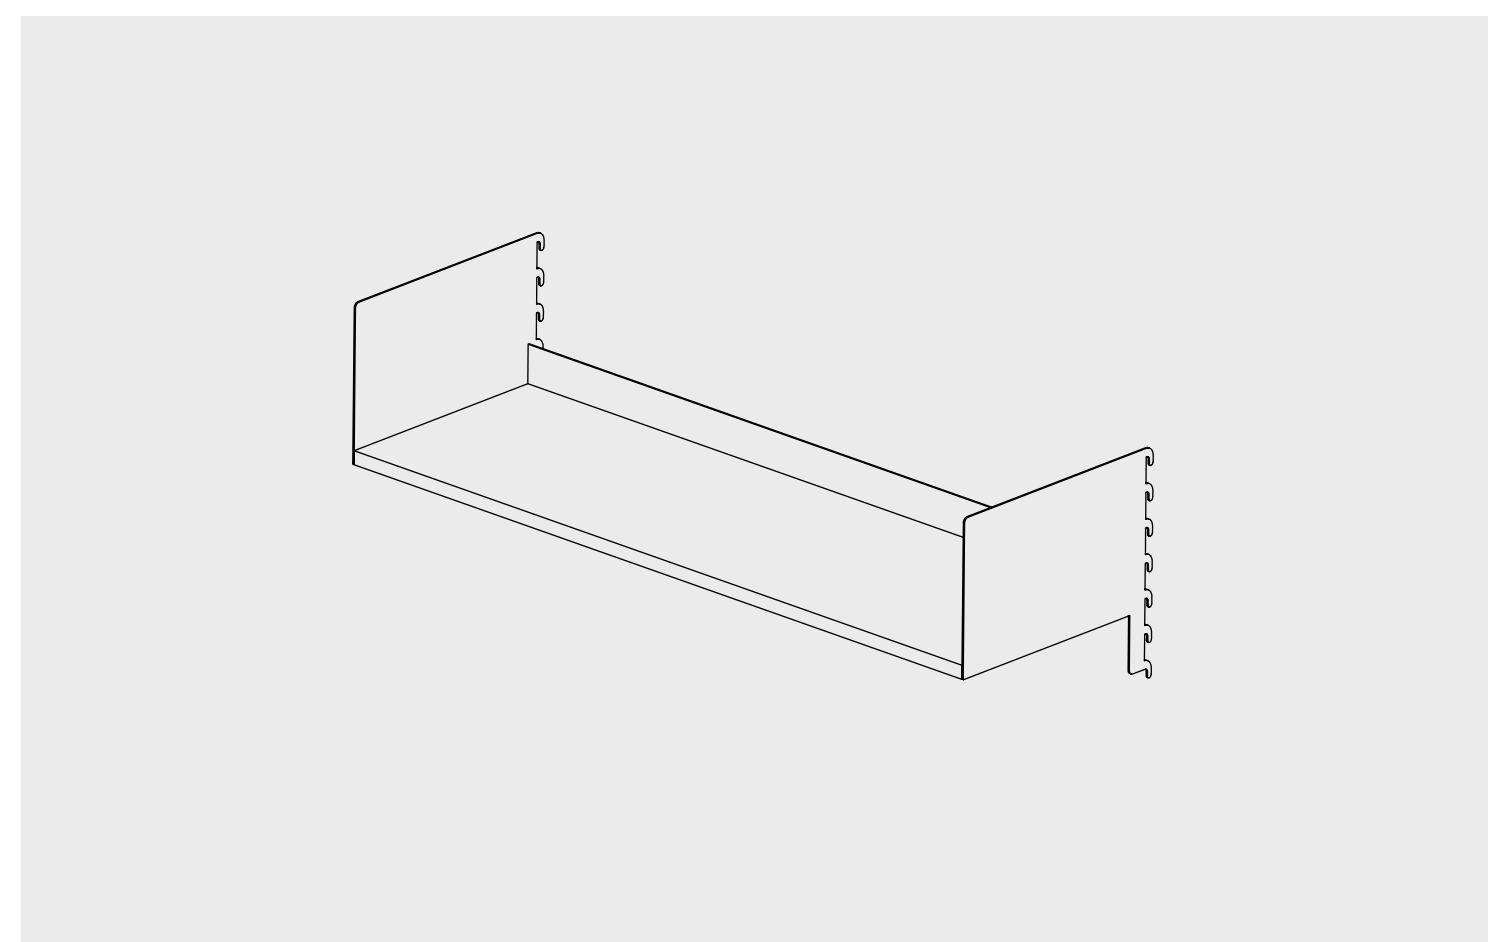

Available colors

Dimensions	[mm]	[inch]
Width	987.4	38.87
Depth	326	12.83
Height	159	6.26
Weight	[kg]	[lbs]
Weight	5	11.02
Max. load	6	13.22

Deep shelf with bookends