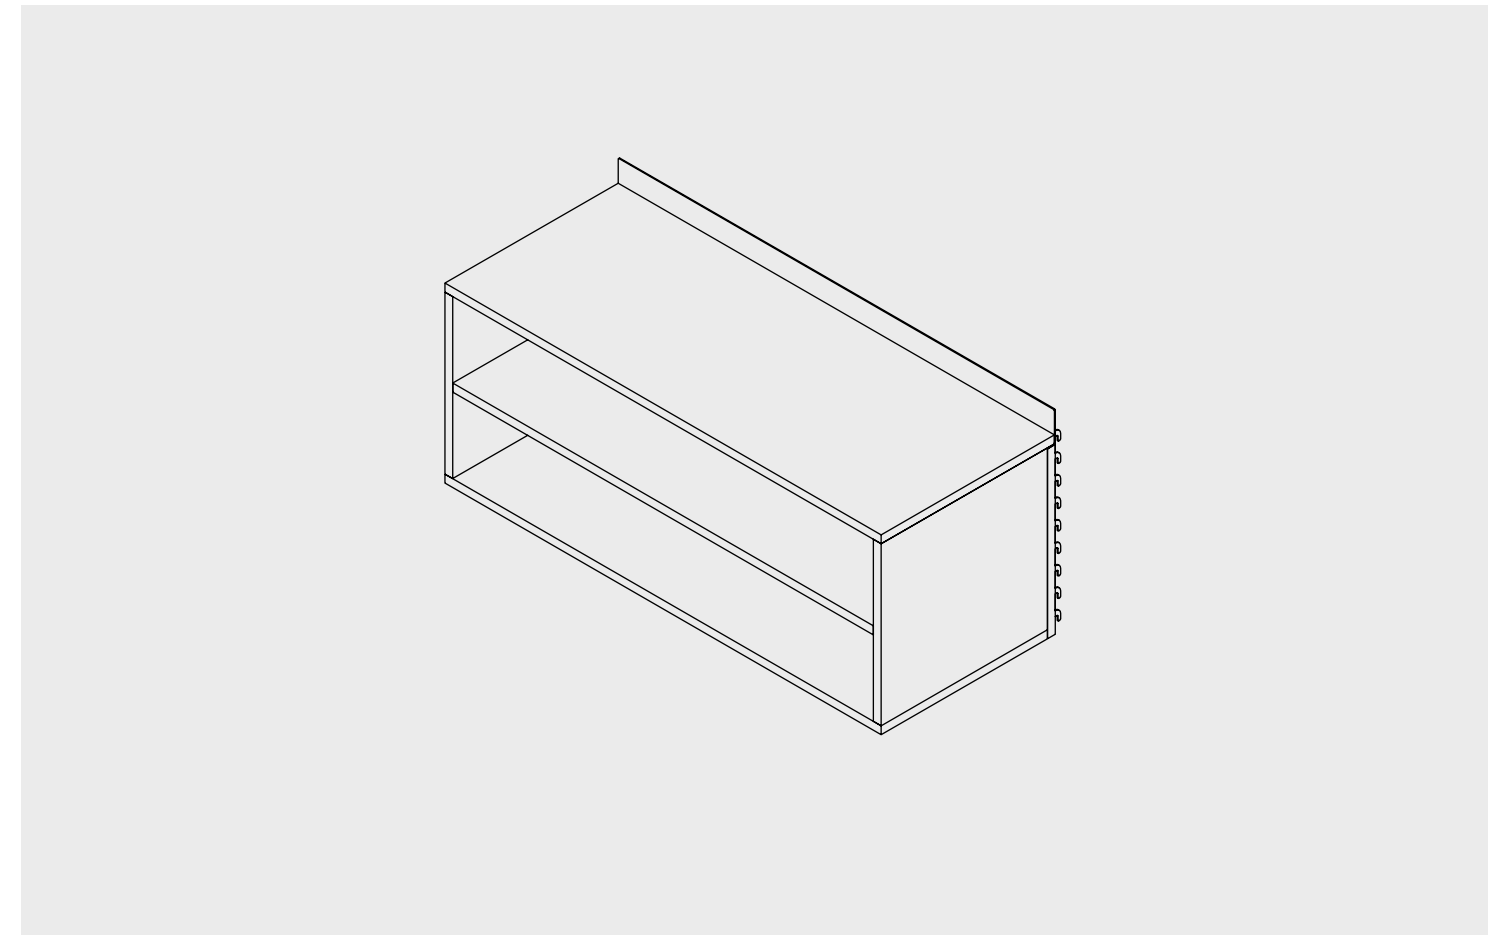

Open shelf cabinet