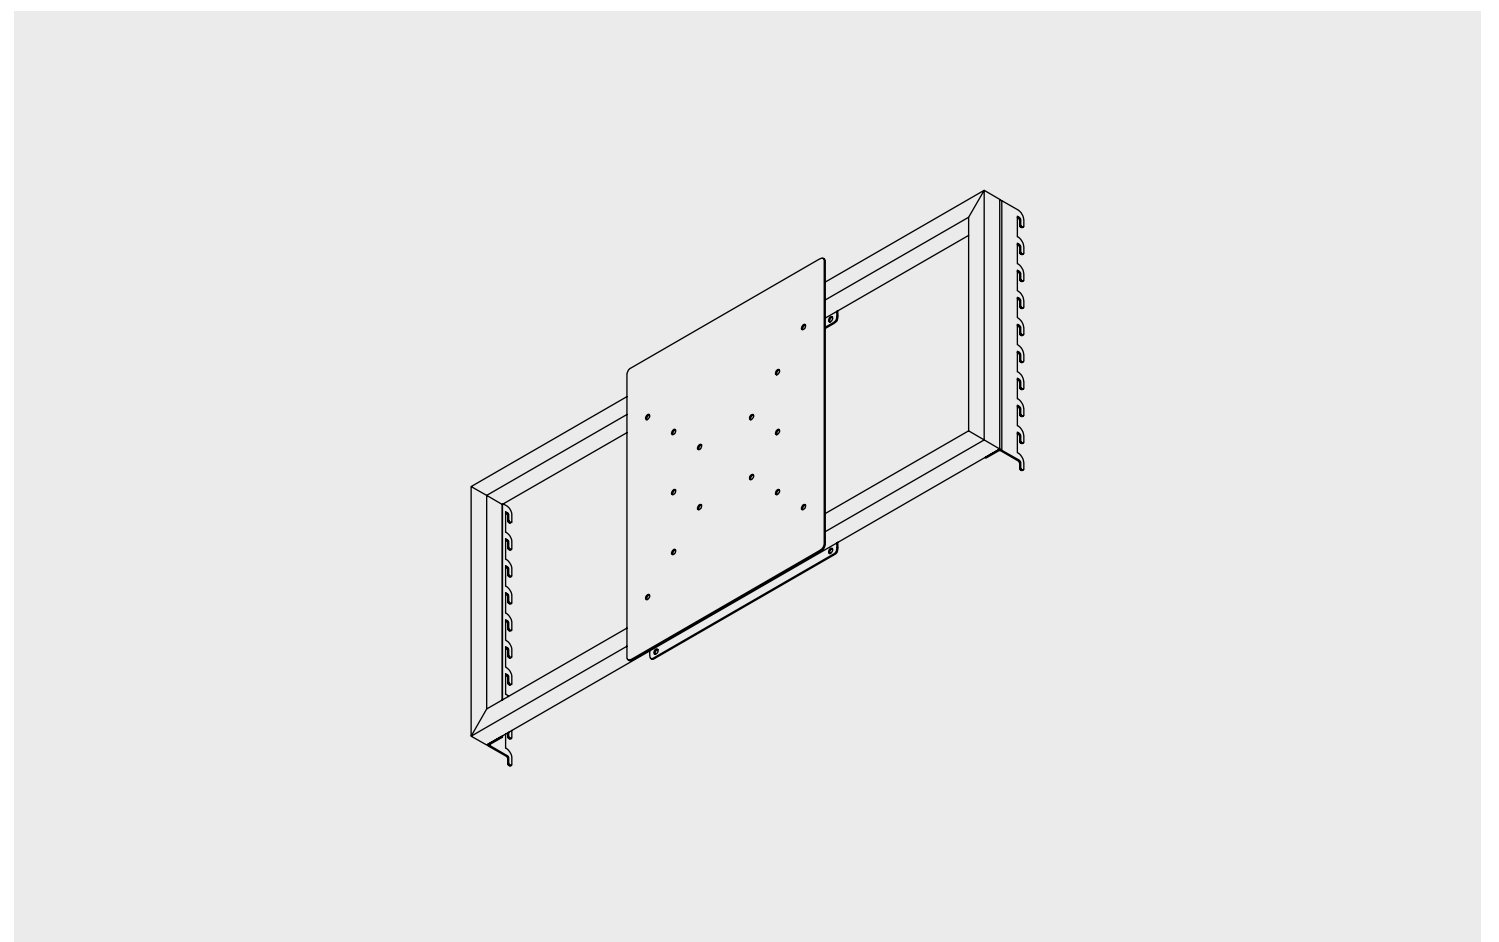

Dimensions	[mm]	[inch]
Width	100	3.94
Depth	-	-
Height	103	4.06

Phone holder

Available colors

Dimensions	[mm]	[inch]
Width	63	2.48
Depth	-	-
Height	136	5.35

Wall hook

Available colors

Dimensions	[mm]	[inch]
Width	24	0.94
Depth	-	-
Height	67	2.64

Magnet

Available colors

Dimensions	[mm]	[inch]
Width	40	1.57
Depth	-	-
Height	9	0.35

Central TV hanger

VEESA 100x100/200x200/200x100/300x300 standards

Available colors

Dimensions	[mm]	[inch]
Width	380	14.96
Depth	28	1.10
Height	486	19.13
Weight	[kg]	[lbs]
Weight	-	-
Max. load	50	110.23

One profile TV hanger

VEESA 100x100/200x200/200x100/300x300 standards

Available colors

Dimensions	[mm]	[inch]
Width	987.5	38.88
Depth	80.3	3.16
Height	486	19.13
Weight	[kg]	[lbs]
Weight	-	-
Max. load	50	110.23