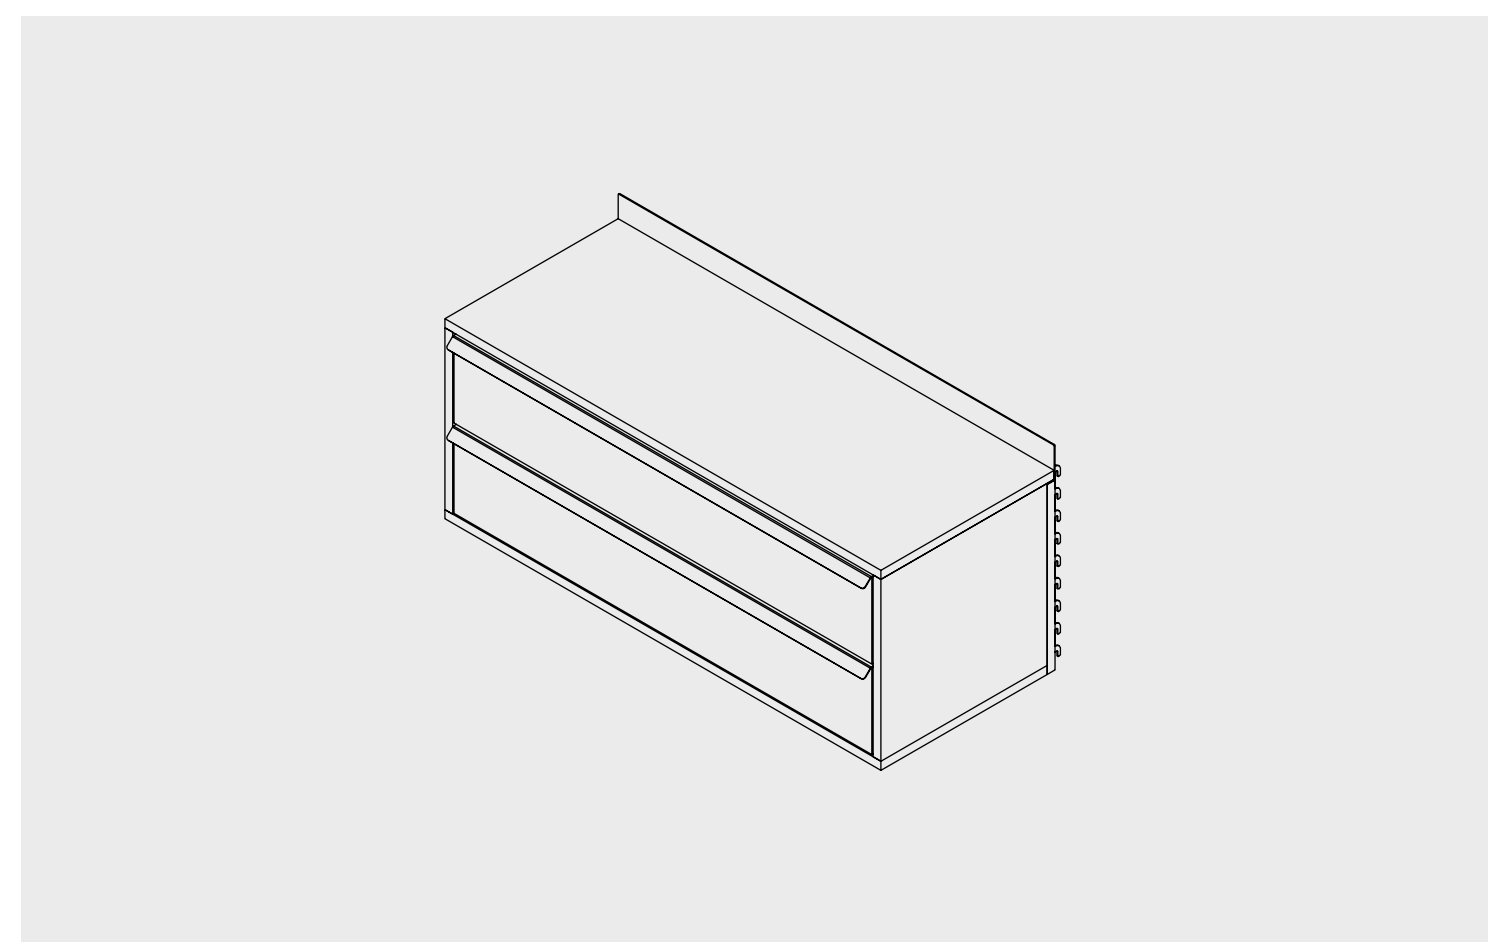

Dimensions	[mm]	[inch]
Width	1007	39.65
Depth	402	15.83
Height	450	17.72
Weight	[kg]	[lbs]
Weight	23.5	51.79
Max. load	20	44.08

Two-drawer cabinet

Available colors

Dimensions	[mm]	[inch]
Width	1007	39.65
Depth	402	15.83
Height	450	17.72
Weight	[kg]	[lbs]
Weight	38.5	62.81
Max. load	20	44.08