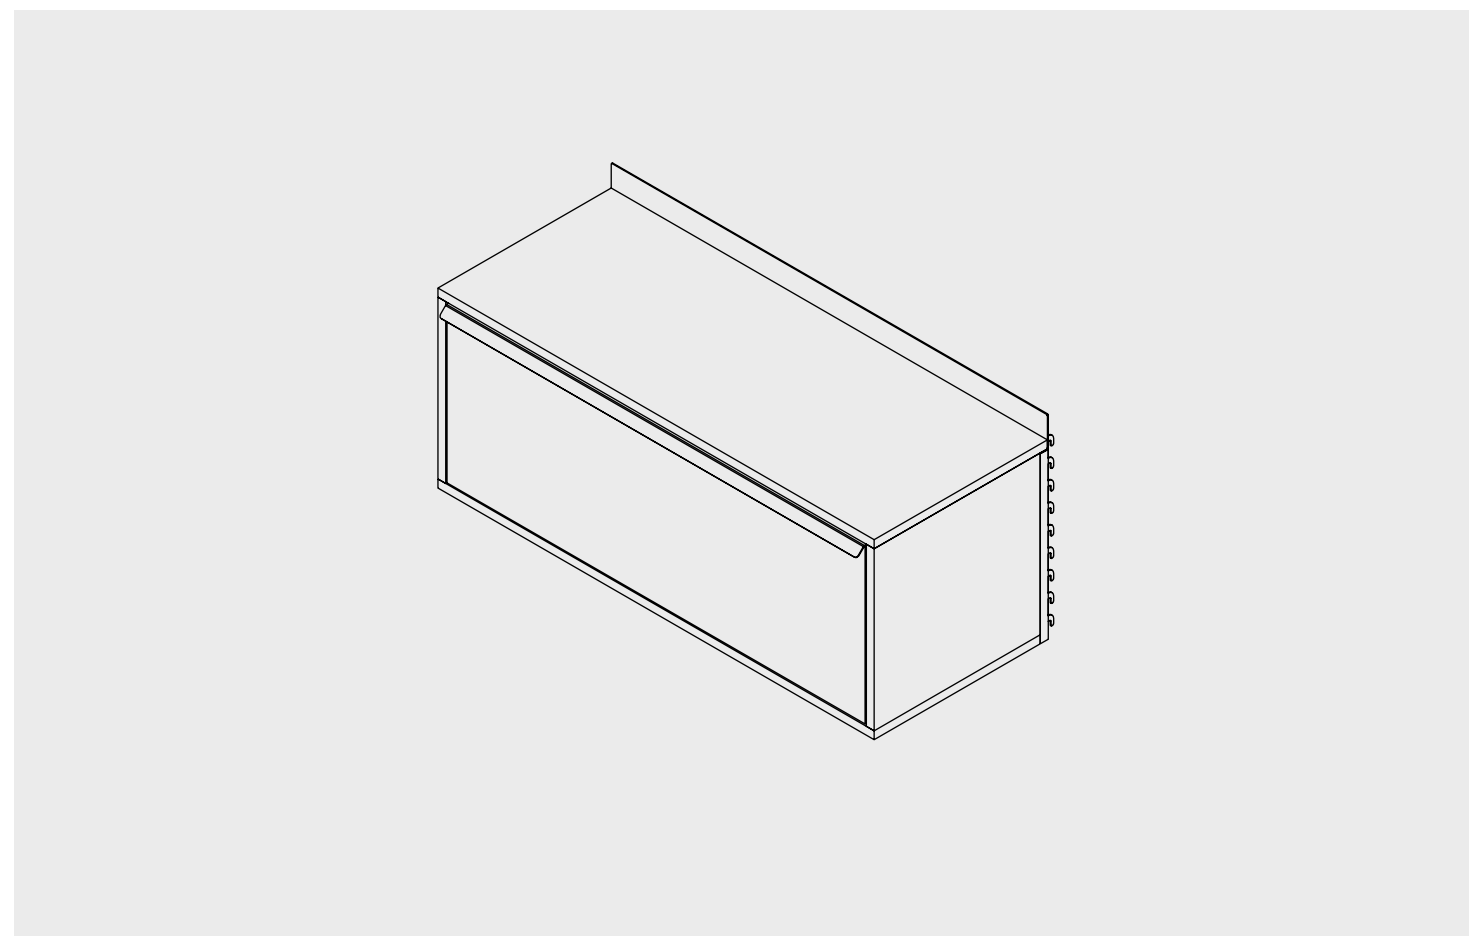

Dimensions	[mm]	[inch]
Width	1007	39.65
Depth	402	15.83
Height	450	17.72
Weight	[kg]	[lbs]
Weight	23.5	51.79
Max. load	20	44.08

Two-drawer cabinet

Available colors

Dimensions	[mm]	[inch]
Width	1007	39.65
Depth	402	15.83
Height	450	17.72
Weight	[kg]	[lbs]
Weight	38.5	62.81
Max. load	20	44.08