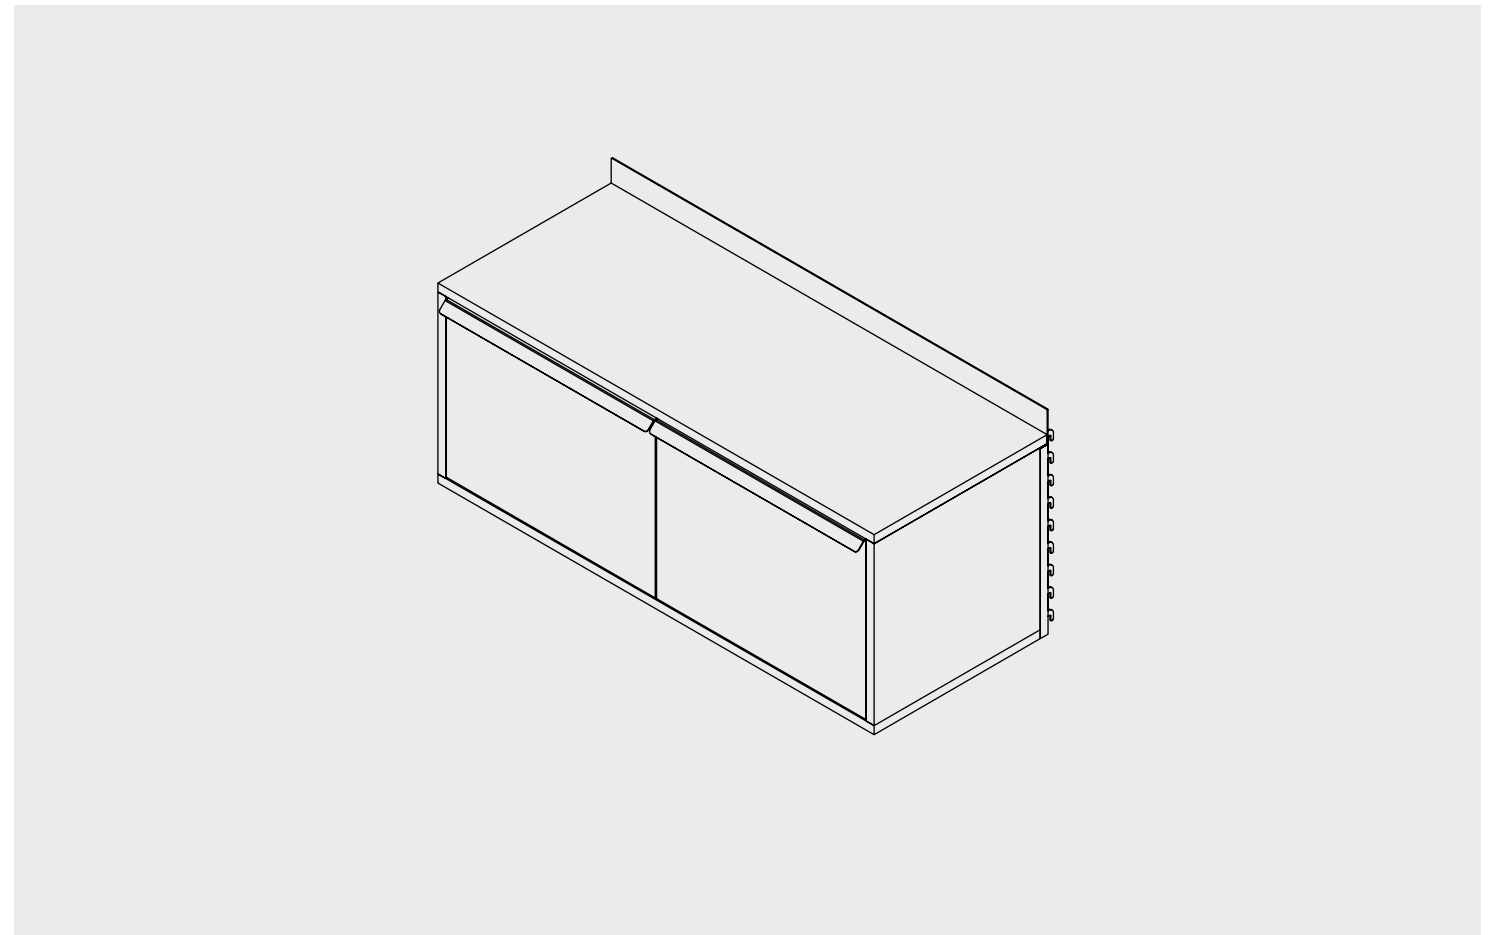

Deep drawer cabinet

Available colors

Dimensions	[mm]	[inch]
Width	1007	39.65
Depth	402	15.83
Height	450	17.72
Weight	[kg]	[lbs]
Weight	34	74.94
Max. load	20	44.08

Sliding door cabinet

Available colors

Dimensions	[mm]	[inch]
Width	1007	39.65
Depth	402	15.83
Height	450	17.72
Weight	[kg]	[lbs]
Weight	21	48.28
Max. load	20	44.08