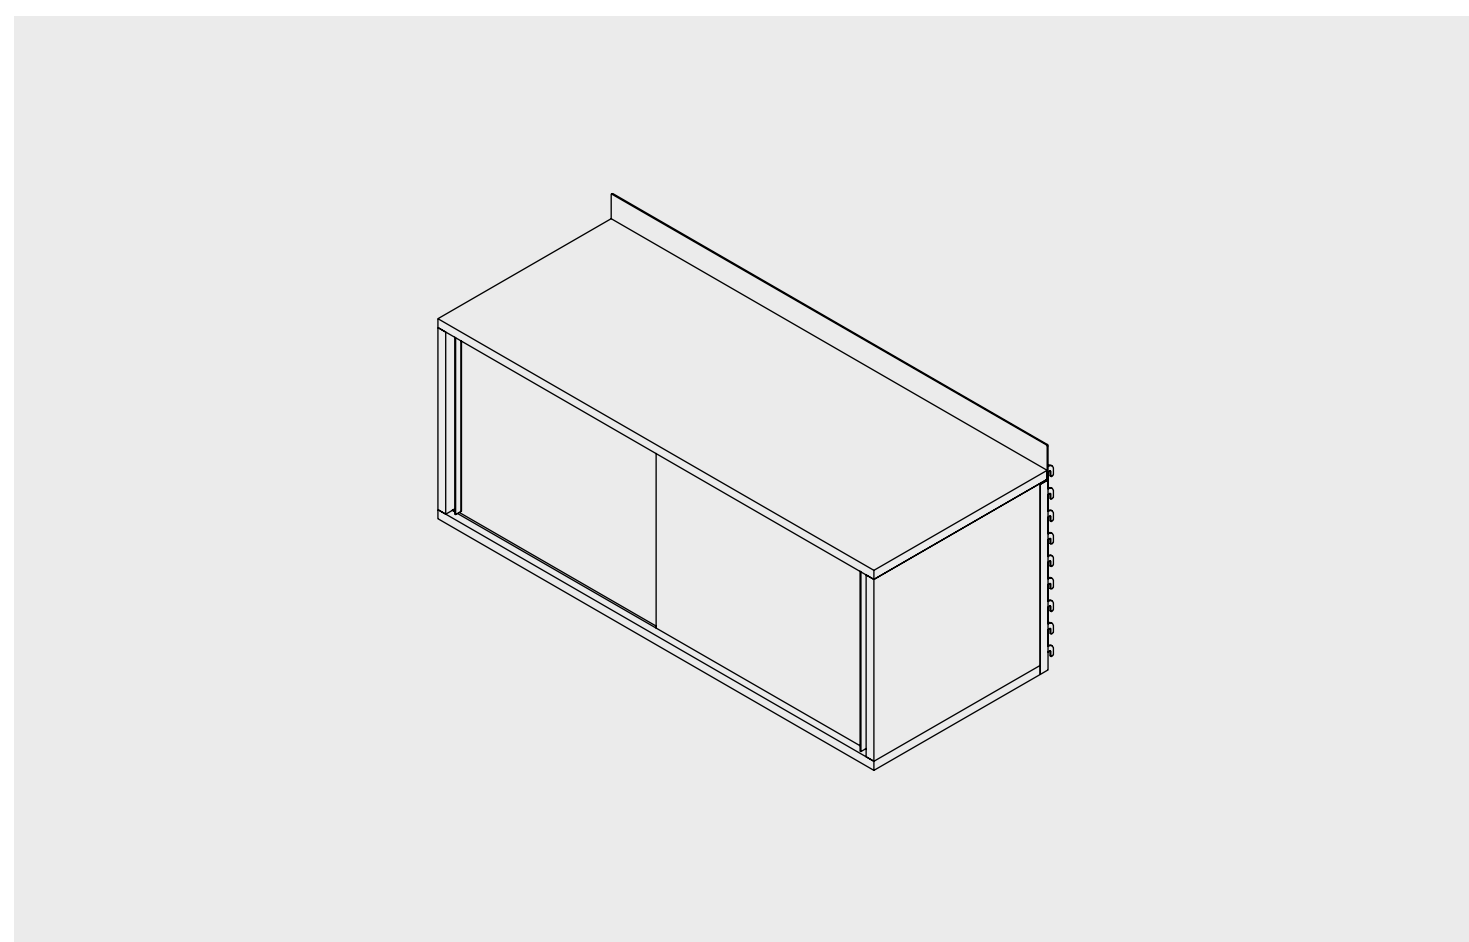

Available colors

Dimensions	[mm]	[inch]
Width	1007	39.65
Depth	402	15.83
Height	450	17.72
Weight	[kg]	[lbs]
Weight	34	74.94
Max. load	20	44.08

Sliding door cabinet