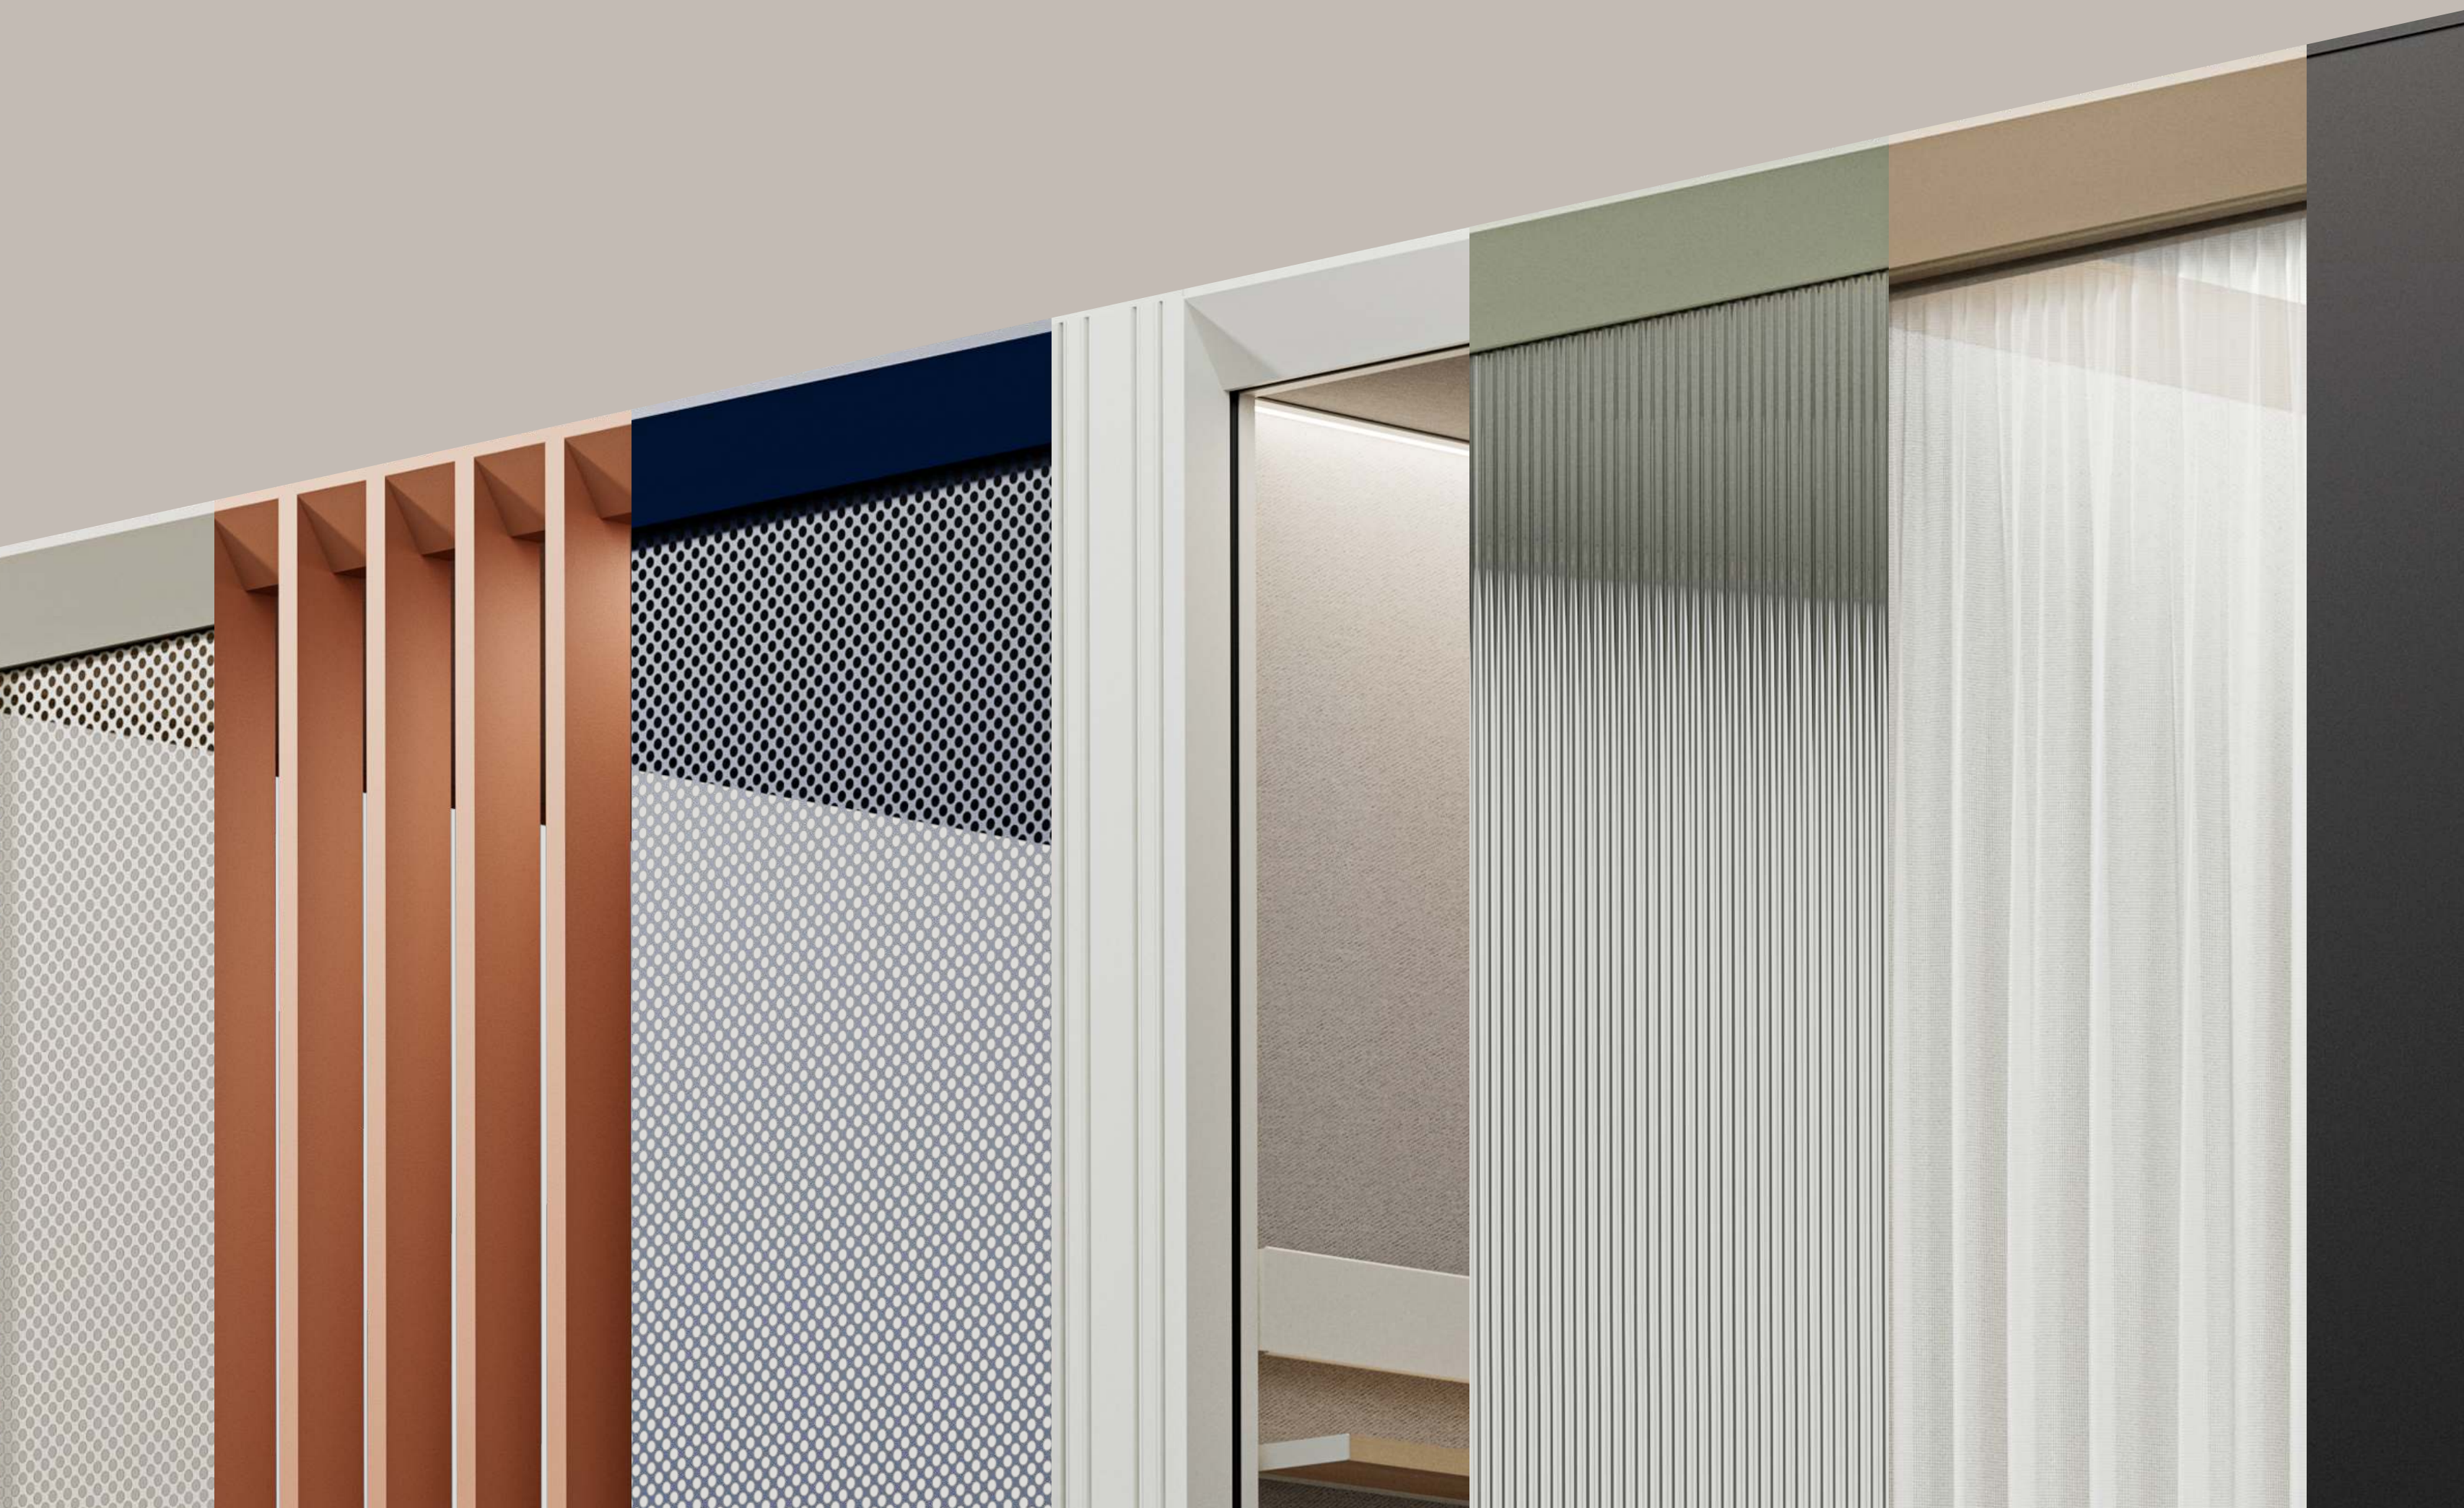

OmniRoom | MUTE.

Finishings and colors

Ver 1.1

Color selection

Selecting the right colors is essential for maintaining a welcoming atmosphere and accurately reflecting the brand's identity. To achieve this, a team of experienced architects and designers meticulously chose the wide, earth-tones-inspired color palette for OmniRoom.