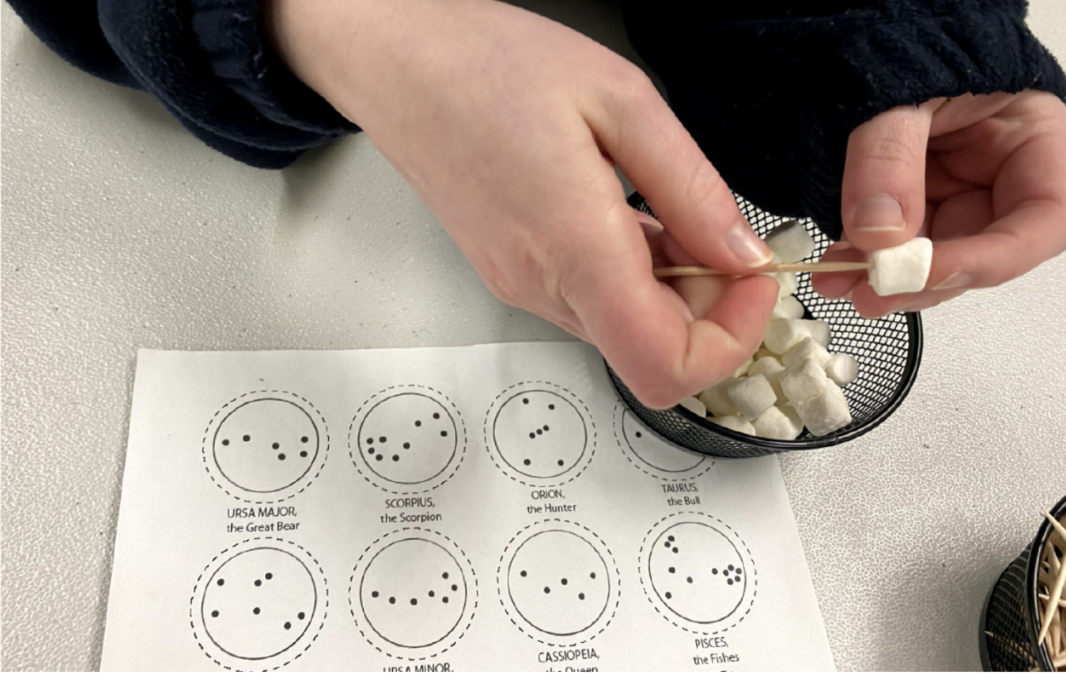

### Build & Fly: Marshmallow Constellations

Using just a few materials, try to recreate a constellation from the night sky!

#### Instructions:

**Materials:** Toothpicks, mini-marshmallows, constellation template

**Step 1:** Pick a constellation you wish to create. Pick up a toothpick and stick into the marshmallow.

**Step 2:** Continue adding toothpicks and marshmallows until your constellation is complete!