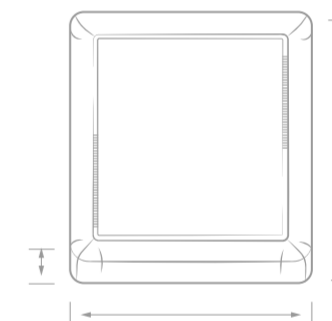

BED COVER/COVERLET SIZE	SINGAPORE	AUSTRALIA	INDONESIA	NEW ZEALAND	USA/CANADA	CHINA
Bed Cover/Coverlet Size	240cm x 260cm	240cm x 260cm	Not Applicable	240cm x 260cm	240cm x 260cm	230 x 250cm

DUVET COVER SIZE

Single Quilt Cover Size	140cm x 210cm	140cm x 210cm	140cm x 210cm	140cm x 210cm	163cm x 218cm	150 x 200cm
King Single Quilt Cover Size	175cm x 210cm	175cm x 210cm	175cm x 210cm	175cm x 210cm	Not applicable	180 x 200cm
Double Quilt Cover Size	Not Applicable	180cm x 210cm	160cm x 210cm	180cm x 210cm	201cm x 218cm	200 x 230cm
Queen Quilt Cover Size	210cm x 210cm	210cm x 210cm	210cm x 210cm	210cm x 210cm	229cm x 229cm	200 x 230cm
King Quilt Cover Size	246cm x 210cm	245cm x 210cm	240cm x 210cm	245cm x 210cm	269cm x 229cm	240 x 220cm
Super King Quilt Cover Size	Not Applicable	275cm x 240cm	260cm x 230cm	265cm x 210cm	284cm x 229cm	240 x 220cm

FITTED SHEET SIZE	SINGAPORE	AUSTRALIA	INDONESIA	NEW ZEALAND	USA/CANADA	CHINA
Single Fitted Sheet Size	91cm x 193cm x 40cm	91cm x 190cm x 40cm	100cm x 200cm x 40cm	93cm x 205cm x 40cm	99cm x 190cm x 38cm	99cm x 190cm x 38cm
King Single Fitted Sheet Size	107cm x 193cm x 40cm	107cm x 203cm x 40cm	Not Applicable	109cm x 205cm x 40cm	99cm x 203cm x 38cm	99cm x 203cm x 38cm
Double Fitted Sheet Size	Not Applicable	137cm x 203cm x 40cm	120cm x 200cm x 40cm	139cm x 205cm x 40cm	137cm x 190cm x 38cm	137cm x 190cm x 38cm
Queen Fitted Sheet Size	152cm x 198cm x 40cm	152cm x 203cm x 40cm	160cm x 200cm x 40cm	155cm x 205cm x 40cm	152cm x 203cm x 38cm	152cm x 203cm x 38cm
King Fitted Sheet Size	183cm x 198cm x 40cm	180cm x 205cm x 40cm	180cm x 200cm x 40cm	170cm x 205cm x 40cm	198cm x 203cm x 38cm	198cm x 203cm x 38cm
Super King Fitted Sheet Size	Not Applicable	203cm x 203cm x 50cm	200cm x 200cm x 40cm	185cm x 205cm x 40cm	183cm x 213cm x 38cm	183cm x 213cm x 38cm