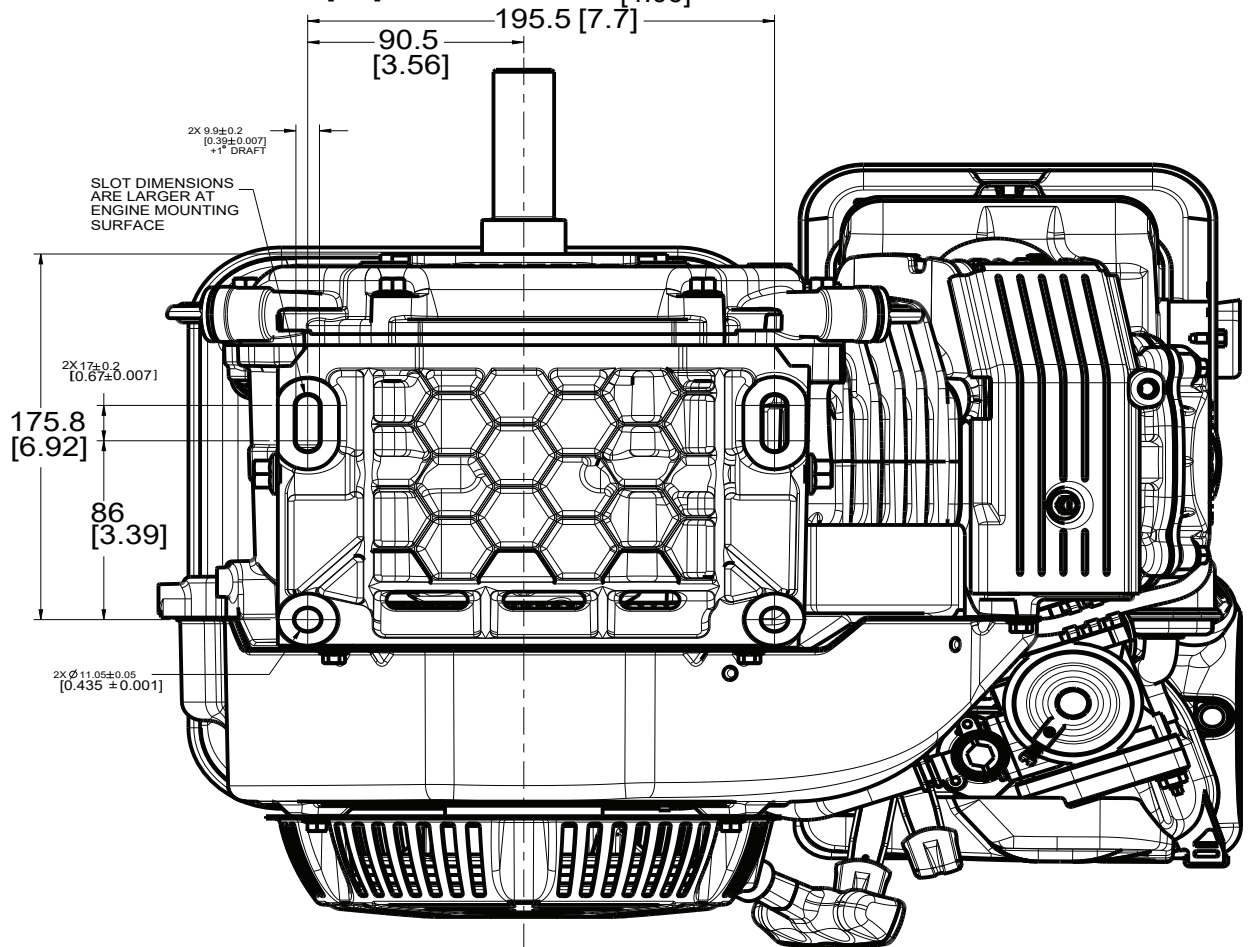

# 25V3 Engine Application Drawing

Briggs & Stratton reserves the rights to change engine specifications without notice

3/26/2020

CLEAR FLANGE MUFFLER WITH WIRE GUARD  
CRANKSHAFT