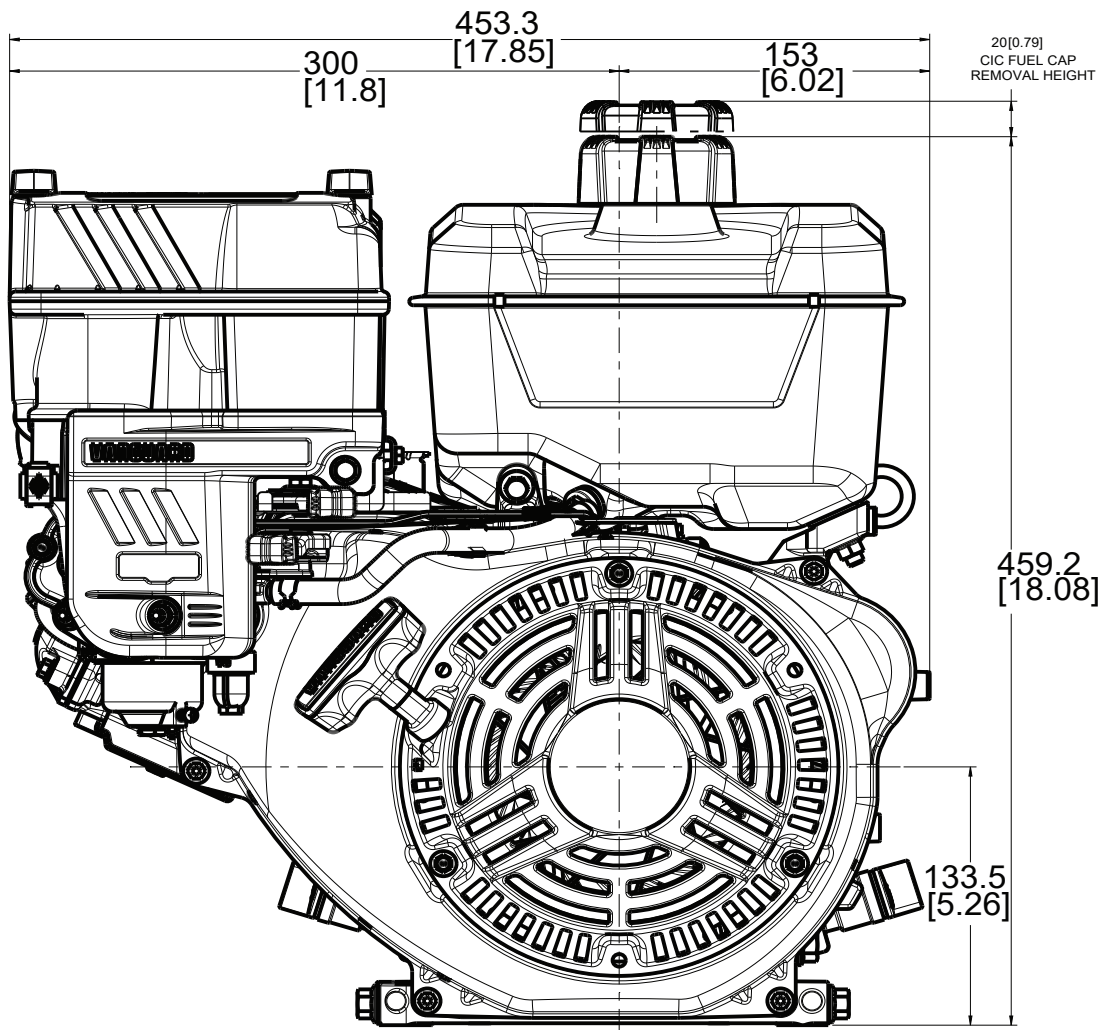

# 25V3 Engine Application Drawing

Briggs & Stratton reserves the rights to change engine specifications without notice

3/26/2020

CLEAR FLANGE MUFFLER WITH WIRE GUARD  
CRANKSHAFT