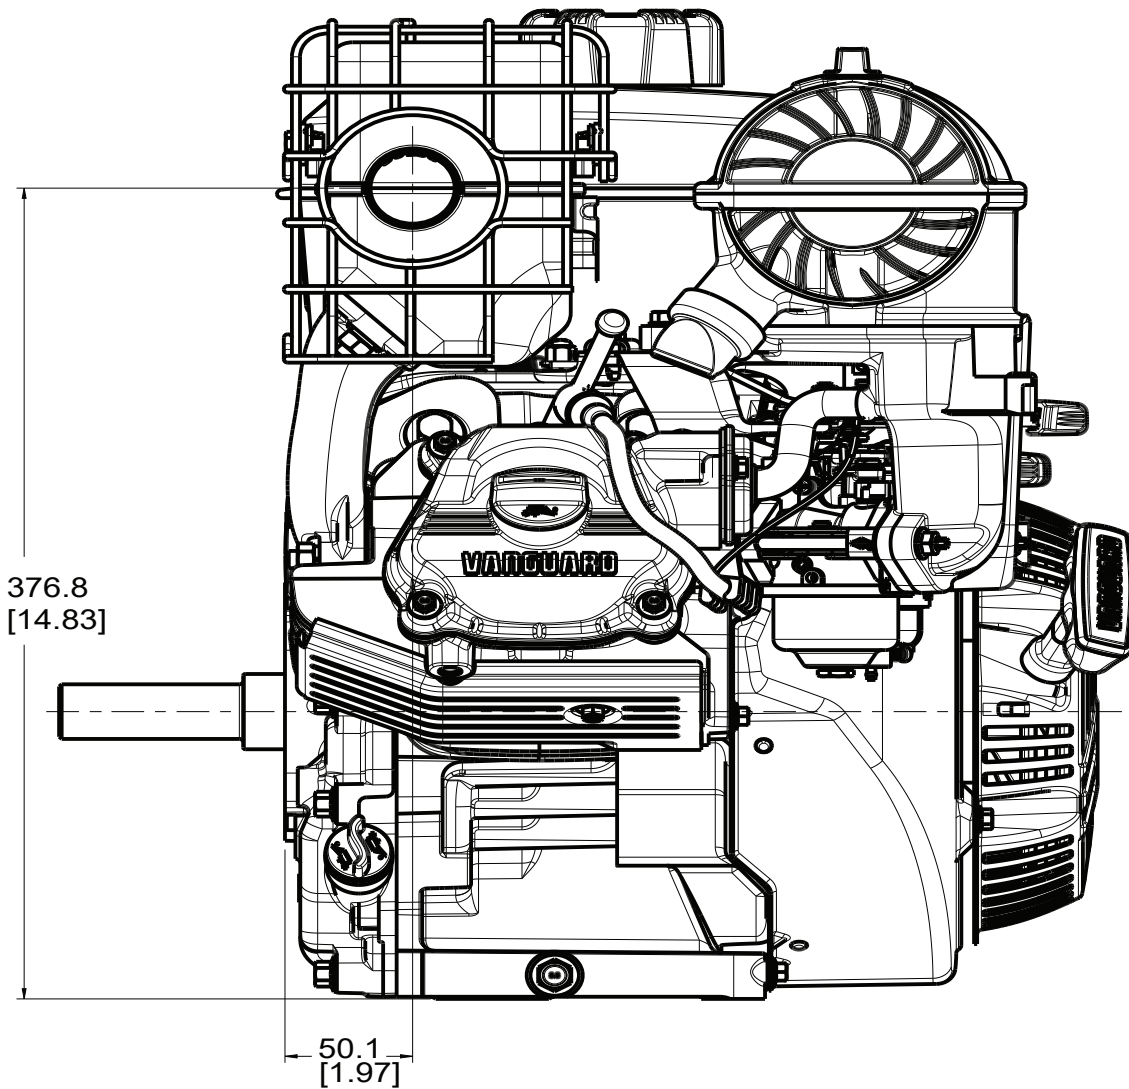

# 25V3 Engine Application Drawing

Briggs & Stratton reserves the rights to change engine specifications without notice

3/26/2020

CLEAR FLANGE MUFFLER WITH WIRE GUARD  
CRANKSHAFT