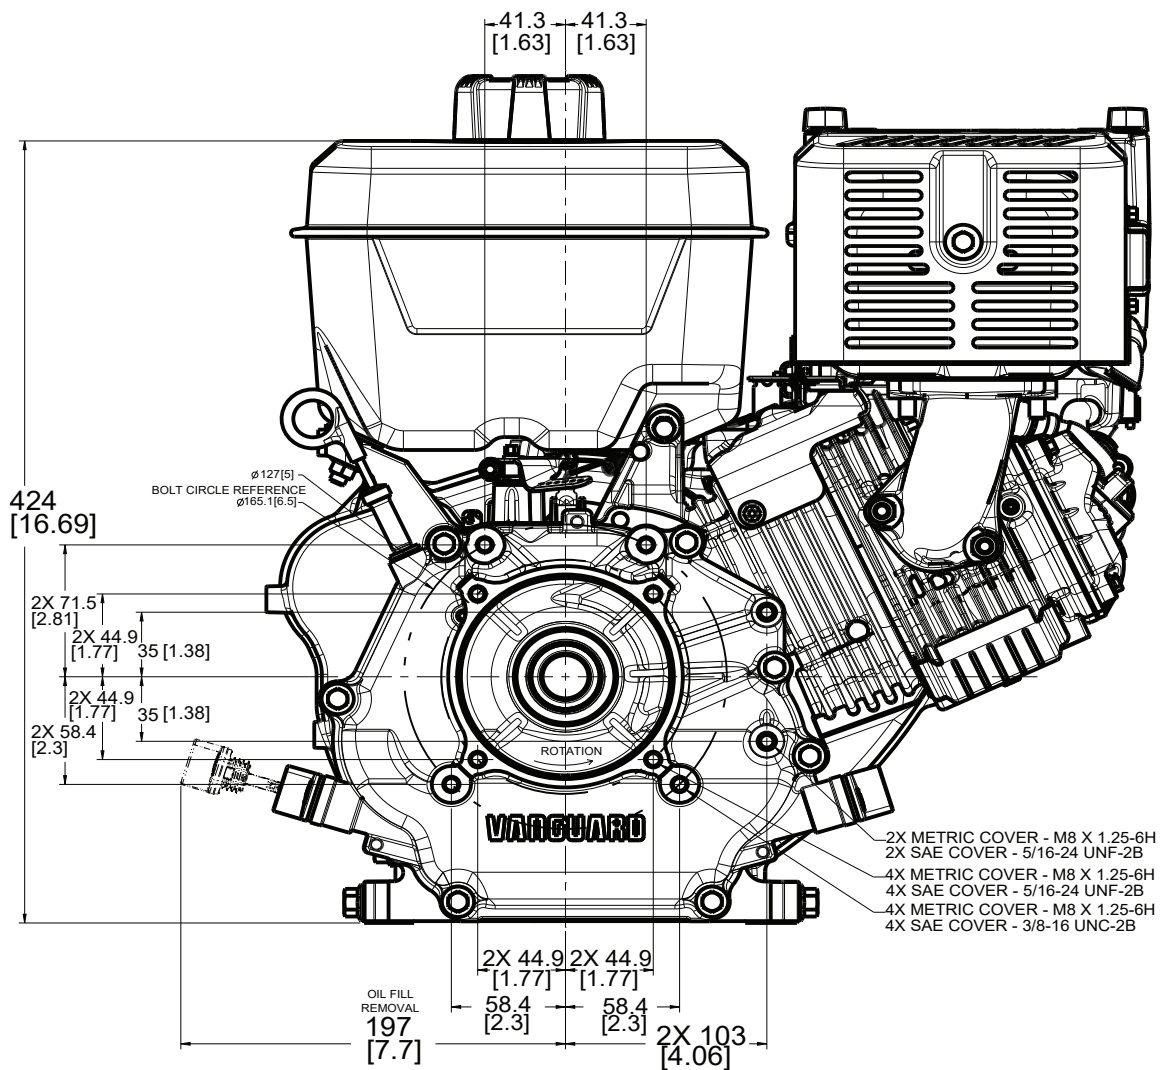

# 25V3 Engine Application Drawing

Briggs & Stratton reserves the rights to change engine specifications without notice

3/26/2020

CLEAR FLANGE MUFFLER WITH WIRE GUARD  
CRANKSHAFT