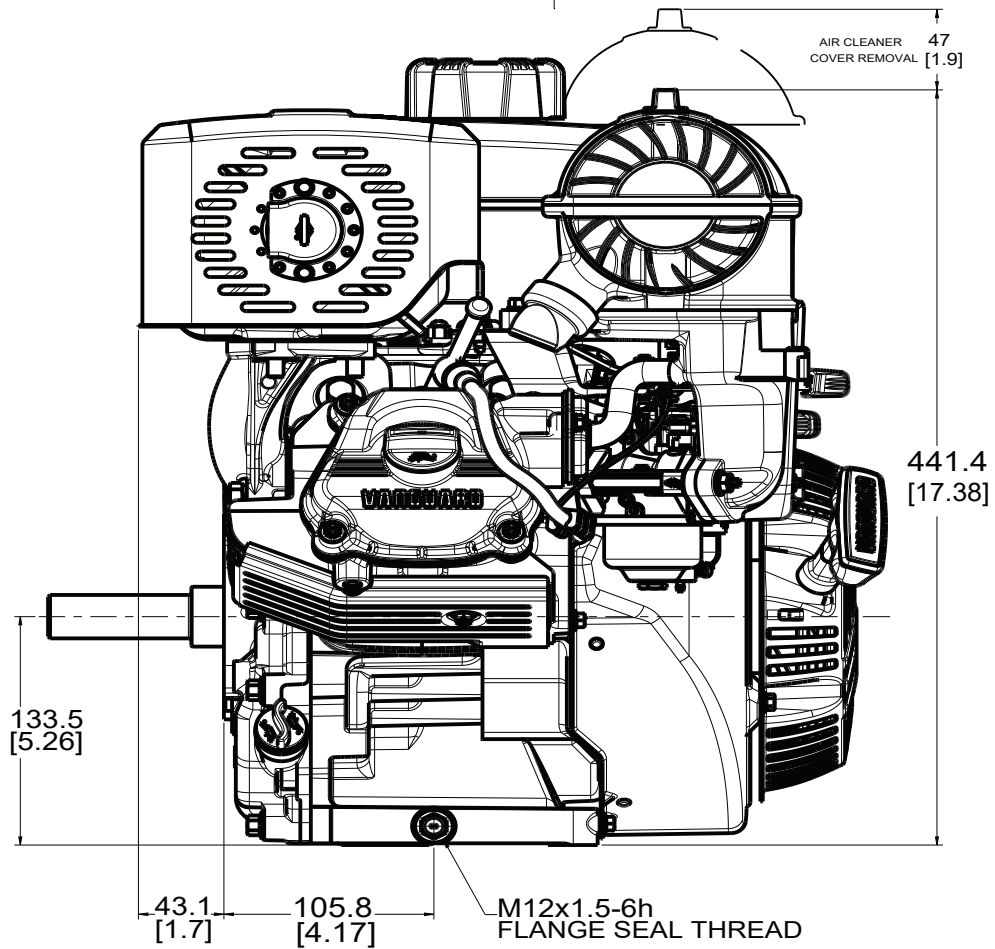

# 25V3 Engine Application Drawing

Briggs & Stratton reserves the rights to change engine specifications without notice

3/26/2020

CLEAR FLANGE MUFFLER WITH WIRE GUARD  
CRANKSHAFT