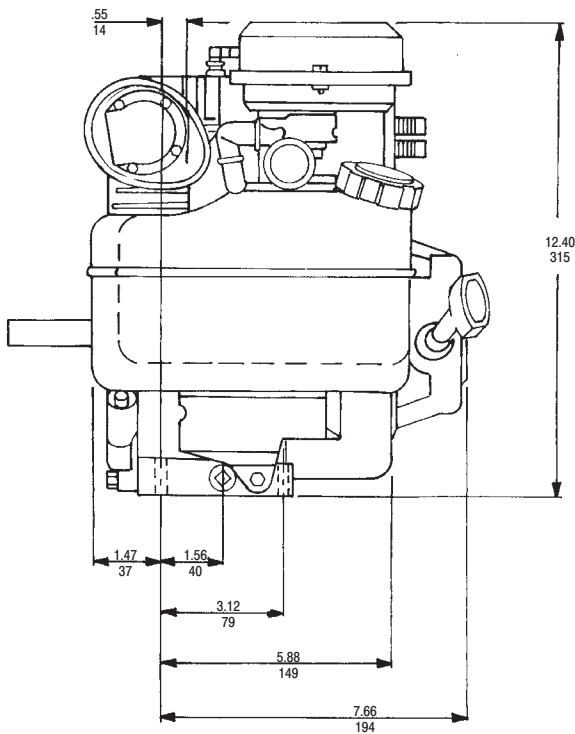

# MODEL 111200

ACCESSORY MOUNTING BOSS  
1/2-20 UNF-2B TAP .62 (16) DEEP

# MODEL 120000