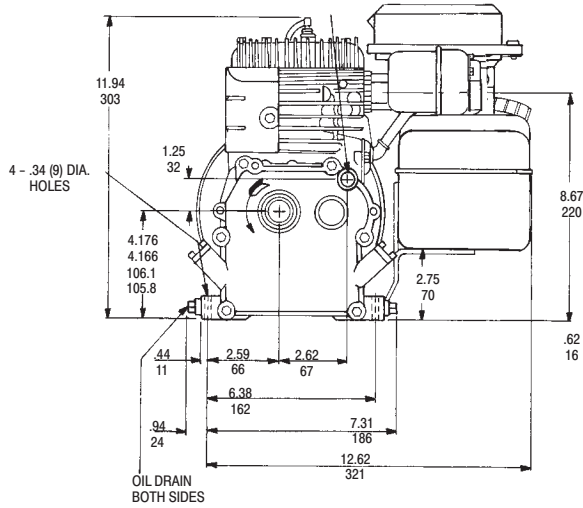

# MODEL 111200

ACCESSORY MOUNTING BOSS  
1/2-20 UNF-2B TAP .62 (16) DEEP

# MODEL 120000