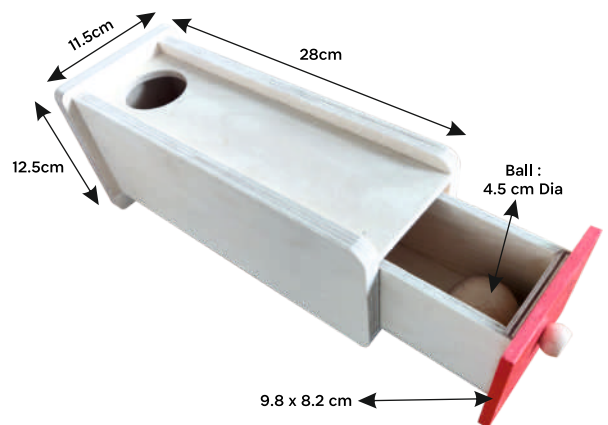

WB-T-BALSOR
12pc Coloured ball sorter

Specification	Birch Ply & Beech Wood
Price	₹.
MOQ	

SKU Code : WB-M-OBJPER
Object Permanence Box

Dimensions

Specification Birch Ply & Beech Wood

Price ₹.

MOQ

» Imbucare
Object Permanence Box
with Drawer

SKU Code : WB-M-IMBOPB

Imbucare Object Permanence Box with Drawer

Dimensions

Specification Birch Ply & Beech Wood

Price ₹.

MOQ

Montessori Toys » Curved Dowel Stacker

SKU Code : WB-T-CUDOST
Curved Dowel Stacker