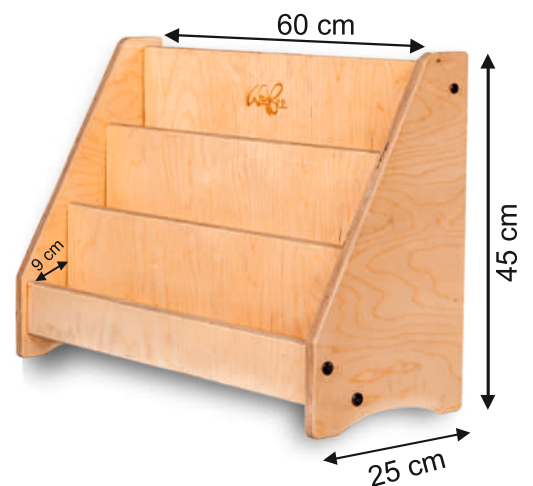

2022 PRODUCT CATALOGUE

IS9873 (Part-1)

CM/L-6100106677
For Details of BIS Certification
please visit www.bis.gov.in

PART 2

WB-F-TBECHR
Table and Chair

Specification	Birch Plywood
Price	₹.
MOQ	

Height adjustable seat from floor
from 22.5 cm to 32.5 cm (4 Different Options)

Kids Furniture » Montessori Low shelf

WB-F-MONLSF
Montessori Low shelf

Specification	Birch Plywood
Price	₹.
MOQ	

Dimensions

WB-F-BOKSLF
Book shelf

Dimensions

Specification	Birch Plywood
Price	₹.
MOQ	

Rocker & Balance » Balance Board

SKU Code : WB-T-WOBBRD

Balance Board

Specification Birch Ply & Beech Wood

Price ₹.

MOQ

Dimensions

Rocker & Balance » Balance Beam

SKU Code : WB-T-BALBEA
Balance Beam