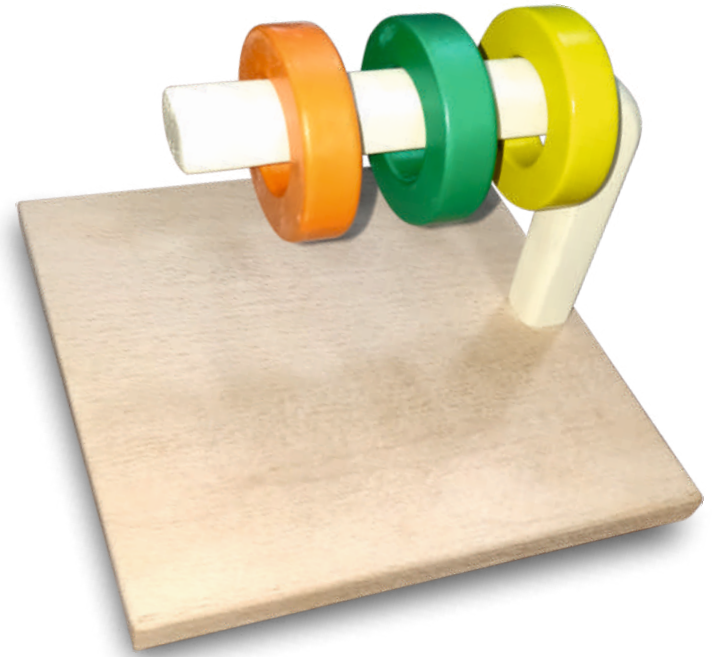

SKU Code : WB-M-IMBOPB

Imbucare Object Permanence Box with Drawer

Dimensions

Specification Birch Ply & Beech Wood

Price ₹.

MOQ

Montessori Toys » Curved Dowel Stacker

SKU Code : WB-T-CUDOST
Curved Dowel Stacker

Dimensions

Specification Birch Ply & Beech Wood

Price ₹.

MOQ

SKU Code : WB-T-BSYBRD

Busy Board

Dimensions

Specification	Birch Ply & Beech Wood
Price	₹.
MOQ	