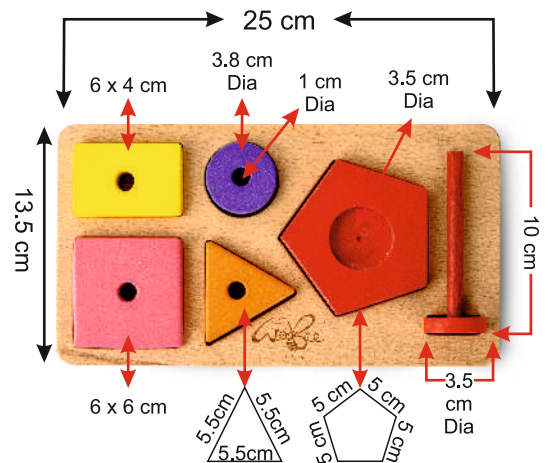

Trilinks 30 Pcs

Dimensions

Specification	Birch Ply & Beech Wood
Price	₹.
MOQ	

Learning Toys » Stacker cum Sorter

SKU Code : WB-T-STASOR
Stacker cum Sorter

Dimensions

Specification Birch Ply & Beech Wood

Price ₹.