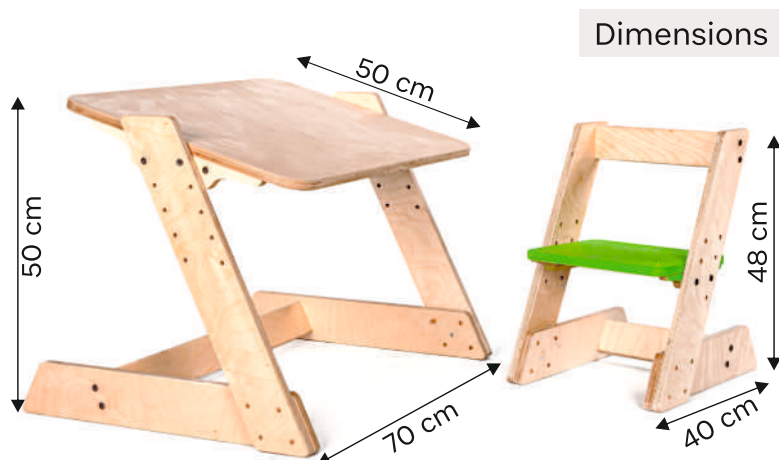

2022 PRODUCT CATALOGUE

IS9873 (Part-1)

CM/L-6100106677
For Details of BIS Certification
please visit www.bis.gov.in

PART 2

WB-F-TBECHR
Table and Chair

Specification	Birch Plywood
Price	₹.
MOQ	

Height adjustable seat from floor
from 22.5 cm to 32.5 cm (4 Different Options)

Kids Furniture » Montessori Low shelf

WB-F-MONLSF
Montessori Low shelf

Specification	Birch Plywood
Price	₹.
MOQ	

Dimensions

WB-F-BOKSLF
Book shelf

Dimensions

Specification	Birch Plywood
Price	₹.
MOQ	

Rocker & Balance » Balance Board