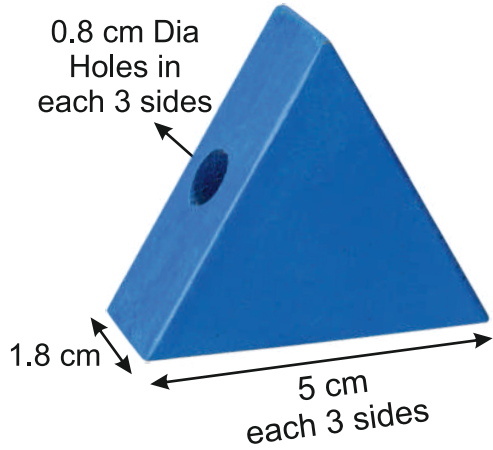

SKU Code : WB-T-WOBBRD

Balance Board

Specification Birch Ply & Beech Wood

Price ₹.

MOQ

Dimensions

Rocker & Balance » Balance Beam

SKU Code : WB-T-BALBEA
Balance Beam

Specification Birch Ply & Beech Wood

Price ₹.

MOQ

SKU Code : WB-T-TRIL15
Trilinks 15 Pcs.

Dimensions

Specification	Birch Ply & Beech Wood
Price	₹.
MOQ	

Learning Toys » Trilinks 30

SKU Code : WB-T-TRIL30