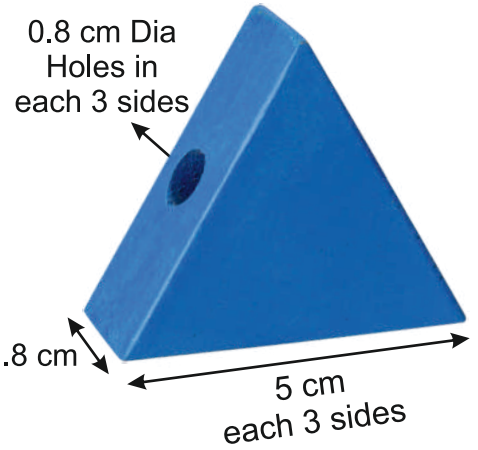

Specification	Birch Ply & Beech Wood
Price	₹.
MOQ