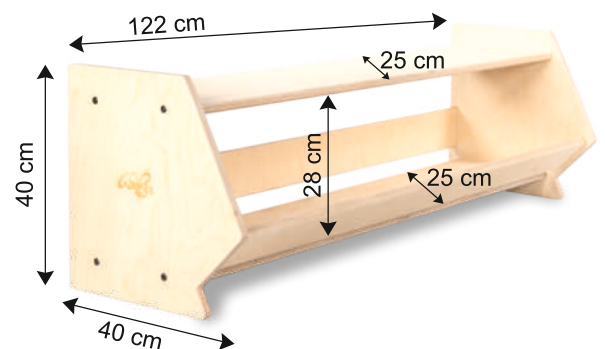

2022 PRODUCT CATALOGUE

IS9873 (Part-1)

CM/L-6100106677
For Details of BIS Certification
please visit www.bis.gov.in

PART 2

WB-F-TBECHR
Table and Chair

Specification	Birch Plywood
Price	₹.
MOQ	

Height adjustable seat from floor
from 22.5 cm to 32.5 cm (4 Different Options)

Kids Furniture » Montessori Low shelf

WB-F-MONLSF
Montessori Low shelf

Specification	Birch Plywood
Price	₹.
MOQ	

Dimensions

WB-F-BOKSLF
Book shelf

Dimensions

Specification	Birch Plywood
Price	₹.
MOQ	

Rocker & Balance » Balance Board