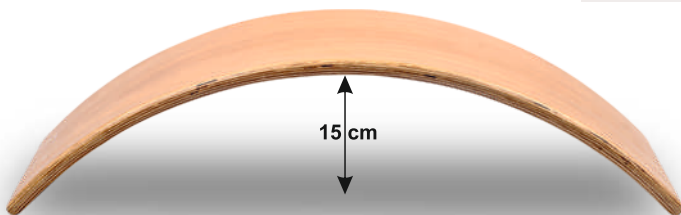

2022 PRODUCT CATALOGUE

IS9873 (Part-1)

CM/L-6100106677
For Details of BIS Certification
please visit www.bis.gov.in

PART 2

WB-F-TBECHR
Table and Chair

Specification	Birch Plywood
Price	₹.
MOQ	

Height adjustable seat from floor
from 22.5 cm to 32.5 cm (4 Different Options)

Kids Furniture » Montessori Low shelf

WB-F-MONLSF
Montessori Low shelf

Specification	Birch Plywood
Price	₹.
MOQ	

Dimensions

WB-F-BOKSLF
Book shelf

Dimensions

Specification	Birch Plywood
Price	₹.
MOQ	

Rocker & Balance » Balance Board

SKU Code : WB-T-WOBBRD

Balance Board

Specification Birch Ply & Beech Wood

Price ₹.

MOQ

Dimensions

Rocker & Balance » Balance Beam

SKU Code : WB-T-BALBEA
Balance Beam

Specification Birch Ply & Beech Wood

Price ₹.

MOQ

SKU Code : WB-T-TRIL15
Trilinks 15 Pcs.

Dimensions

Specification	Birch Ply & Beech Wood
Price	₹.
MOQ	

Learning Toys » Trilinks 30

SKU Code : WB-T-TRIL30