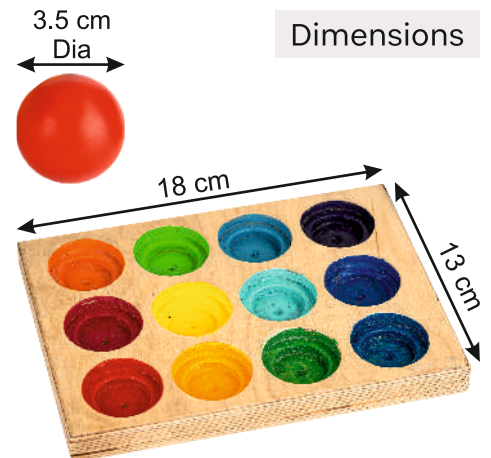

Specification	Birch Ply & Beech Wood
Price	₹.
MOQ