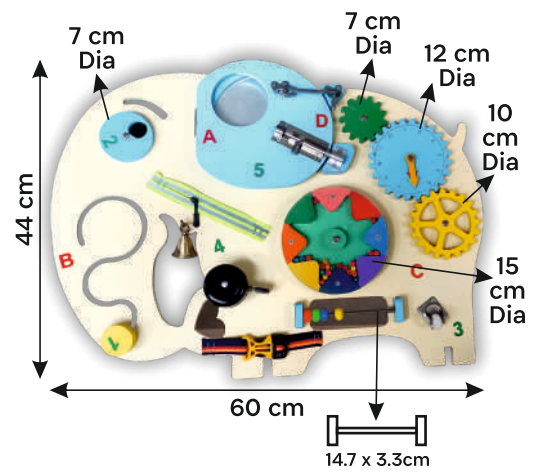

WB-T-BALSOR
12pc Coloured ball sorter

Specification	Birch Ply & Beech Wood
Price	₹.
MOQ	

SKU Code : WB-M-OBJPER
Object Permanence Box

Dimensions

Specification Birch Ply & Beech Wood

Price ₹.

MOQ

» Imbucare
Object Permanence Box
with Drawer

SKU Code : WB-M-IMBOPB

Imbucare Object Permanence Box with Drawer

Dimensions

Specification Birch Ply & Beech Wood

Price ₹.

MOQ

Montessori Toys » Curved Dowel Stacker

SKU Code : WB-T-CUDOST
Curved Dowel Stacker

Dimensions

Specification Birch Ply & Beech Wood

Price ₹.

MOQ

SKU Code : WB-T-BSYBRD

Busy Board

Dimensions

Specification	Birch Ply & Beech Wood
Price	₹.
MOQ	