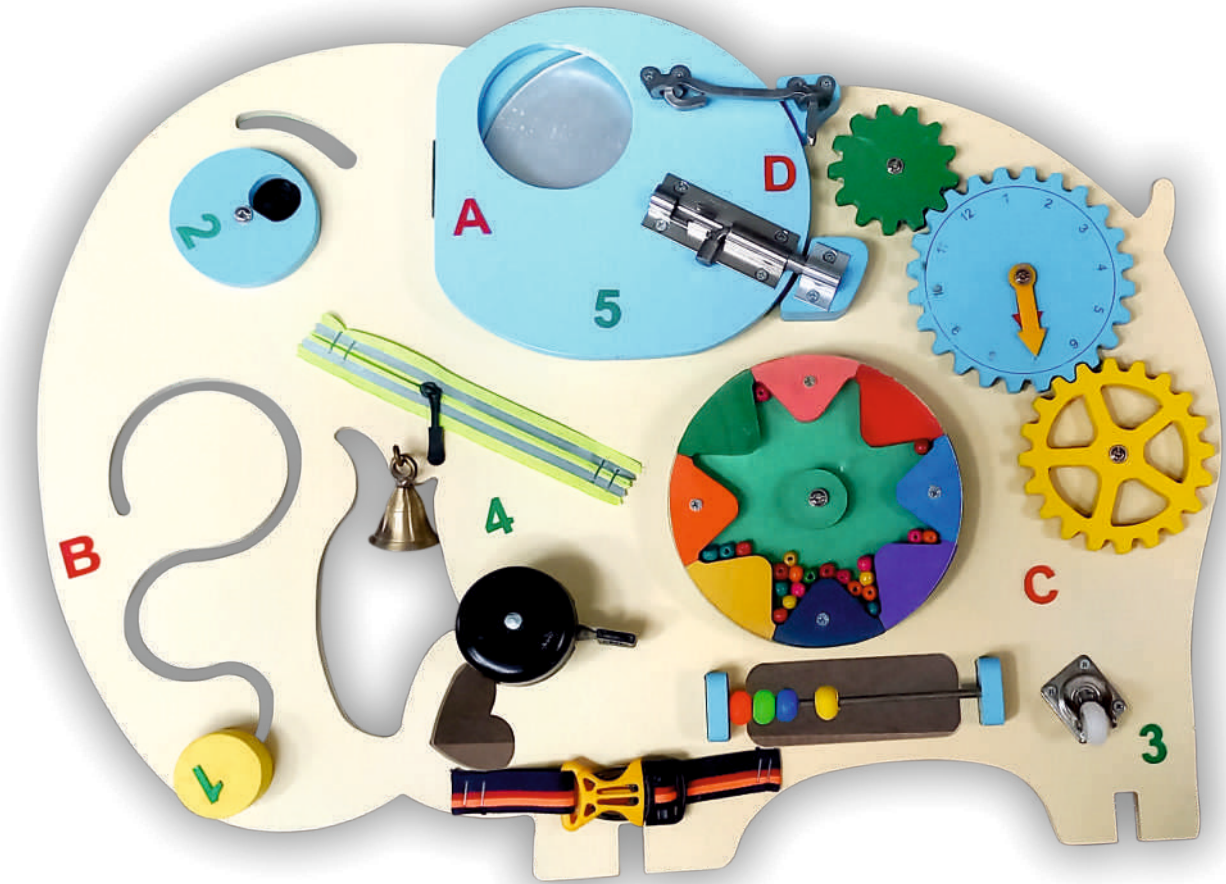

SKU Code : WB-M-IMBOPB

Imbucare Object Permanence Box with Drawer

Dimensions

Specification Birch Ply & Beech Wood

Price ₹.

MOQ

Montessori Toys » Curved Dowel Stacker

SKU Code : WB-T-CUDOST
Curved Dowel Stacker

Dimensions

Specification Birch Ply & Beech Wood

Price ₹.

MOQ

SKU Code : WB-T-BSYBRD

Busy Board

Dimensions

Specification	Birch Ply & Beech Wood
Price	₹.
MOQ	