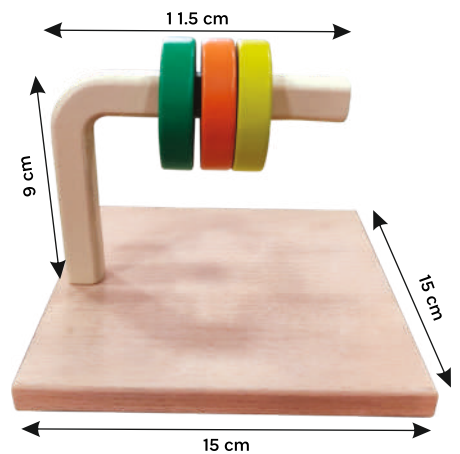

WB-T-BALSOR
12pc Coloured ball sorter

Specification	Birch Ply & Beech Wood
Price	₹.
MOQ	

SKU Code : WB-M-OBJPER
Object Permanence Box

Dimensions

Specification Birch Ply & Beech Wood

Price ₹.

MOQ

» Imbucare
Object Permanence Box
with Drawer

SKU Code : WB-M-IMBOPB

Imbucare Object Permanence Box with Drawer

Dimensions

Specification Birch Ply & Beech Wood

Price ₹.

MOQ

Montessori Toys » Curved Dowel Stacker

SKU Code : WB-T-CUDOST
Curved Dowel Stacker

Dimensions

Specification Birch Ply & Beech Wood

Price ₹.

MOQ

SKU Code : WB-T-BSYBRD

Busy Board

Dimensions

Specification	Birch Ply & Beech Wood
Price	₹.
MOQ	