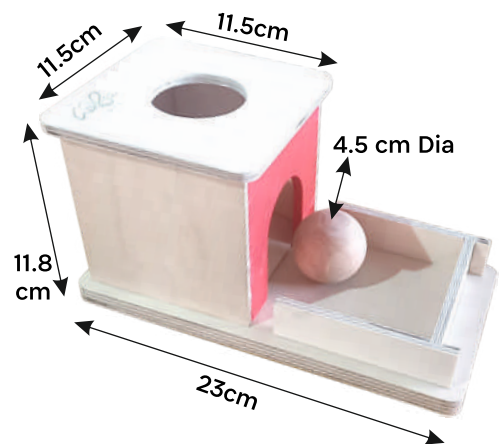

WB-T-BALSOR
12pc Coloured ball sorter

Specification	Birch Ply & Beech Wood
Price	₹.
MOQ	

SKU Code : WB-M-OBJPER
Object Permanence Box

Dimensions

Specification Birch Ply & Beech Wood

Price ₹.

MOQ

» Imbucare
Object Permanence Box
with Drawer

SKU Code : WB-M-IMBOPB

Imbucare Object Permanence Box with Drawer

Dimensions

Specification Birch Ply & Beech Wood

Price ₹.

MOQ

Montessori Toys » Curved Dowel Stacker

SKU Code : WB-T-CUDOST
Curved Dowel Stacker

Dimensions

Specification Birch Ply & Beech Wood

Price ₹.

MOQ

SKU Code : WB-T-BSYBRD

Busy Board

Dimensions

Specification	Birch Ply & Beech Wood
Price	₹.
MOQ	