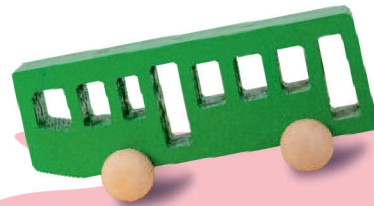

**BHARANI
WOOD
WORKS**

TOYS | TIMBERS | DOORS

T O Y S

presenting....

- Infant Toys
- Rainbow Toys
- Building Blocks
- Kids Furniture
- Rocker & Balance
- Climbing Play set
- Learning Toys
- Montessori Toys
- Pretend Play

2022 PRODUCT CATALOGUE

IS9873 (Part-1)

CM/L-6100106677
For Details of BIS Certification
please visit www.bis.gov.in

PART 2

WB-F-TBECHR
Table and Chair

Specification	Birch Plywood
Price	₹.
MOQ	

Height adjustable seat from floor
from 22.5 cm to 32.5 cm (4 Different Options)