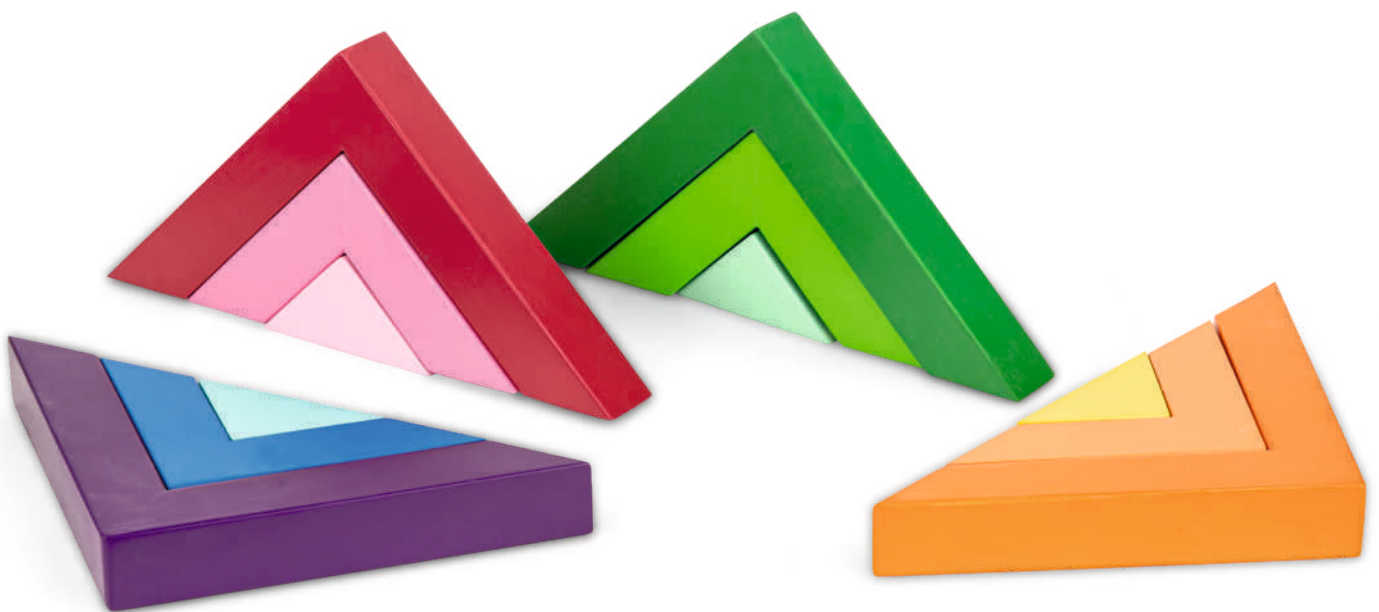

Specification	Beech wood
Dimension	
Price	₹.
MOQ