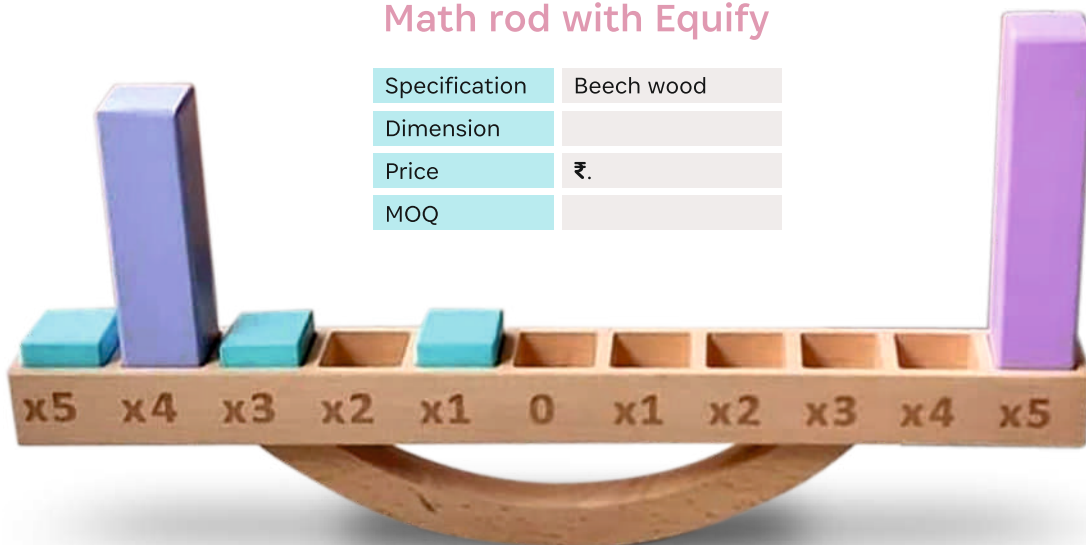

Specification	Beech wood
Dimension	
Price	₹.
MOQ	

WB-T-MATEQU
Math rod with Equify

Specification	Beech wood
Dimension	
Price	₹.
MOQ