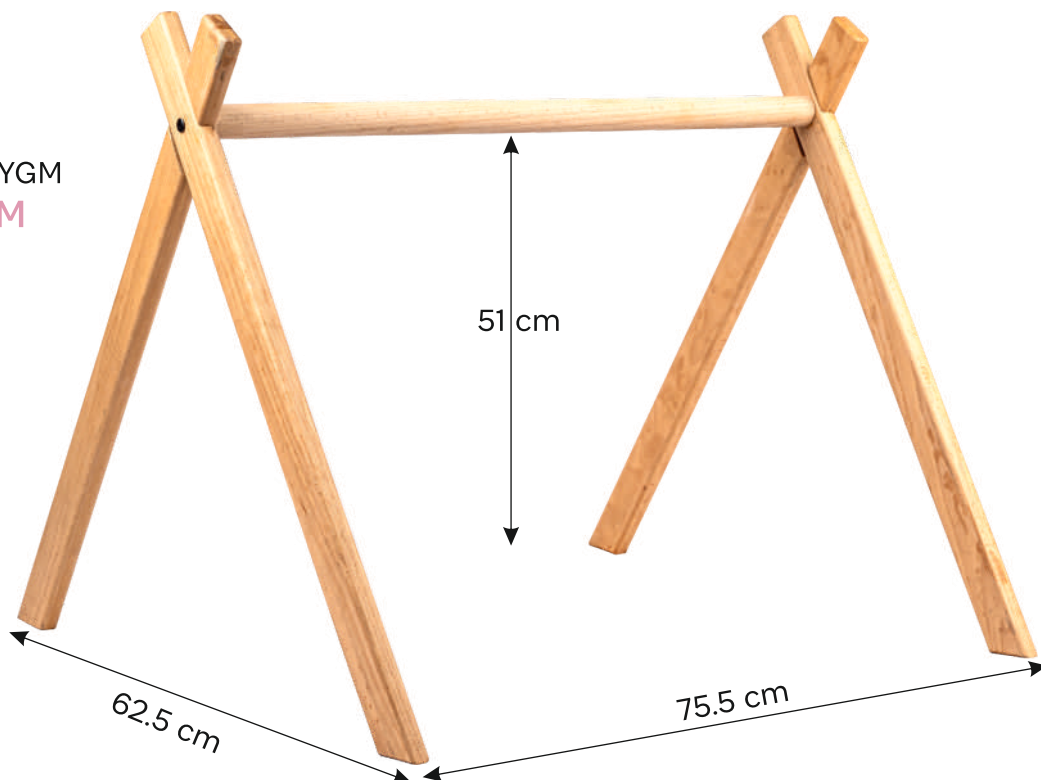

Specification	Beech Wood
Dimension	Given Below
Price	₹.
MOQ	

WB-T-PLAYGM
Play GYM