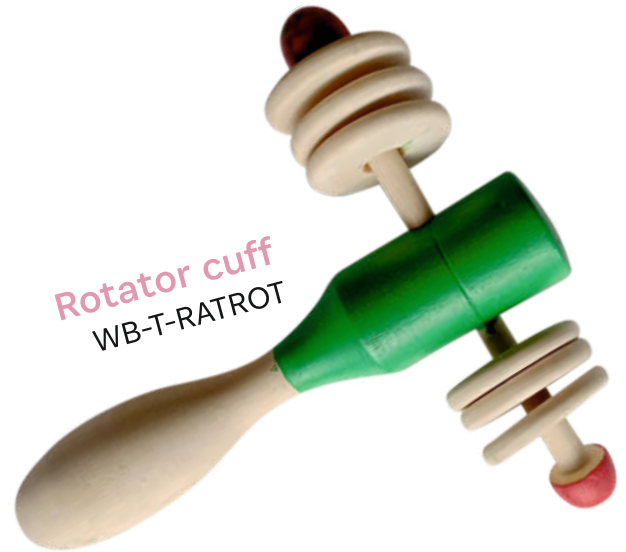

Visual Fixation

Hand eye coordination

Teething Safe

Sound stimulation

Specification	Beech Wood
Dimension	
Price	₹.
MOQ	

Satellite
WB-T-RATSAT

Torch
WB-T-RATTOR

Drum beat
WB-T-RATDRU