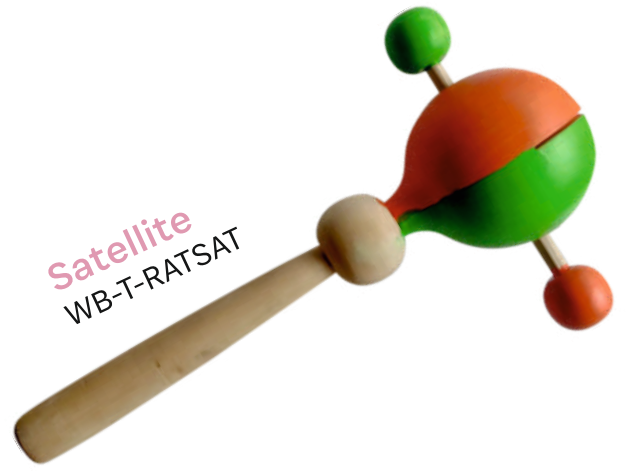

Infant Toys » Rattles

Woodbee's rattles are a wonderful company for developing babies who get intrigued by new sounds. The different sounds of the wooden granules give a calming effect to the babies. It can be used for calming irritable babies and for helping baby develop sound localisation. Whistled rattles are for slightly older babies who like a good whistling music in a natural, non-battery operated toy.

Visual Fixation

Hand eye coordination

Teething Safe

Sound stimulation

Specification	Beech Wood
Dimension	
Price	₹.
MOQ	

Satellite
WB-T-RATSAT