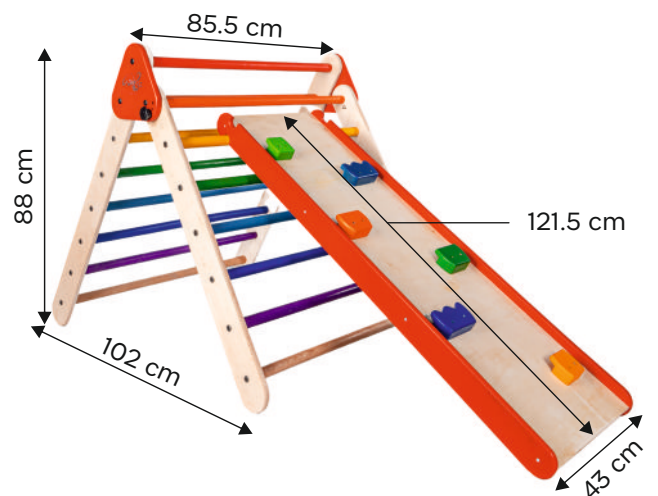

Specification | Birch Ply & Beech Wood

Price | ₹.

MOQ |

Climbing Playset » Pikler Triangle with Slider

SKU Code : WB-T-PIKSLI

Pikler triangle with Slider

Reversible
Slider cum
Mountain Climber

Dimensions