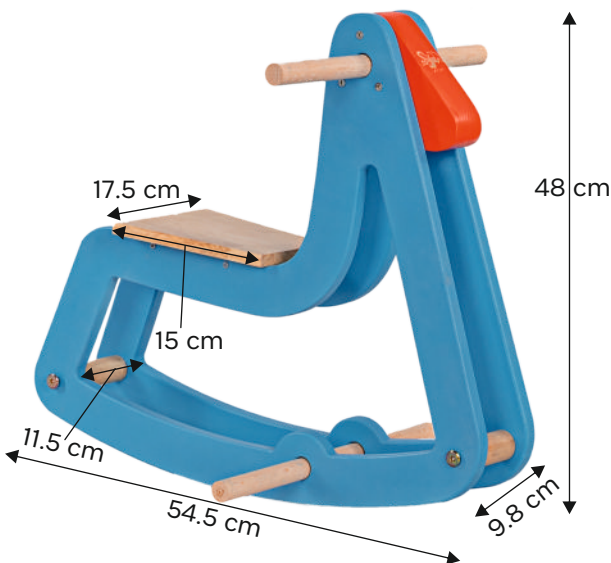

SKU Code : WB-T-STALRG
Stallion Rocker -
Large

Specification	Beech Plywood
Price	₹.
MOQ	

SKU Code : WB-T-STASML
Stallion Rocker - Small

Dimensions

Specification	Beech Plywood
Price	₹.
MOQ	

SKU Code :WB-T-RRRLRG
Rainbow Rocker - Large