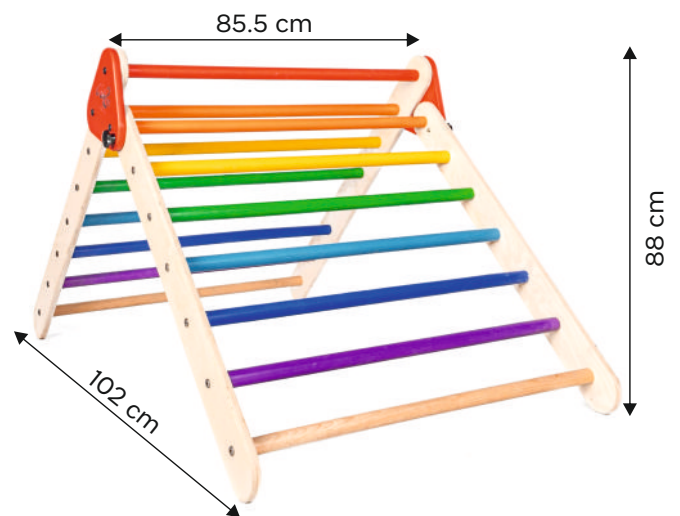

Price ₹.

MOQ

Climbing Playset » Pikler Triangle

SKU Code : WB-T-PIKLER
Pikler Triangle

Dimensions

Specification	Birch Ply & Beech Wood
Price	₹.
MOQ	

SKU Code : WB-T-PIKARC
Pikler Arch

Dimensions