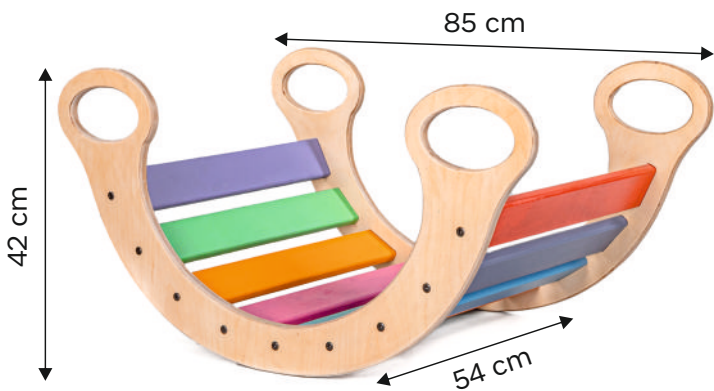

SKU Code : WB-T-STALRG
Stallion Rocker -
Large

Specification	Beech Plywood
Price	₹.
MOQ	

SKU Code : WB-T-STASML
Stallion Rocker - Small

Dimensions

Specification	Beech Plywood
Price	₹.
MOQ	

SKU Code :WB-T-RRRLRG
Rainbow Rocker - Large

Dimensions

Specification	Beech Wood
Price	₹.
MOQ	

Play Room Toys

Rocker & Balance » Rainbow Rocker - Medium & Small

SKU Code : WB-T-RRRMDM
Rainbow Rocker - Medium

Specification	Beech Wood
Price	₹.
MOQ	

SKU Code : WB-T-RRRSML
Rainbow Rocker - Small

Specification	Beech Wood
Price	₹.
MOQ	

Dimensions **Medium**

Dimensions **Small**

SKU Code : WB-T-WOBBRD

Balance Board

Specification Beech Wood

Price ₹.

MOQ