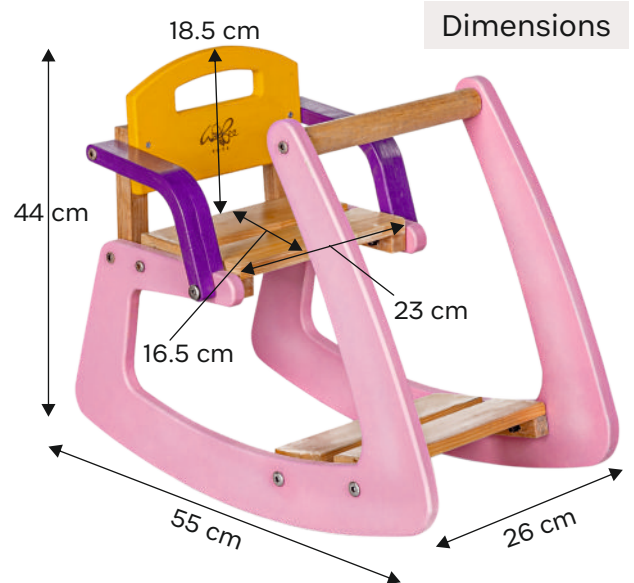

Study desk

Dimensions

Specification

Birch Plywood

Price

₹.

MOQ

WB-F-STPSTL
Step stool

Available colours

Dimensions

Specification	Birch Plywood
Price	₹.
MOQ	

SKU Code : WB-T-SLRLRG
Sleigh Rocker - Large

Specification	Beech Plywood
Price	₹.
MOQ	

SKU Code : WB-T-SLRSML
Sleigh Rocker -
Small

Specification	Beech Plywood
Price	₹.
MOQ	