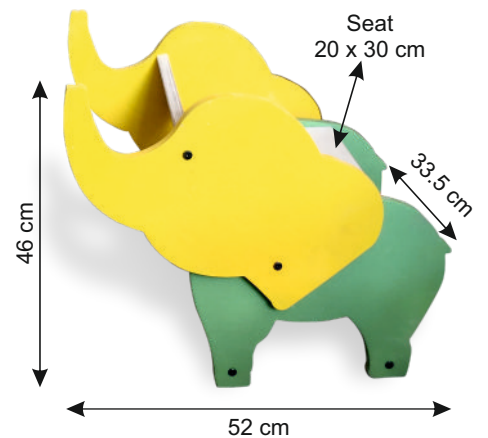

As mentioned
in before Pages

SKU Code : WB-T-IRIDOM

Iris Dome

Dimensions

160 cm

Specification

Birch Ply & Beech Wood

Price

Study desk

Dimensions

Specification

Birch Plywood

Price

₹.

MOQ

WB-F-STPSTL
Step stool

Available colours

Dimensions

Specification	Birch Plywood
Price	₹.
MOQ	

SKU Code : WB-T-SLRLRG
Sleigh Rocker - Large

Specification	Beech Plywood
Price	₹.
MOQ	

SKU Code : WB-T-SLRSML
Sleigh Rocker -
Small

Specification	Beech Plywood
Price	₹.
MOQ	