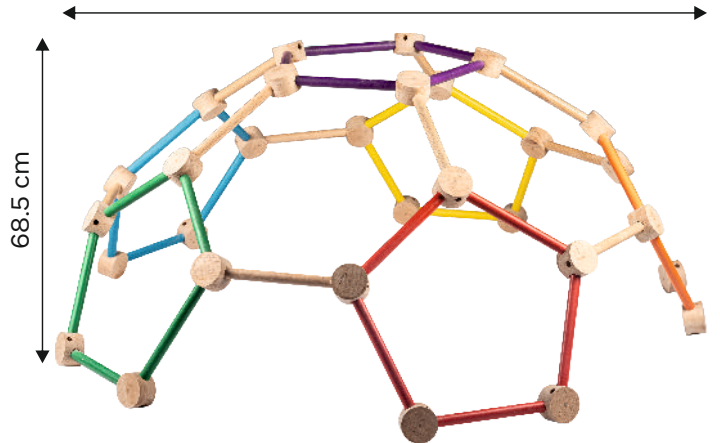

As mentioned
in before Pages

SKU Code : WB-T-IRIDOM

Iris Dome

Dimensions

160 cm

Specification

Birch Ply & Beech Wood

Price