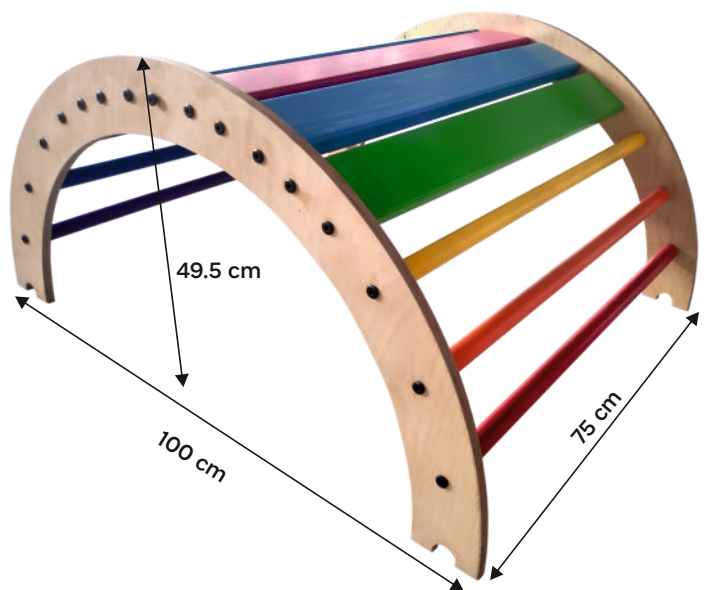

For Space Constraint Homes...

SKU Code : WB-T-JGEGYM-WM

Jungle GYM v2.0
WALL-MOUNTED &
FOLDABLE

Expandable
From
1 ft. to 10 ft.
in no time

Reversible
Slider cum
Mountain Climber

Dimensions

Specification Birch Ply & Beech Wood

Price ₹.

MOQ

Climbing Playset » Pikler Triangle

SKU Code : WB-T-PIKLER
Pikler Triangle

Dimensions

Specification	Birch Ply & Beech Wood
Price	₹.
MOQ	

SKU Code : WB-T-PIKARC
Pikler Arch

Dimensions