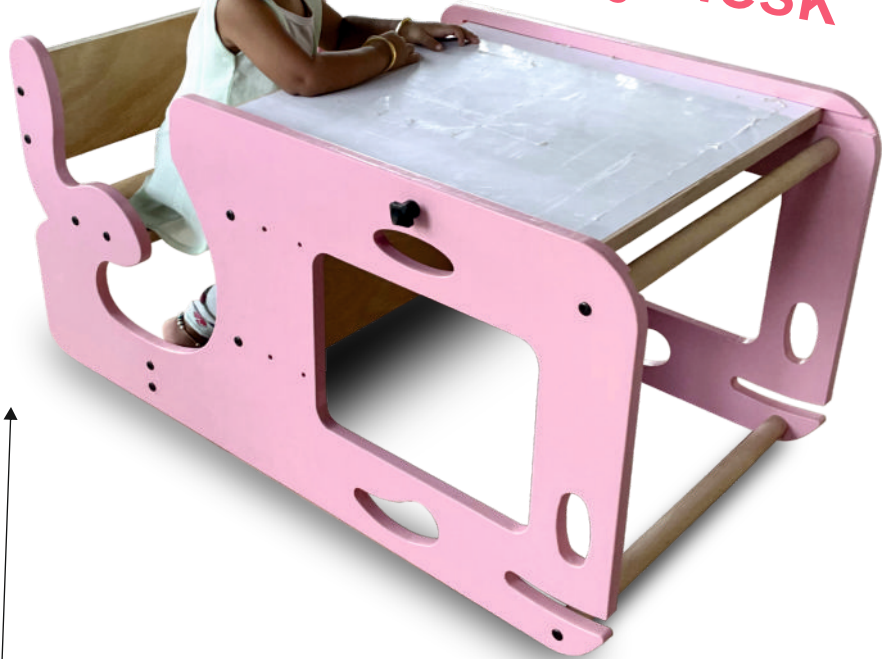

Green writing board

Activity white writing board

Height Adjustable & Reversible Writing Board

Kitchen helper

WB-F-LRNTR2
4-in-1 Learning Tower

Sizzling Cyan

Majestic White

Sparkling Rose

Study desk

Dimensions

Specification

Birch Plywood

Price

₹.

MOQ

WB-F-STPSTL
Step stool