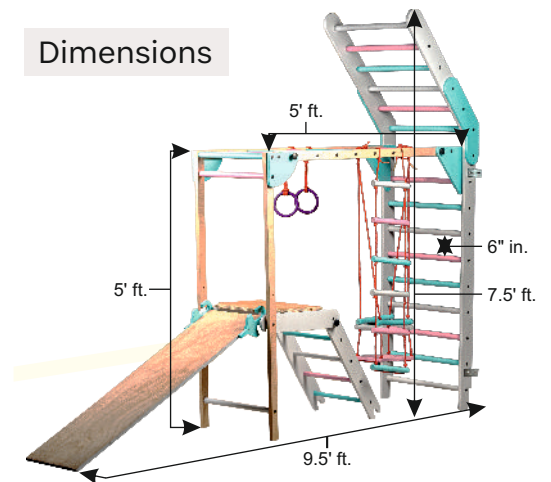

Dimensions

Specification Birch Ply & Beech Wood

Price ₹.

MOQ

Play Room Toys

Climbing Playset

Jungle GYM v2.0

WALL-MOUNTED & FOLDABLE

For Space Constraint Homes...

SKU Code : WB-T-JGEGYM-WM

Jungle GYM v2.0
WALL-MOUNTED &
FOLDABLE

Expandable
From
1 ft. to 10 ft.
in no time

Reversible
Slider cum
Mountain Climber

Dimensions

Specification Birch Ply & Beech Wood