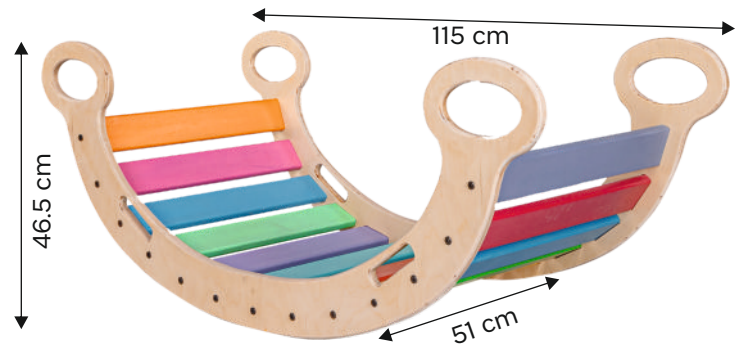

Available colours

Dimensions

Specification	Birch Plywood
Price	₹.
MOQ	

SKU Code : WB-T-SLRLRG
Sleigh Rocker - Large

Specification	Beech Plywood
Price	₹.
MOQ	

SKU Code : WB-T-SLRSML
Sleigh Rocker -
Small

Specification	Beech Plywood
Price	₹.
MOQ	

SKU Code : WB-T-STALRG
Stallion Rocker -
Large

Specification	Beech Plywood
Price	₹.
MOQ	

SKU Code : WB-T-STASML
Stallion Rocker - Small

Dimensions

Specification	Beech Plywood
Price	₹.
MOQ	

SKU Code :WB-T-RRRLRG
Rainbow Rocker - Large

Dimensions

Specification	Beech Wood
Price	₹.
MOQ	

Play Room Toys

Rocker & Balance » Rainbow Rocker - Medium & Small

SKU Code : WB-T-RRRMDM
Rainbow Rocker - Medium

Specification	Beech Wood
Price	₹.
MOQ	

SKU Code : WB-T-RRRSML
Rainbow Rocker - Small