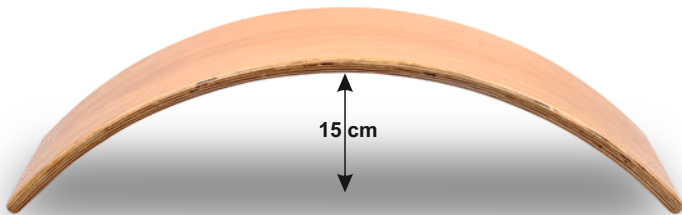

Specification   Beech Wood

Price   ₹.

MOQ

Dimensions