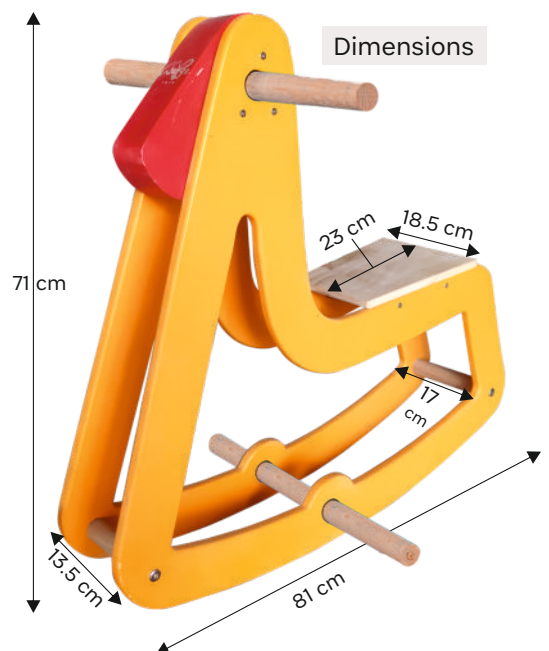

Specification	Beech Plywood
Price	₹.
MOQ