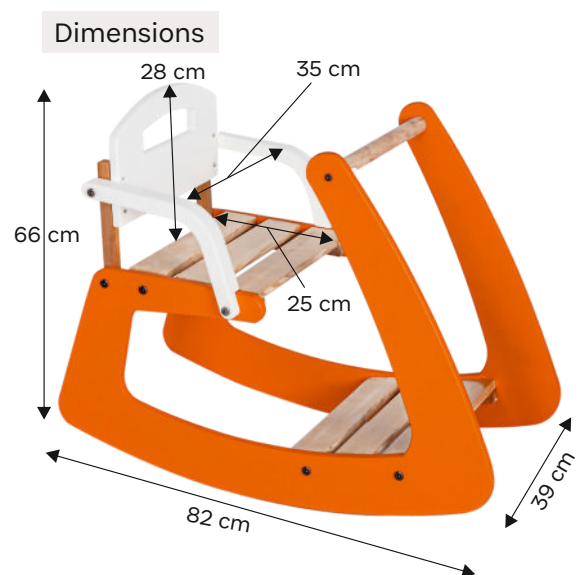

Study desk

Dimensions

Specification

Birch Plywood

Price

₹.

MOQ

WB-F-STPSTL
Step stool

Available colours

Dimensions

Specification	Birch Plywood
Price	₹.
MOQ	

SKU Code : WB-T-SLRLRG
Sleigh Rocker - Large

Specification	Beech Plywood
Price	₹.
MOQ	

SKU Code : WB-T-SLRSML
Sleigh Rocker -
Small

Specification	Beech Plywood
Price	₹.
MOQ	