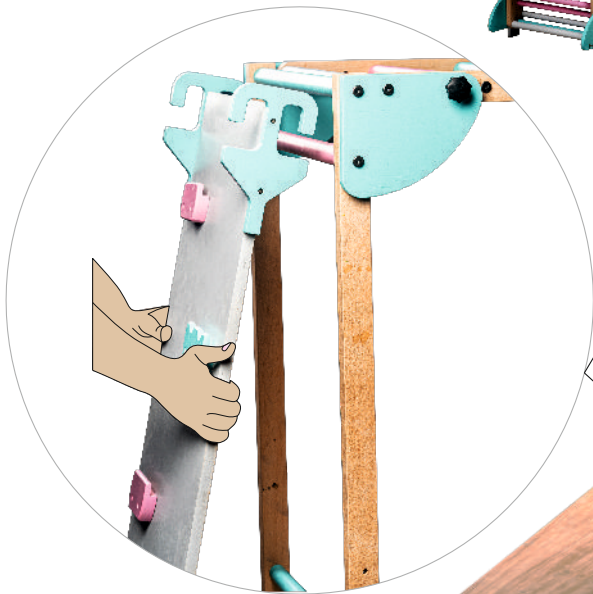

TOYS

www.woodbeetoy.com

woodbeetoy_official

Woodbee Toys

Climbing Playset » Jungle GYM

Reversible
Slider cum
Mountain
Climber

SKU Code : WB-T-JGEGYM

Jungle GYM

Dimensions

Specification Birch Ply & Beech Wood

Price ₹.

MOQ

Play Room Toys

Climbing Playset

Jungle GYM v2.0

WALL-MOUNTED & FOLDABLE

For Space Constraint Homes...

SKU Code : WB-T-JGEGYM-WM

Jungle GYM v2.0
WALL-MOUNTED &
FOLDABLE

Expandable
From
1 ft. to 10 ft.
in no time

Reversible
Slider cum
Mountain Climber

Dimensions

Specification Birch Ply & Beech Wood