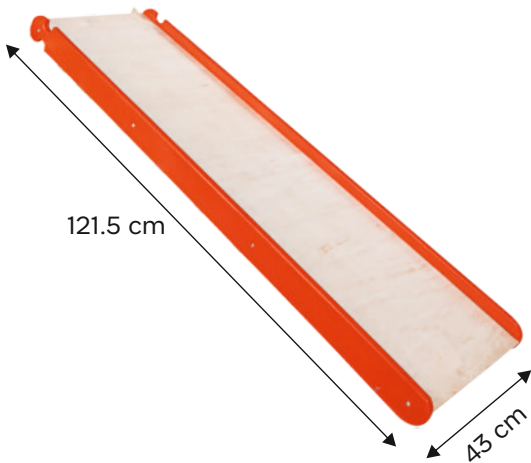

Specification Birch Ply & Beech Wood

Price ₹.

MOQ

SKU Code : WB-T-PIKSLI
Pikler Slider

Reversible
Slider cum
Mountain Climber

Dimensions

Specification	Birch Ply & Beech Wood
Price	₹.
MOQ	

Play Room Toys