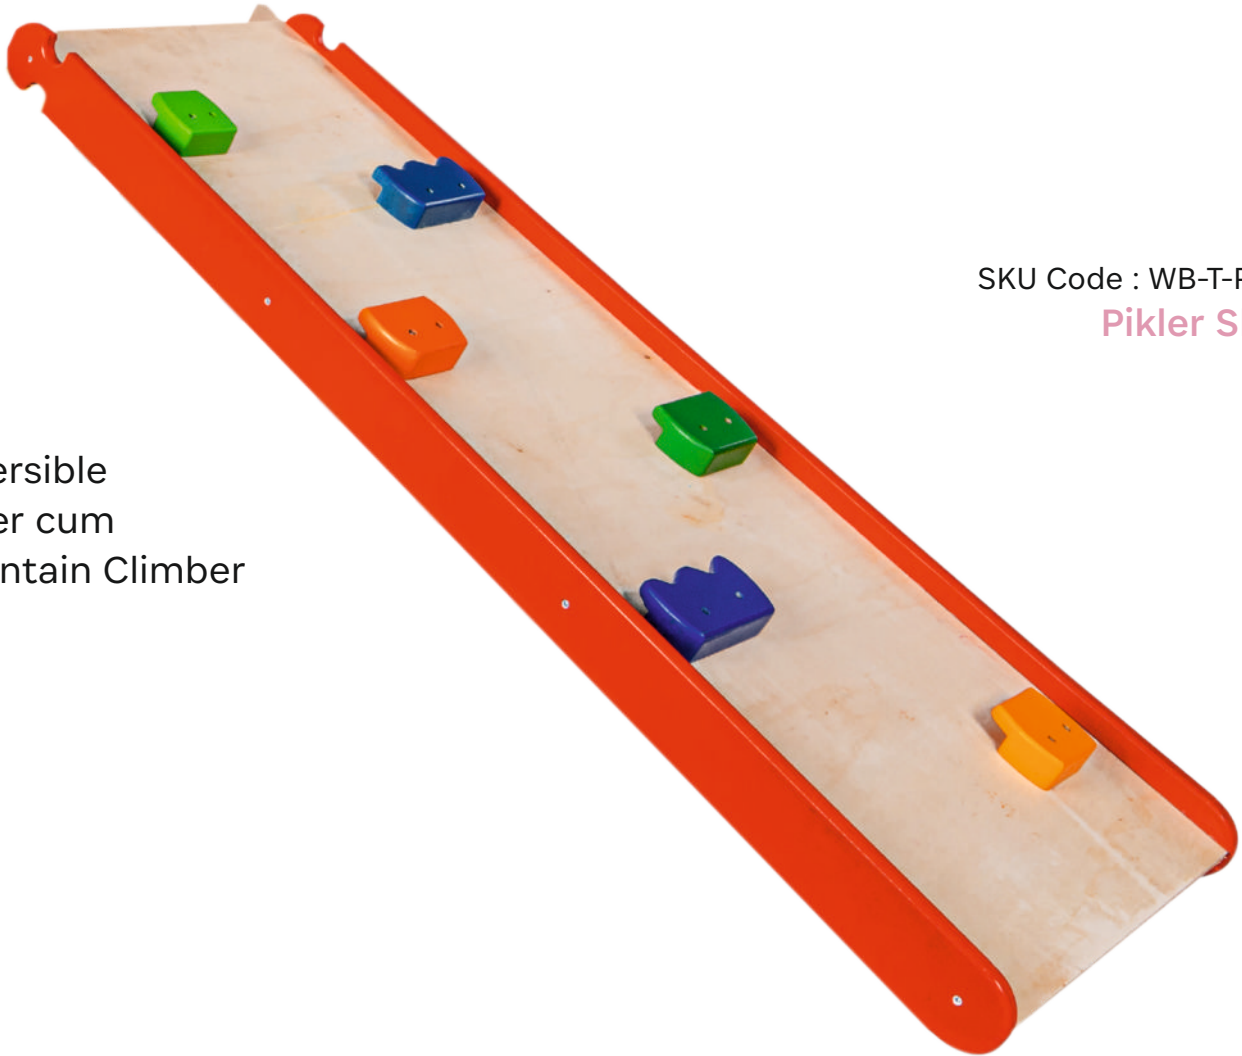

SKU Code : WB-T-PIKSLI
Pikler Slider

Reversible
Slider cum
Mountain Climber

Dimensions