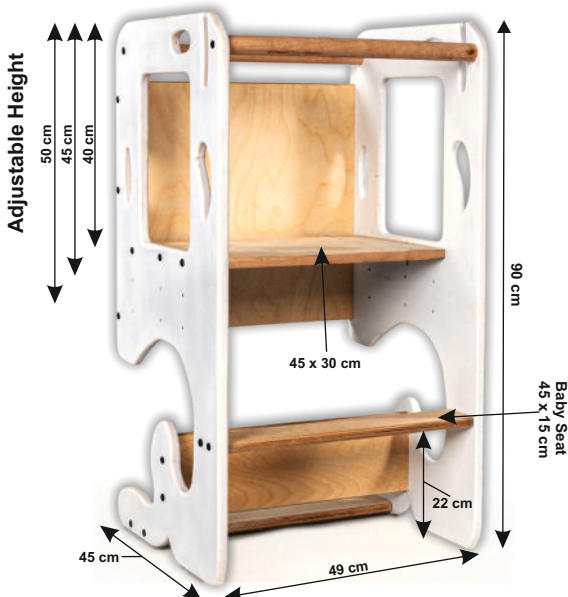

As mentioned
in before Pages

SKU Code : WB-T-IRIDOM

Iris Dome

Dimensions

160 cm

Specification

Birch Ply & Beech Wood

Price

WB-F-LRNTWR
Kitchen Helper
and Activity Table

Sparkling
Rose

Dimensions

Specification	Birch Plywood
Price	₹.
MOQ	

Play Room Toys

Kids Furniture

» 4-in-1 Learning Tower

COLOUR OPTIONS*