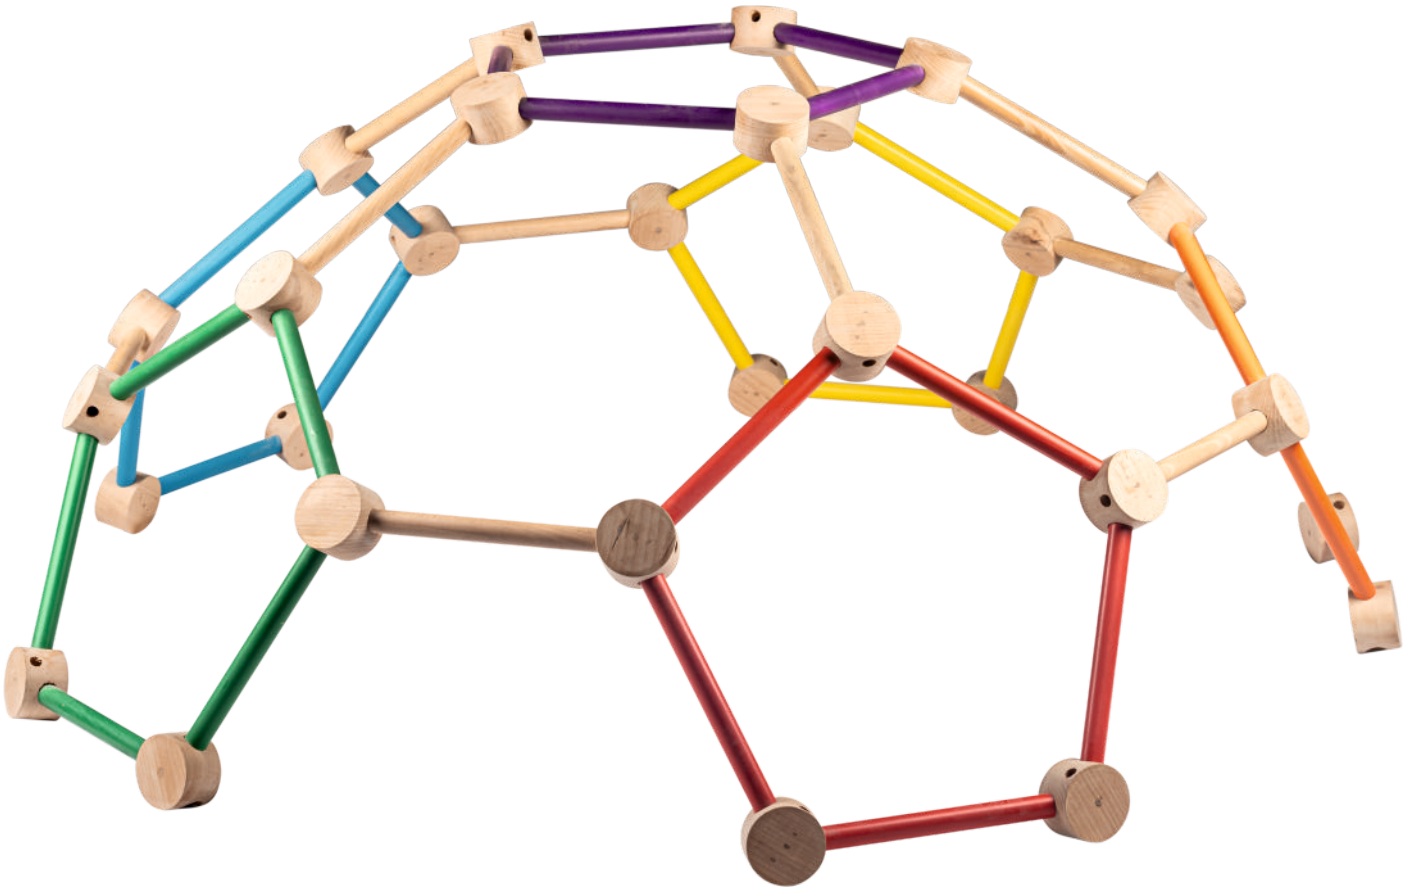

SKU Code : WB-T-IRIDOM

Iris Dome