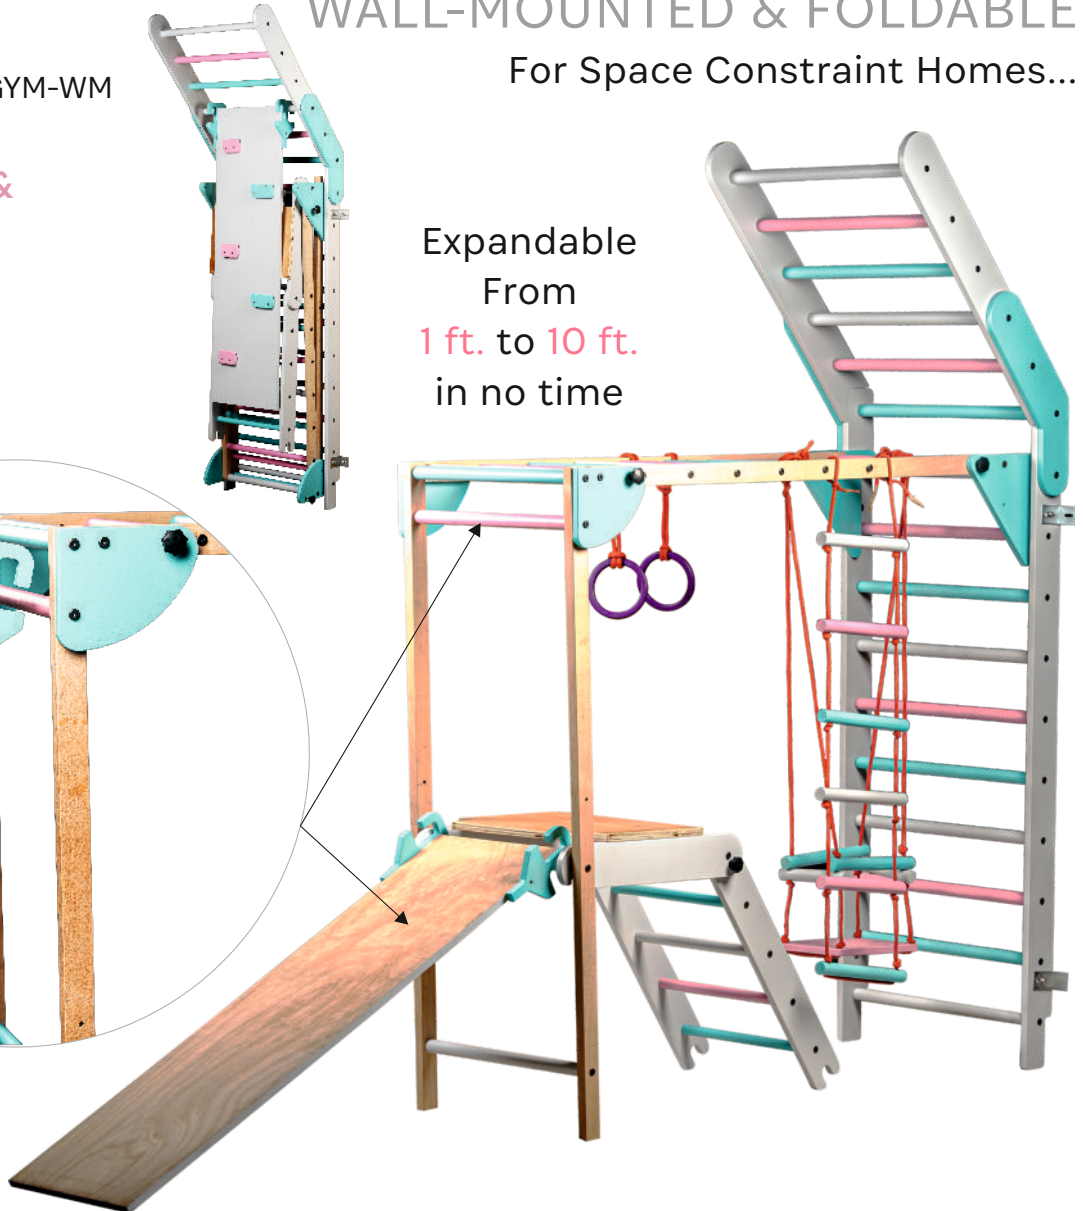

Dimensions

Specification Birch Ply & Beech Wood

Price ₹.

MOQ

Play Room Toys

Climbing Playset

Jungle GYM v2.0

WALL-MOUNTED & FOLDABLE

For Space Constraint Homes...

SKU Code : WB-T-JGEGYM-WM

Jungle GYM v2.0
WALL-MOUNTED &
FOLDABLE

Expandable
From
1 ft. to 10 ft.
in no time

Reversible
Slider cum
Mountain Climber

Dimensions

Specification Birch Ply & Beech Wood