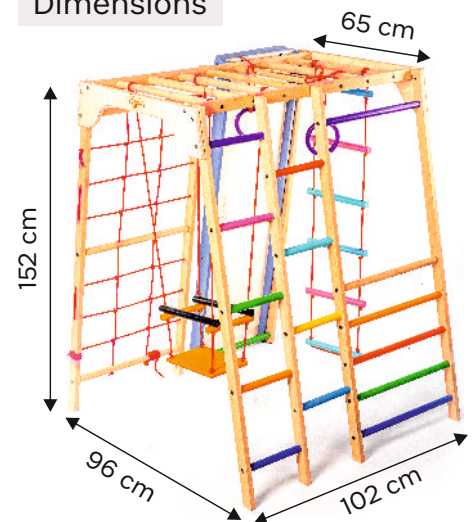

TOYS

www.woodbeetoy.com

woodbeetoy_official

Woodbee Toys

Climbing Playset » Jungle GYM

Reversible
Slider cum
Mountain
Climber

SKU Code : WB-T-JGEGYM

Jungle GYM

Dimensions

Specification Birch Ply & Beech Wood

Price ₹.

MOQ

Play Room Toys

Climbing Playset

Jungle GYM v2.0

WALL-MOUNTED & FOLDABLE