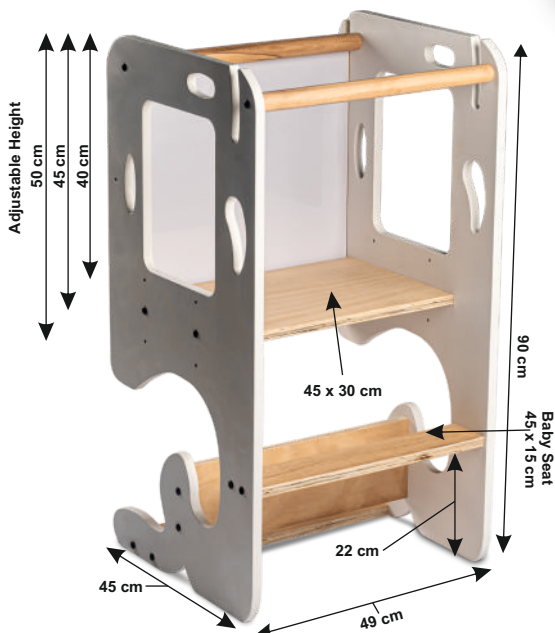

WB-F-LRNTWR
Kitchen Helper
and Activity Table

Sparkling
Rose

Dimensions

Specification	Birch Plywood
Price	₹.
MOQ	

Play Room Toys

Kids Furniture

» 4-in-1 Learning Tower

COLOUR OPTIONS*

Green writing board

Activity white writing board

Height Adjustable & Reversible Writing Board

Kitchen helper

WB-F-LRNTR2
4-in-1 Learning Tower

Sizzling Cyan

Majestic White

Sparkling Rose

Study desk

Dimensions

Specification

Birch Plywood

Price

₹.

MOQ

WB-F-STPSTL
Step stool