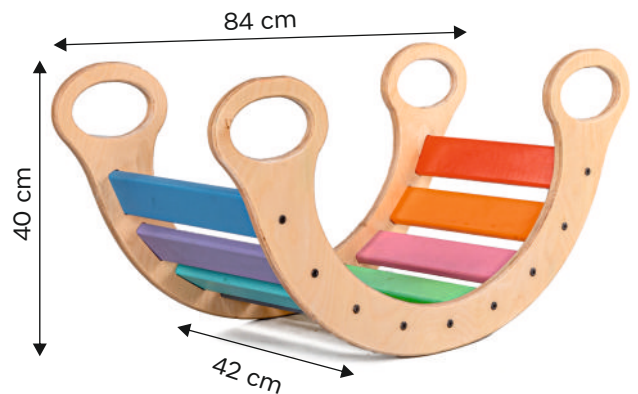

Dimensions

Specification	Beech Wood
Price	₹.
MOQ	

Play Room Toys

Rocker & Balance » Rainbow Rocker - Medium & Small

SKU Code : WB-T-RRRMDM
Rainbow Rocker - Medium

Specification	Beech Wood
Price	₹.
MOQ	

SKU Code : WB-T-RRRSML
Rainbow Rocker - Small

Specification	Beech Wood
Price	₹.
MOQ	

Dimensions **Medium**

Dimensions **Small**

SKU Code : WB-T-WOBBRD

Balance Board

Specification Beech Wood

Price ₹.

MOQ