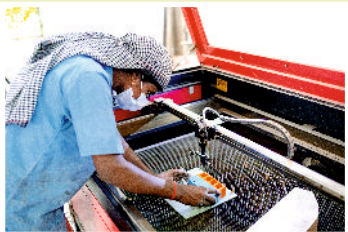

Woodbee toys was founded in the year 2020, November in the middle of the COVID-19 pandemic. Our firm is based on the concept of making non toxic wooden toys with an open ended play concept. Our team is made of 90% women work force and draws inspiration from the women working here who are from the local community. Our toys are certified according to the international standards of ASTM and EN-71 and Indian standard BIS. We also have certifications for non toxicity from accredited testing institutes done at regular intervals. Woodbee toys has rapidly grown and marked itself as a significant online brand with a trusted customer base who returns to us to buy more products as they believe in the quality and the price that is being paid for a toy from us. We produce all our toys in house with skilled workmanship and rigorous quality checks.