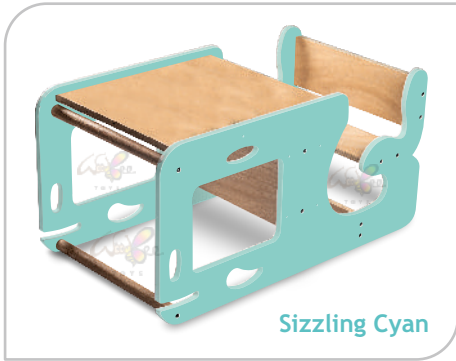

Play Room Toys

Kids Furniture

» Kitchen Helper and Activity Table

COLOUR OPTIONS*

Sizzling Cyan