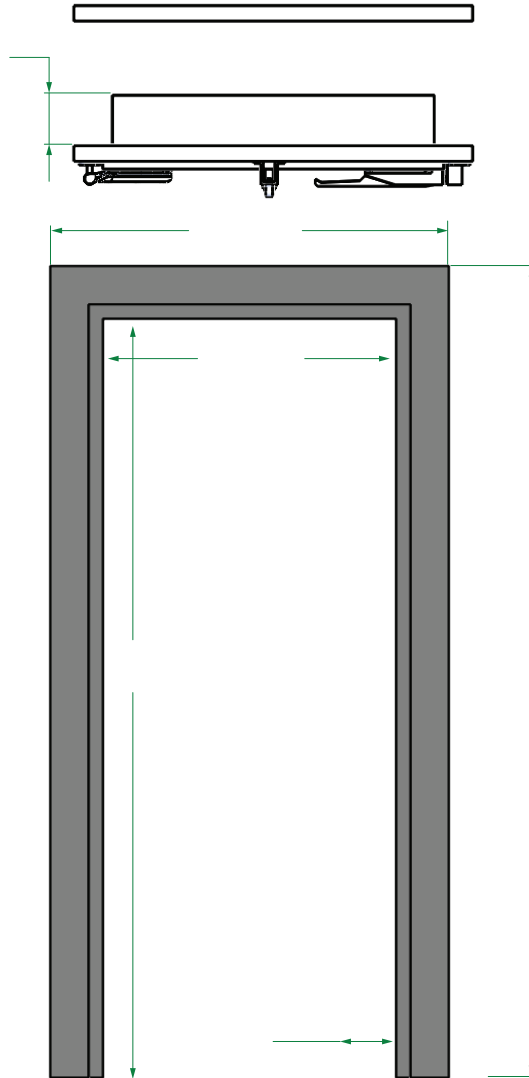

Replacement Walk-in Door Specs

Frame type:	
Frame Sides:	
Cooler Or Freezer:	
Opening Size Width:	
Opening Size Height:	
Step up Height:	
Door Finish - Exterior:	
Door Finish - Interior:	
Hinge Side:	
Kick Plates Add on:	
Window Add on:	
3 Hinge Add on:	
Kason 1094 Closer Add on:	

Top View

Side View

Customer	
Job #	PO#
Date	Tech
Ref #	

RAC Industries, LLC
 45545 242nd Street
 Madison, SD 57042-7214
 Phone: 888-207-2865
 www.doorsforwalkins.com