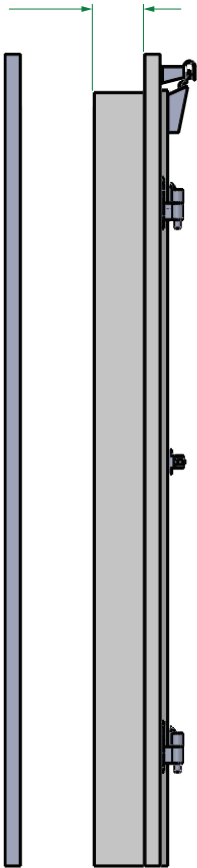

Replacement Walk-in Door Specs

Frame type:	
Frame Sides:	
Cooler Or Freezer:	
Opening Size Width:	
Opening Size Height:	
Step up Height:	
Door Finish - Exterior:	
Door Finish - Interior:	
Hinge Side:	
Kick Plates Add on:	
Window Add on:	
3 Hinge Add on:	
Kason 1094 Closer Add on:	

Top View

Side View

Customer	
Job #	PO#
Date	Tech
Ref #	

RAC Industries, LLC
 45545 242nd Street
 Madison, SD 57042-7214
 Phone: 888-207-2865
 www.doorsforwalkins.com