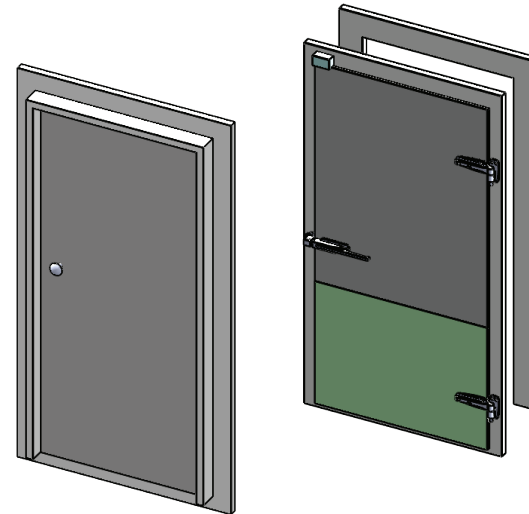

Replacement Walk-in Door Specs

Frame type:	
Frame Sides:	
Cooler Or Freezer:	
Opening Size Width:	
Opening Size Height:	
Step up Height:	
Door Finish - Exterior:	
Door Finish - Interior:	
Hinge Side:	
Kick Plates Add on:	
Window Add on:	
3 Hinge Add on:	
Kason 1094 Closer Add on:	

Side View

Customer	
Job #	PO#
Date	Tech
Ref #	

RAC Industries, LLC
45545 242nd Street
Madison, SD 57042-7214
Phone: 888-207-2865
www.doorsforwalkins.com