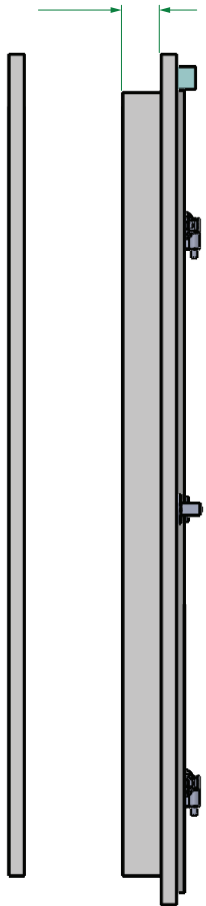

Replacement Walk-in Door Specs

Frame type:	
Frame Sides:	
Cooler Or Freezer:	
Opening Size Width:	
Opening Size Height:	
Step up Height:	
Door Finish - Exterior:	
Door Finish - Interior:	
Hinge Side:	
Kick Plates Add on:	
Window Add on:	
3 Hinge Add on:	
Kason 1094 Closer Add on:	

Top View

Side View

Customer	
Job #	PO#
Date	Tech
Ref #	

RAC Industries, LLC
 45545 242nd Street
 Madison, SD 57042-7214
 Phone: 888-207-2865
 www.doorsforwalkins.com