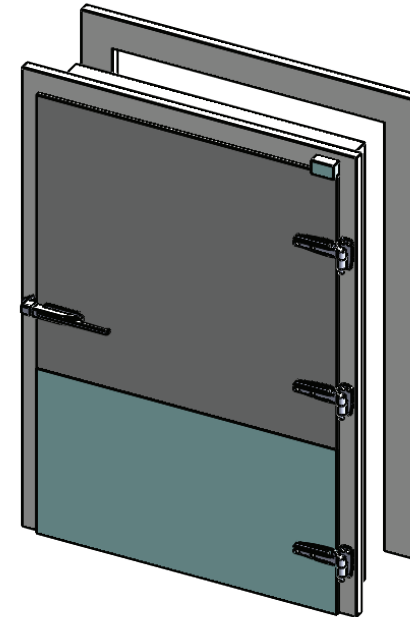

Side View

Customer	
Job #	PO#
Date	Tech
Ref #	

RAC Industries, LLC
45545 242nd Street
Madison, SD 57042-7214
Phone: 888-207-2865
www.doorsforwalkins.com