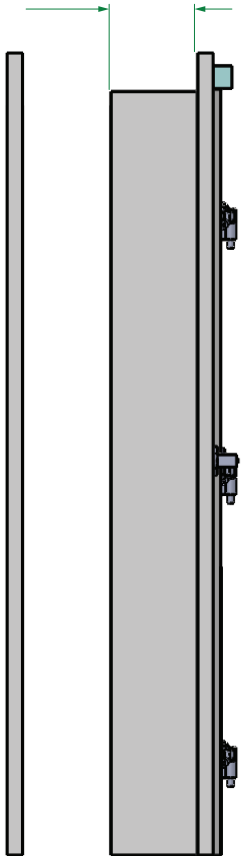

Replacement Walk-in Door Specs

Frame type:	
Frame Sides:	
Cooler Or Freezer:	
Opening Size Width:	
Opening Size Height:	
Step up Height:	
Door Finish - Exterior:	
Door Finish - Interior:	
Hinge Side:	
Kick Plates Add on:	
Window Add on:	
3 Hinge Add on:	
Kason 1094 Closer Add on:	

Top View

Side View

Customer	
Job #	PO#
Date	Tech
Ref #	

RAC Industries, LLC
 45545 242nd Street
 Madison, SD 57042-7214
 Phone: 888-207-2865
 www.doorsforwalkins.com