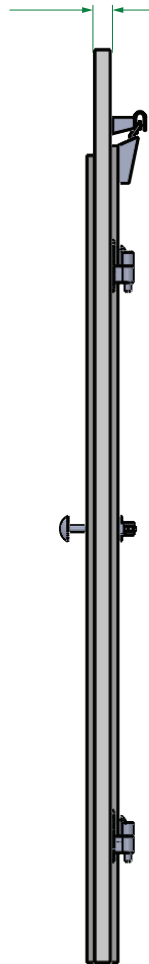

Replacement Walk-in Door Specs

Frame type:	
Frame Sides:	
Cooler Or Freezer:	
Opening Size Width:	
Opening Size Height:	
Step up Height:	
Door Finish - Exterior:	
Door Finish - Interior:	
Hinge Side:	
Kick Plates Add on:	
Window Add on:	
3 Hinge Add on:	
Kason 1094 Closer Add on:	

Top View

Side View

Customer	
Job #	PO#
Date	Tech
Ref #	

RAC Industries, LLC
 45545 242nd Street
 Madison, SD 57042-7214
 Phone: 888-207-2865
 www.doorsforwalkins.com