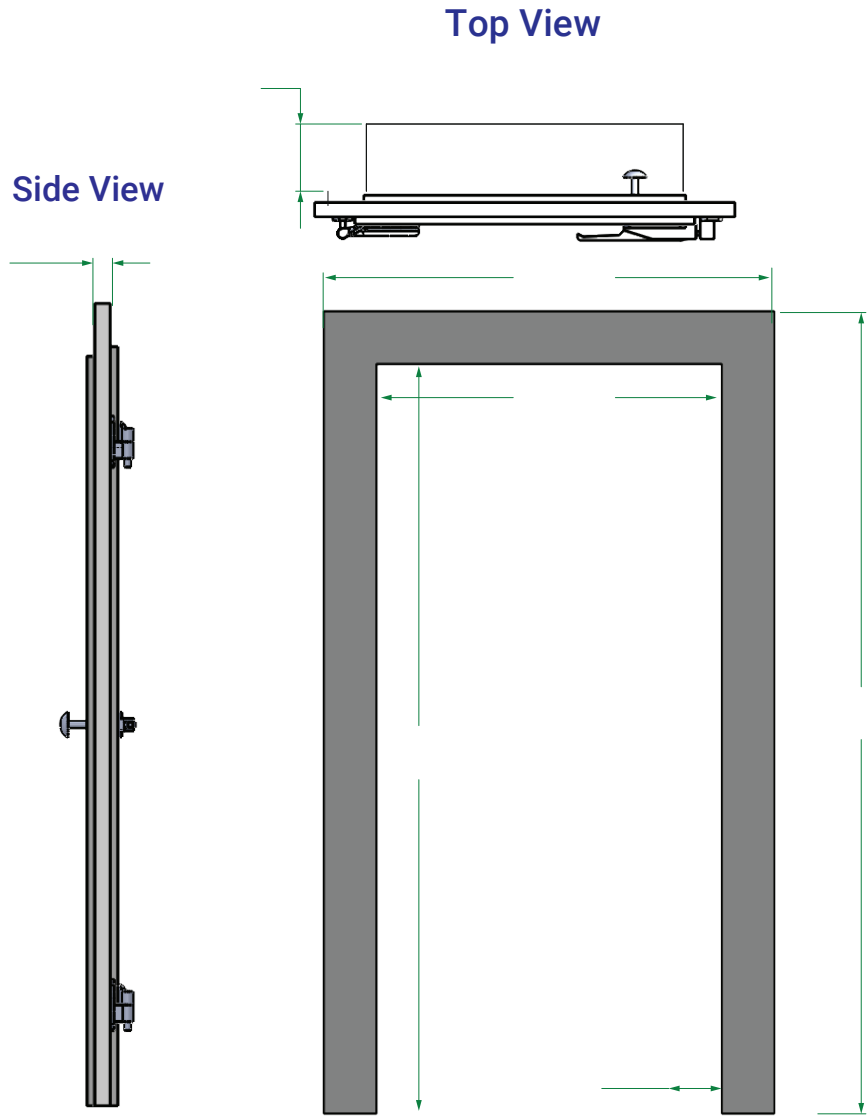

## Replacement Walk-in Door Specs

Frame type:	
Frame Sides:	
Cooler Or Freezer:	
Opening Size Width:	
Opening Size Height:	
Step up Height:	
Door Finish - Exterior:	
Door Finish - Interior:	
Hinge Side:	
Kick Plates Add on:	
Window Add on:	
3 Hinge Add on:	
Kason 1094 Closer Add on:	