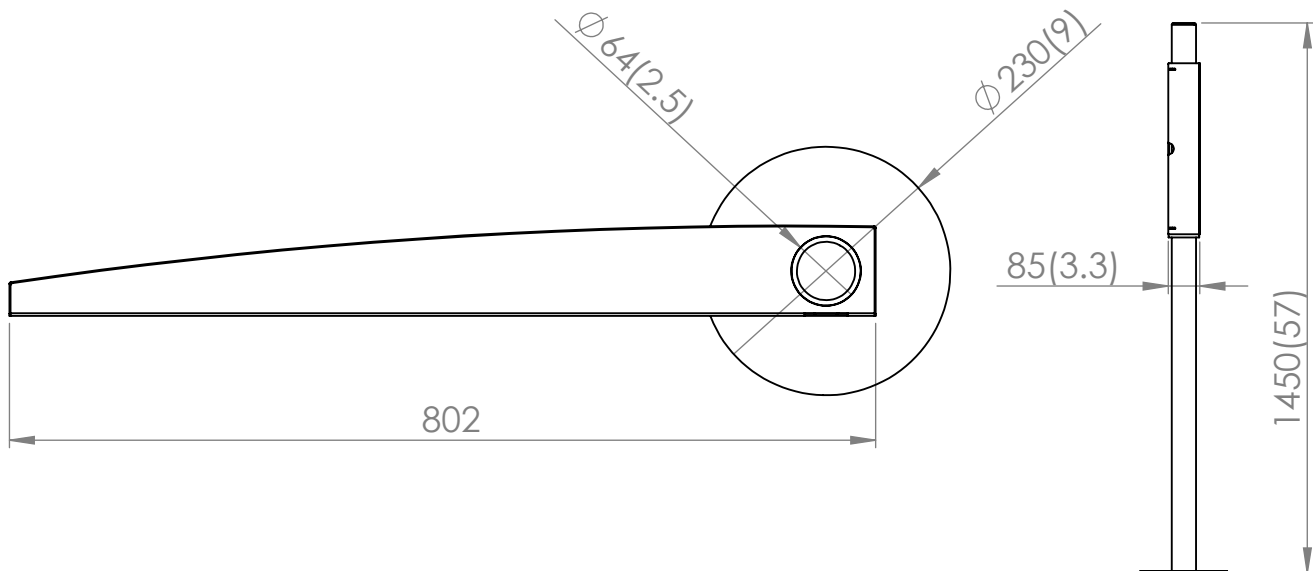

iCONNECT

© Copyright 2004-2023. All Rights Reserved.

iConnect Ltd

TITLE:

TVS-FD-65

DWG NO.

A4

SCALE:1:20