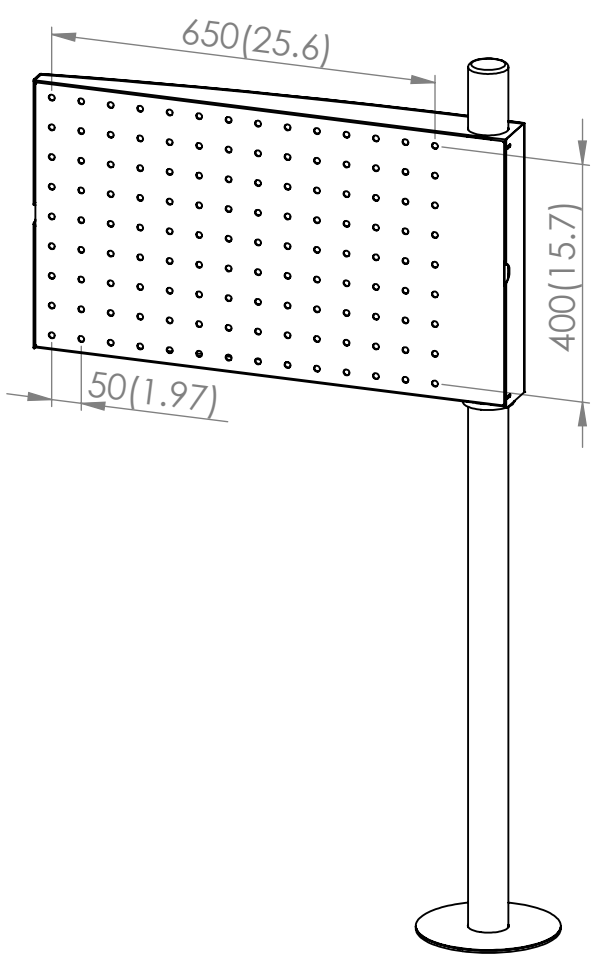

iCONNECT

© Copyright 2004-2023. All Rights Reserved.

iConnect Ltd

TITLE:

TVS-FD-65

DWG NO.

A4

SCALE:1:20