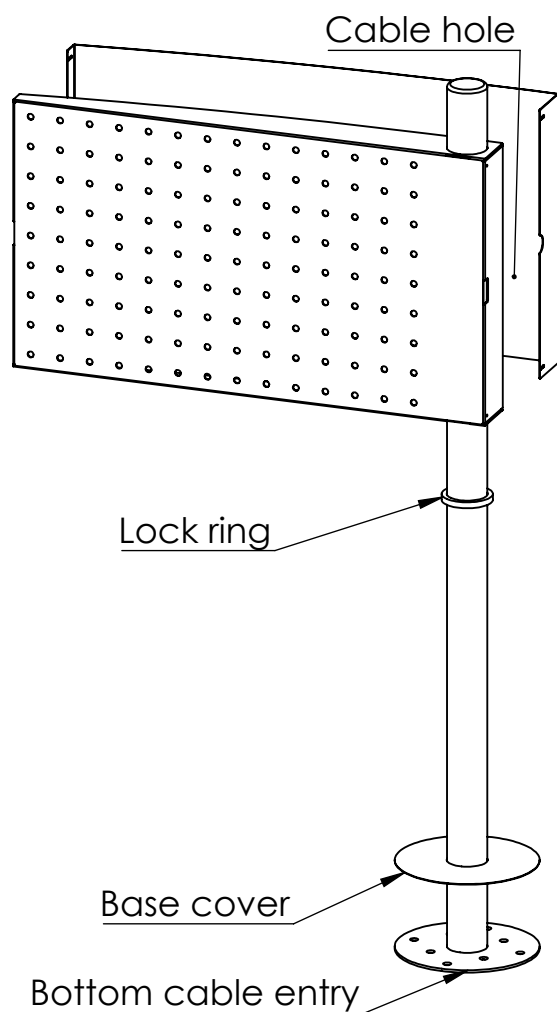

iCONNECT

© Copyright 2004-2023. All Rights Reserved.

iConnect Ltd

TITLE:

TVS-FD-65

DWG NO.

A4

SCALE:1:20