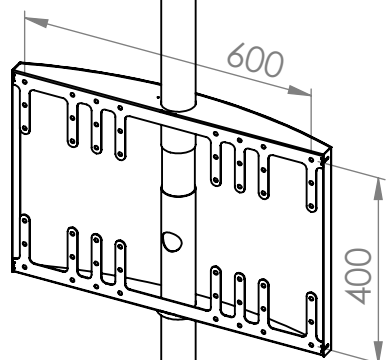

Base cover

Adjustable connection

Cable hole

Lock ring

Base cover

iCONNECT

© Copyright 2004-2023. All Rights Reserved.

iConnect Ltd

TITLE:

TVS-FC-77

DWG NO.

A4

SCALE:1:20

SHEET 1 OF 1

4

3