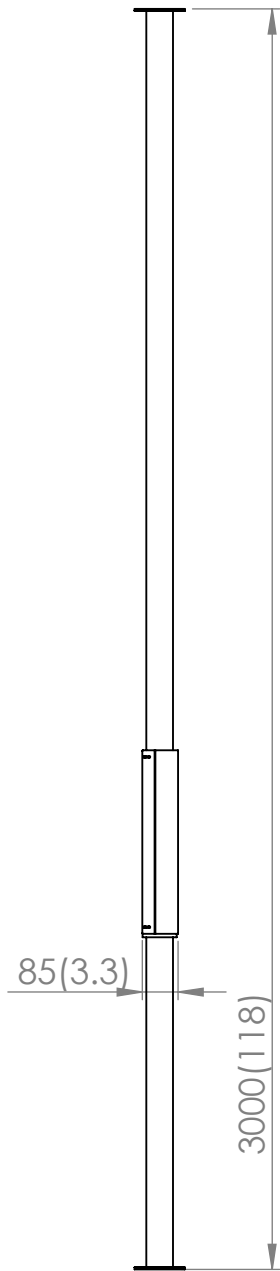

4

3

2

1

F

F

E

E

D

D

C

C

B

B

A

A

Base cover

Adjustable connection

Cable hole

Lock ring

Base cover

iCONNECT

© Copyright 2004-2023. All Rights Reserved.

iConnect Ltd

TITLE:

TVS-FC-77

DWG NO.

A4

SCALE:1:20

SHEET 1 OF 1

4

3