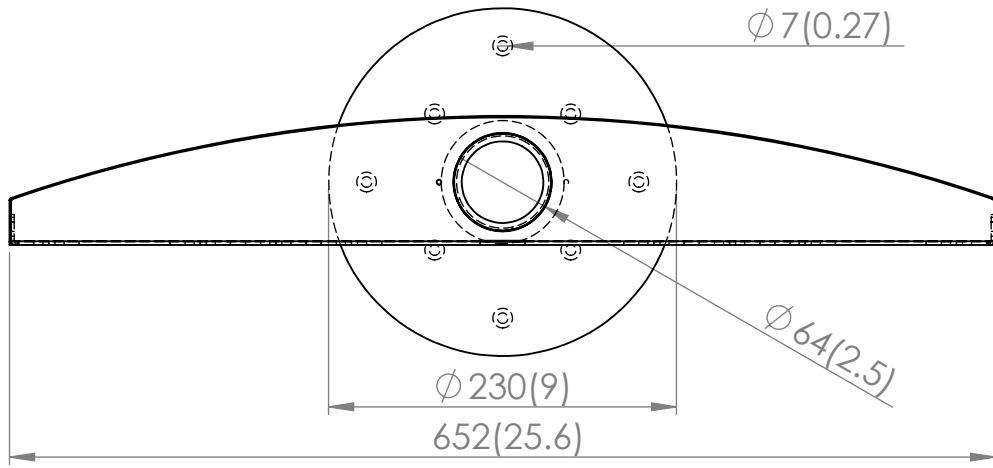

4

3

2

1

F

F

E

E

D

D

C

C

B

B

A

A