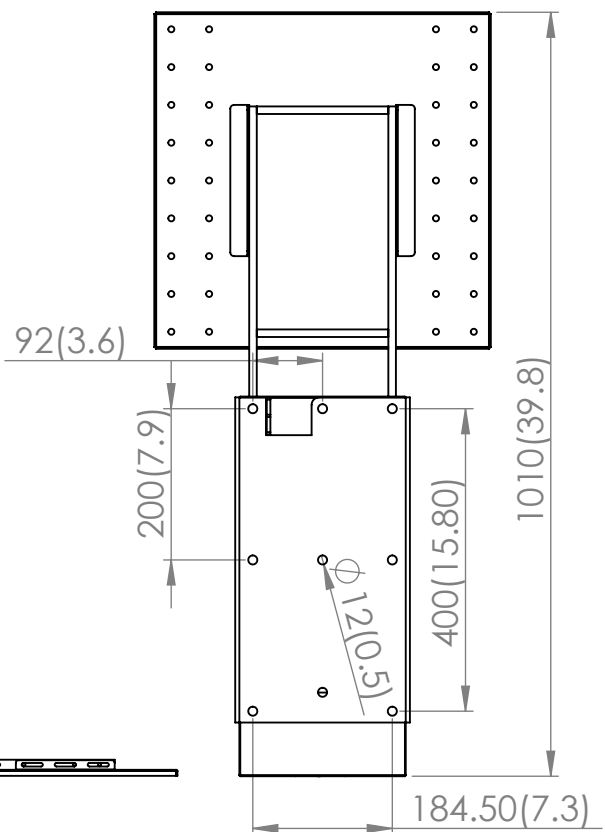

© Copyright 2004-2023. All Rights Reserved.

iConnect Ltd

TITLE:

**TVL-RI-77**

DWG NO.

A4

SCALE:1:20

SHEET 1 OF 1