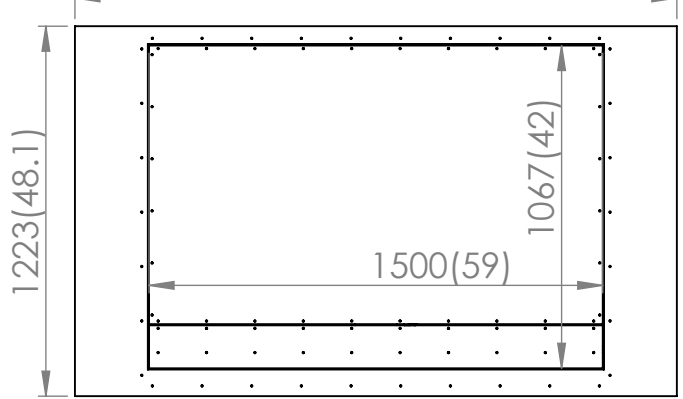

4

3

2

1

F

F

400 MAX VESA

Cable entry

E

E

D

D

C

C

B

B

A

A

Copyright 2004-2024 All Rights Reserved

iConnect Ltd ©

TITLE:

TVL-RHS-65-2024

DWG NO.

A4

SCALE: 1:50

SHEET 1 OF 1

4

3

2

1