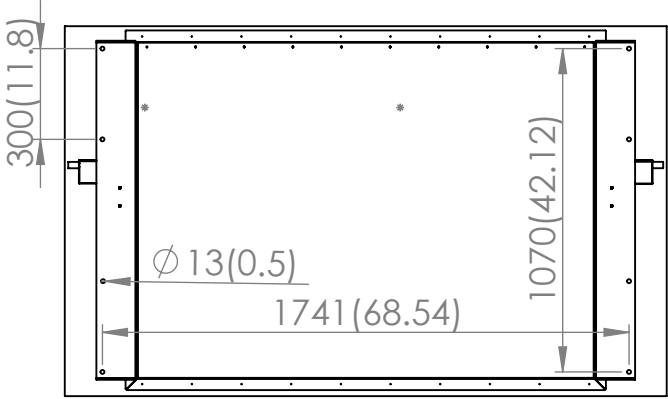

4

3

2

1

F

F

400 MAX VESA

Cable entry

E

E

D

D

C

C

B

B

A

A

Copyright 2004-2024 All Rights Reserved

iConnect Ltd ©

TITLE:

TVL-RHS-65-2024

DWG NO.

A4

SCALE: 1:50

SHEET 1 OF 1

4

3

2

1