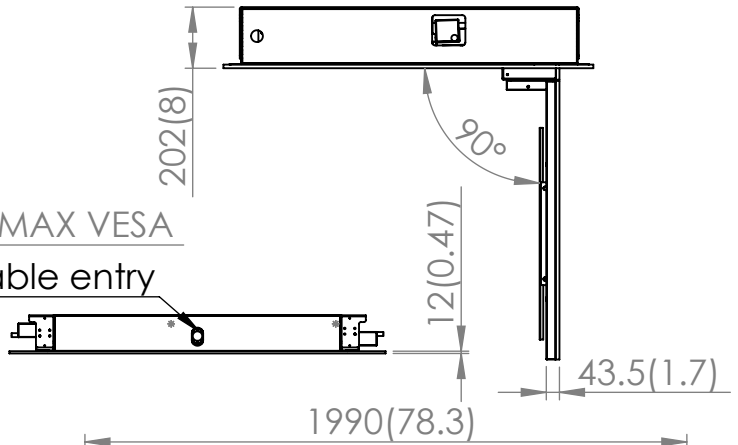

4

3

2

1

F

F

400 MAX VESA

Cable entry

A

A

Copyright 2004-2024 All Rights Reserved

iConnect Ltd ©

TITLE:

TVL-RHS-65-2024

DWG NO.

A4

SCALE: 1:50

SHEET 1 OF 1

4

3

2

1