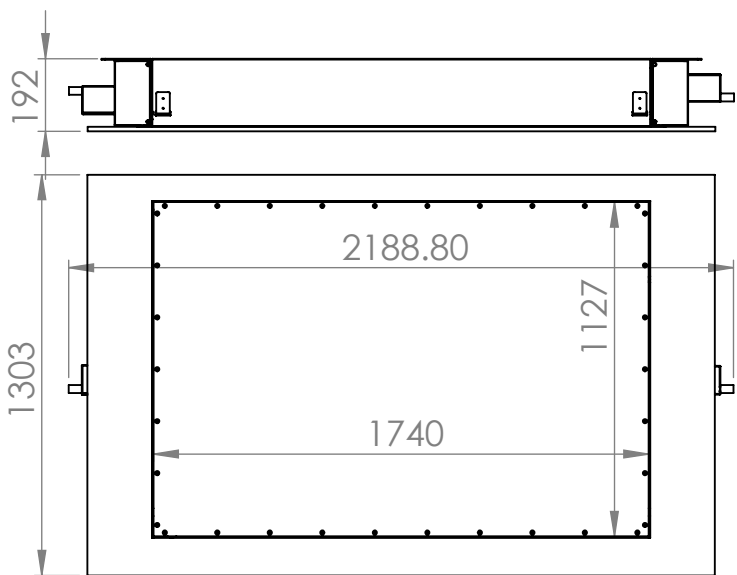

Ø 13

© Copyright 2022. All Rights Reserved.

iConnect Ltd

TITLE:

TVL-RHD-75

DWG NO.

A4

SCALE:1:50