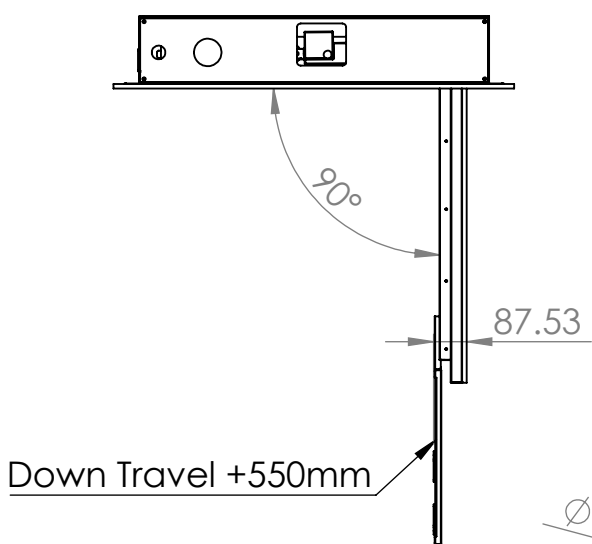

Ø 13

© Copyright 2022. All Rights Reserved.

iConnect Ltd

TITLE:

TVL-RHD-75

DWG NO.

A4

SCALE:1:50