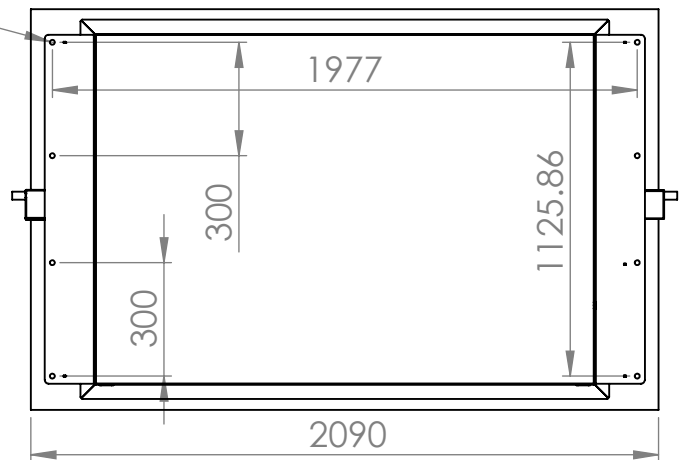

Ø 13

© Copyright 2022. All Rights Reserved.

iConnect Ltd

TITLE:

TVL-RHD-75

DWG NO.

A4

SCALE:1:50