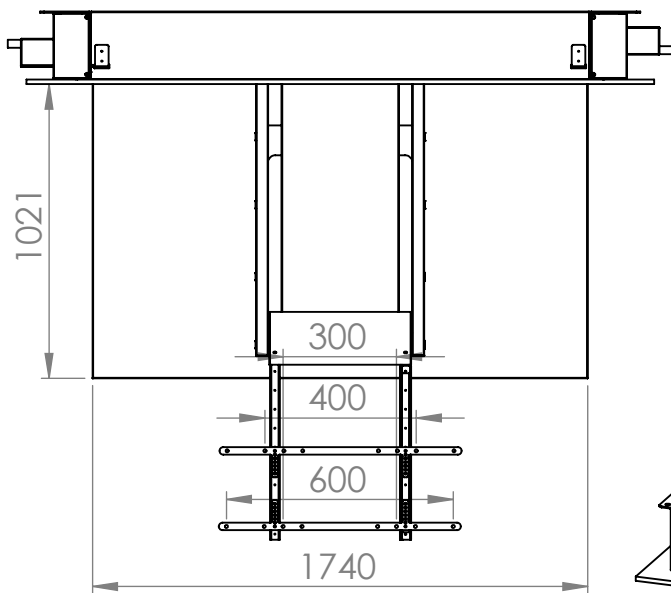

Ø 13

© Copyright 2022. All Rights Reserved.

iConnect Ltd

TITLE:

TVL-RHD-75

DWG NO.

A4

SCALE:1:50