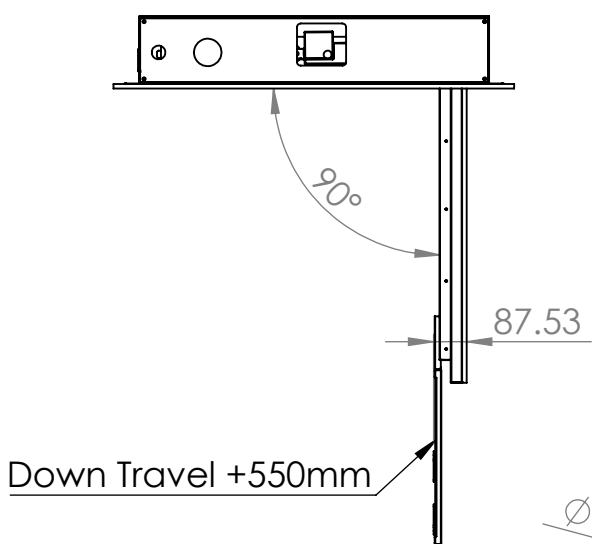

© Copyright 2022. All Rights Reserved.

iConnect Ltd

TITLE:

TVL-RHD-65

DWG NO.

A4

SCALE:1:50

SHEET 1 OF 1