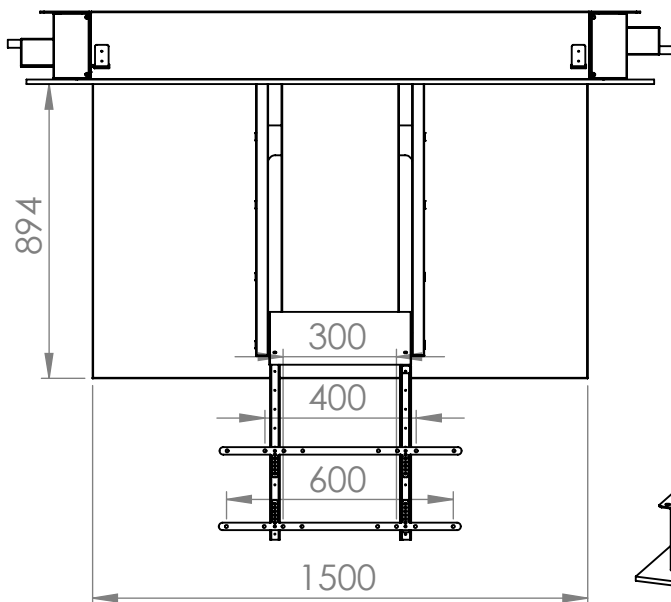

© Copyright 2022. All Rights Reserved.

iConnect Ltd

TITLE:

TVL-RHD-65

DWG NO.

A4

SCALE:1:50

SHEET 1 OF 1