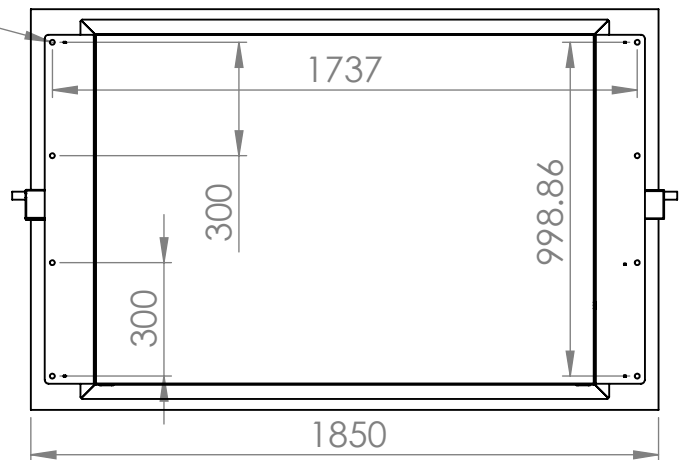

© Copyright 2022. All Rights Reserved.

iConnect Ltd

TITLE:

TVL-RHD-65

DWG NO.

A4

SCALE:1:50

SHEET 1 OF 1