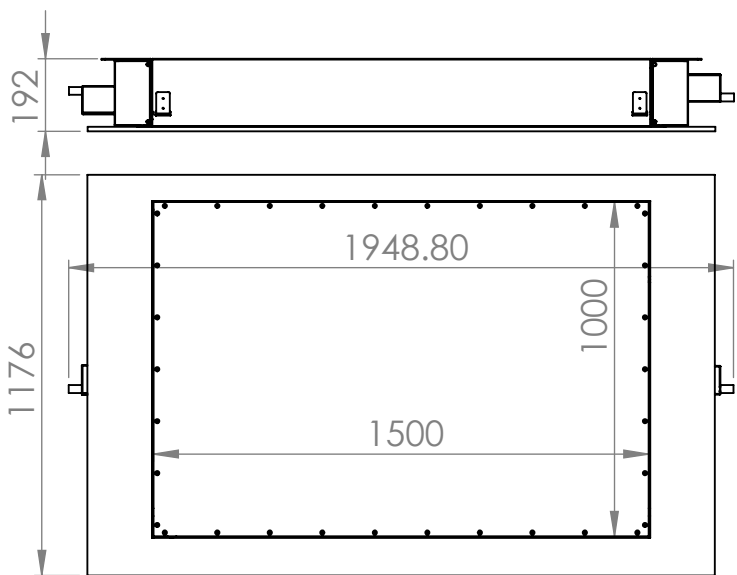

© Copyright 2022. All Rights Reserved.

iConnect Ltd

TITLE:

TVL-RHD-65

DWG NO.

A4

SCALE:1:50

SHEET 1 OF 1