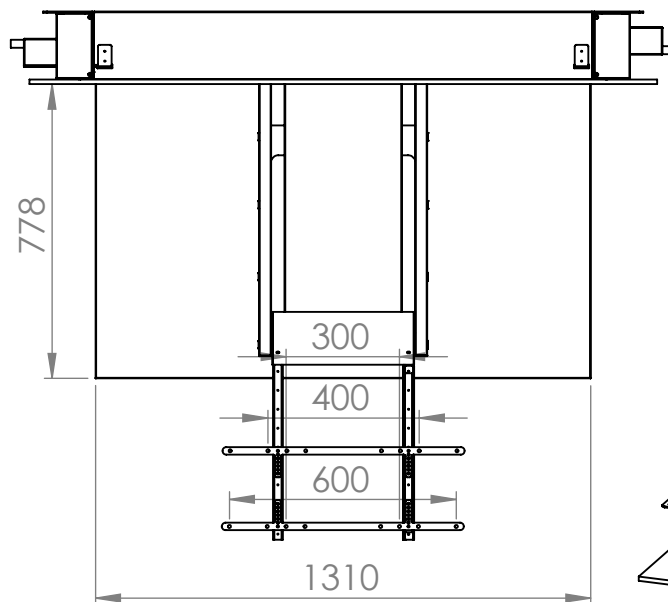

Ø 13

© Copyright 2022. All Rights Reserved.

iConnect Ltd

TITLE:

TVL-RHD-55

DWG NO.

A4

SCALE:1:50