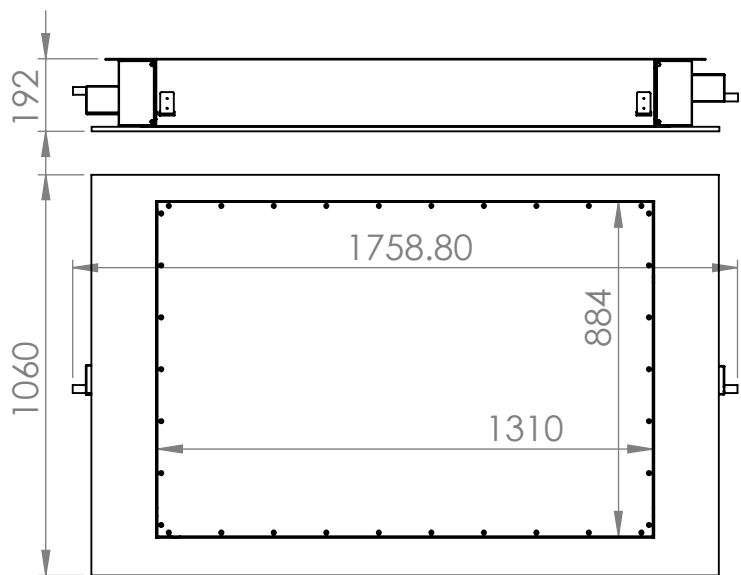

Ø 13

© Copyright 2022. All Rights Reserved.

iConnect Ltd

TITLE:

TVL-RHD-55

DWG NO.

A4

SCALE:1:50