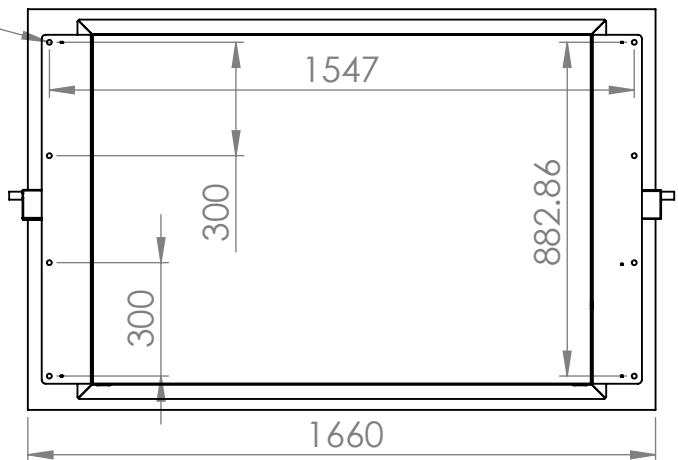

Ø 13

© Copyright 2022. All Rights Reserved.

iConnect Ltd

TITLE:

TVL-RHD-55

DWG NO.

A4

SCALE:1:50