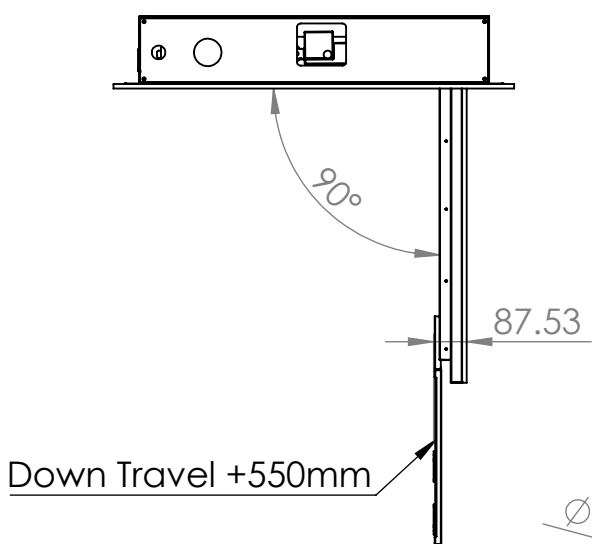

Ø 13

© Copyright 2022. All Rights Reserved.

iConnect Ltd

TITLE:

TVL-RHD-55

DWG NO.

A4

SCALE:1:50