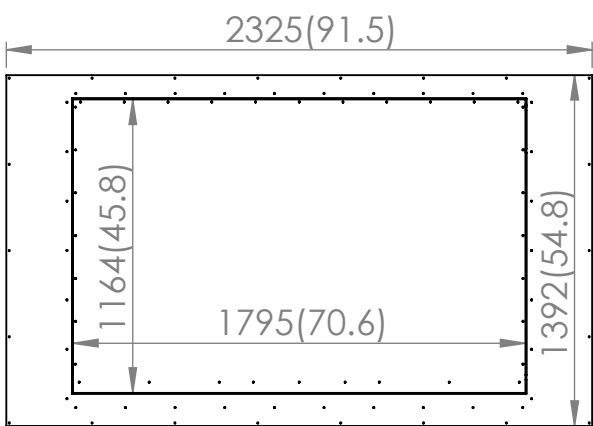

4

3

2

1

F

F

E

E

D

D

C

C

B

B

A

A

iCONNECT

Copyright 2004-2023 All Rights Reserved

iConnect Ltd ©

TITLE:

TVL-RH-77-2023

DWG NO.

A4

SCALE:1:50

SHEET 1 OF 1

4

3

2

1