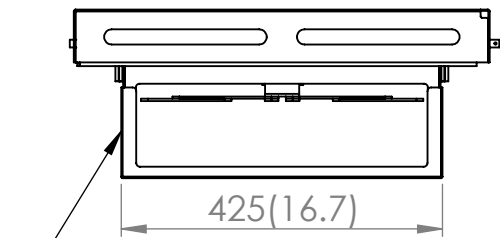

Max projector thickness 140mm (5.5)

iCONNECT

Copyright 2004-2023 All Rights Reserved

iConnect Ltd ©

TITLE:

PRL-3838

DWG NO.

A4