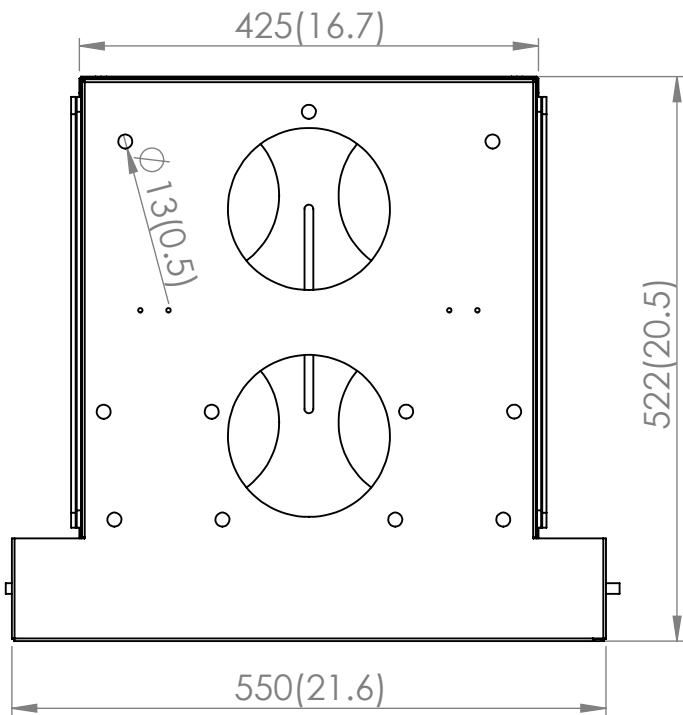

Max projector thickness 140mm (5.5)

iCONNECT

Copyright 2004-2023 All Rights Reserved

iConnect Ltd ©

TITLE:

PRL-3838

DWG NO.

A4

SCALE:1:10

SHEET 1 OF 1

4

3

2

1