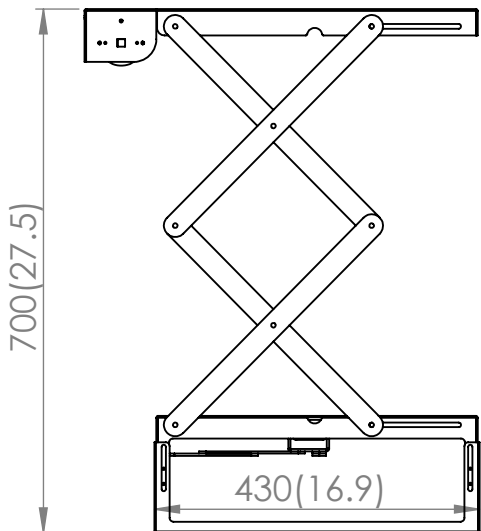

Max projector thickness 140mm (5.5)

iCONNECT

Copyright 2004-2023 All Rights Reserved

iConnect Ltd ©

TITLE:

PRL-3838

DWG NO.

A4

SCALE:1:10

SHEET 1 OF 1

4

3

2

1