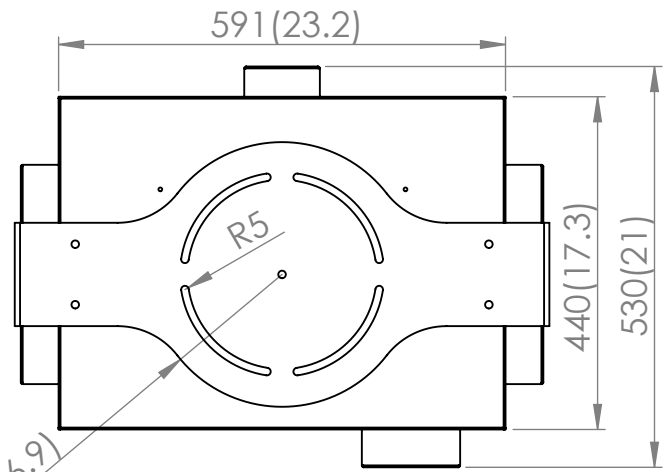

4

3

2

1

F

F

Max projector dimensions

E

E

D

D

R175(6.9)

C

C

B

B

A

A

© Copyright 2004-2023. All Rights Reserved.

iConnect Ltd

TITLE:

PR-W-3838

DWG NO.

A4

SCALE:1:20

SHEET 1 OF 1

4

3

2

1