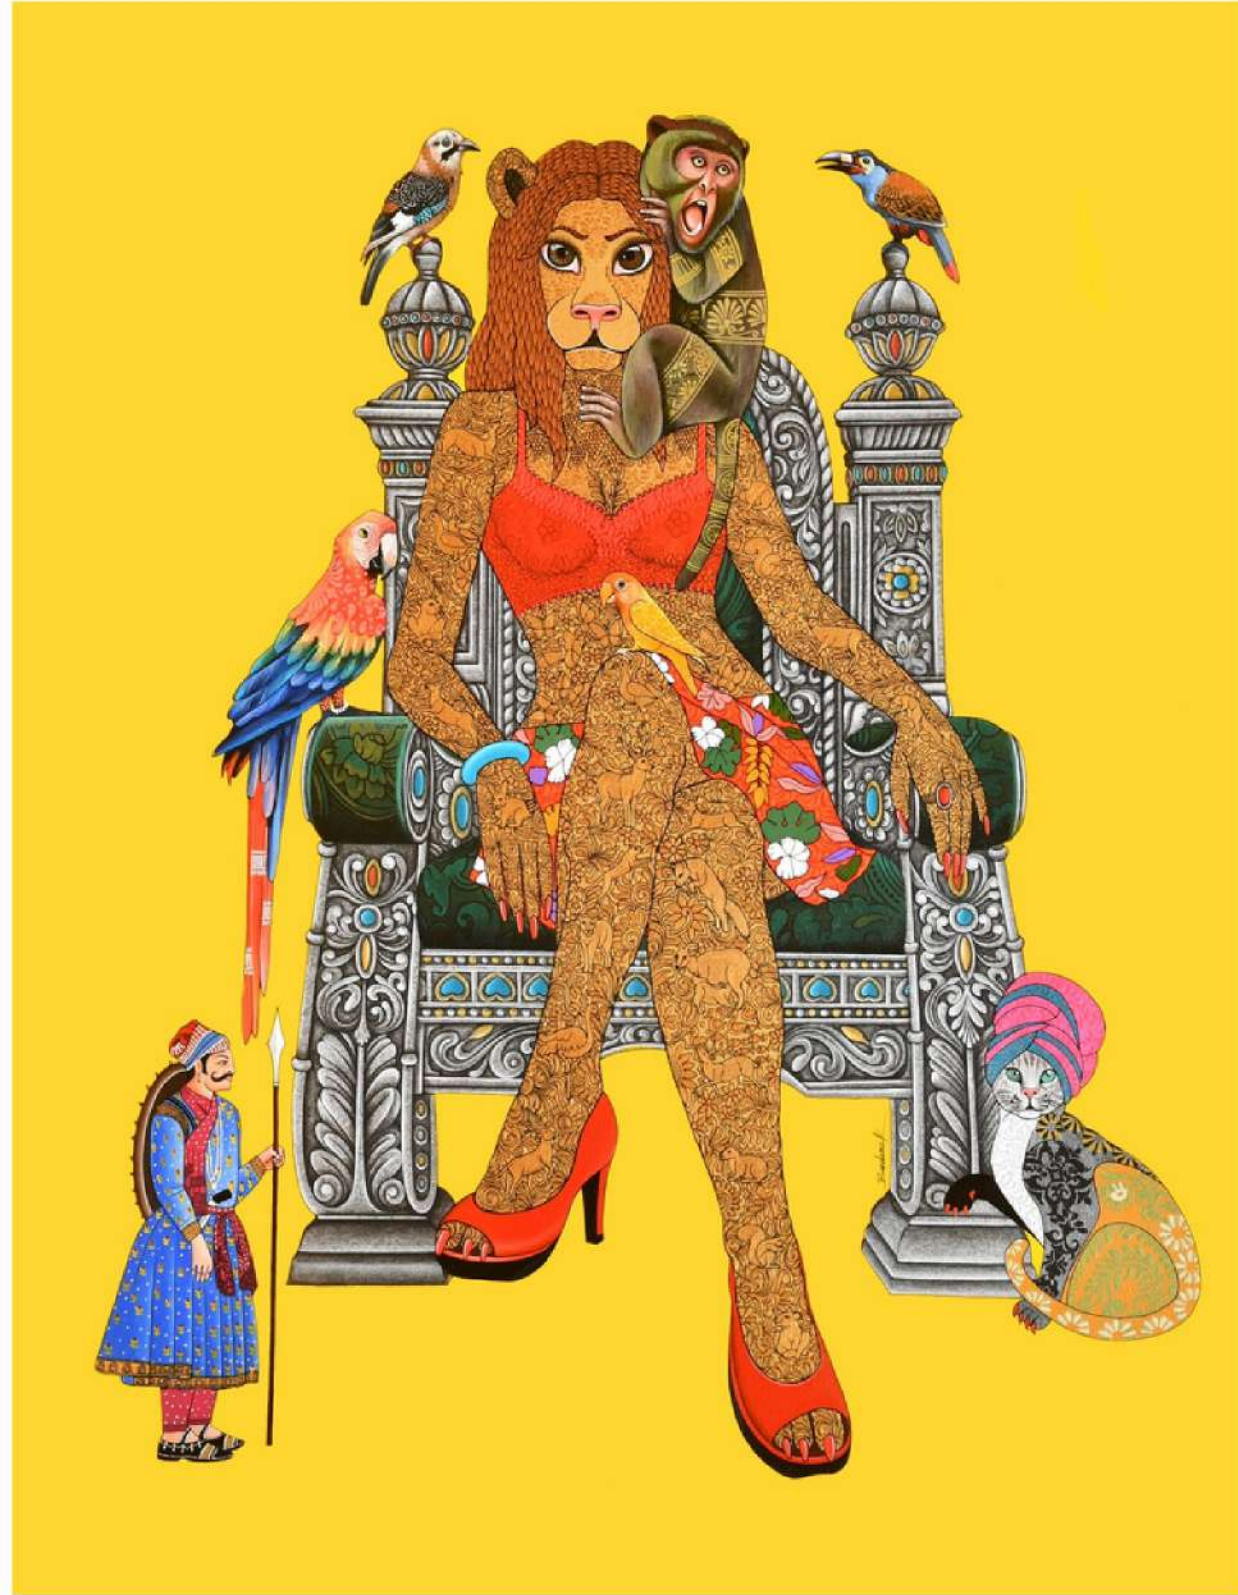

DOUGLAS JOHN

INNER DIVINITY 1; 36X48 IN. ; ACRYLIC & GOLD LEAF ON CANVAS

DOUGLAS JOHN

INNER DIVINITY 2; 36X48 IN. ; ACRYLIC & GOLD LEAF ON CANVAS

DOUGLAS JOHN

INNER DIVINITY 3; 36X48 IN. ; ACRYLIC & GOLD LEAF ON CANVAS

BANDANA KUMARI

REGAL COUPLE; 48x36 IN. ; ACRYLIC & INK ON CANVAS

BANDANA KUMARI

TEA PARTY; 48x72 IN. ; ACRYLIC & INK ON CANVAS

BANDANA KUMARI

QUEEN; 48x36 IN. ; ACRYLIC & INK ON CANVAS

UNTITLED; 36 IN. DIAMETER ; ACRYLIC ON CANVAS