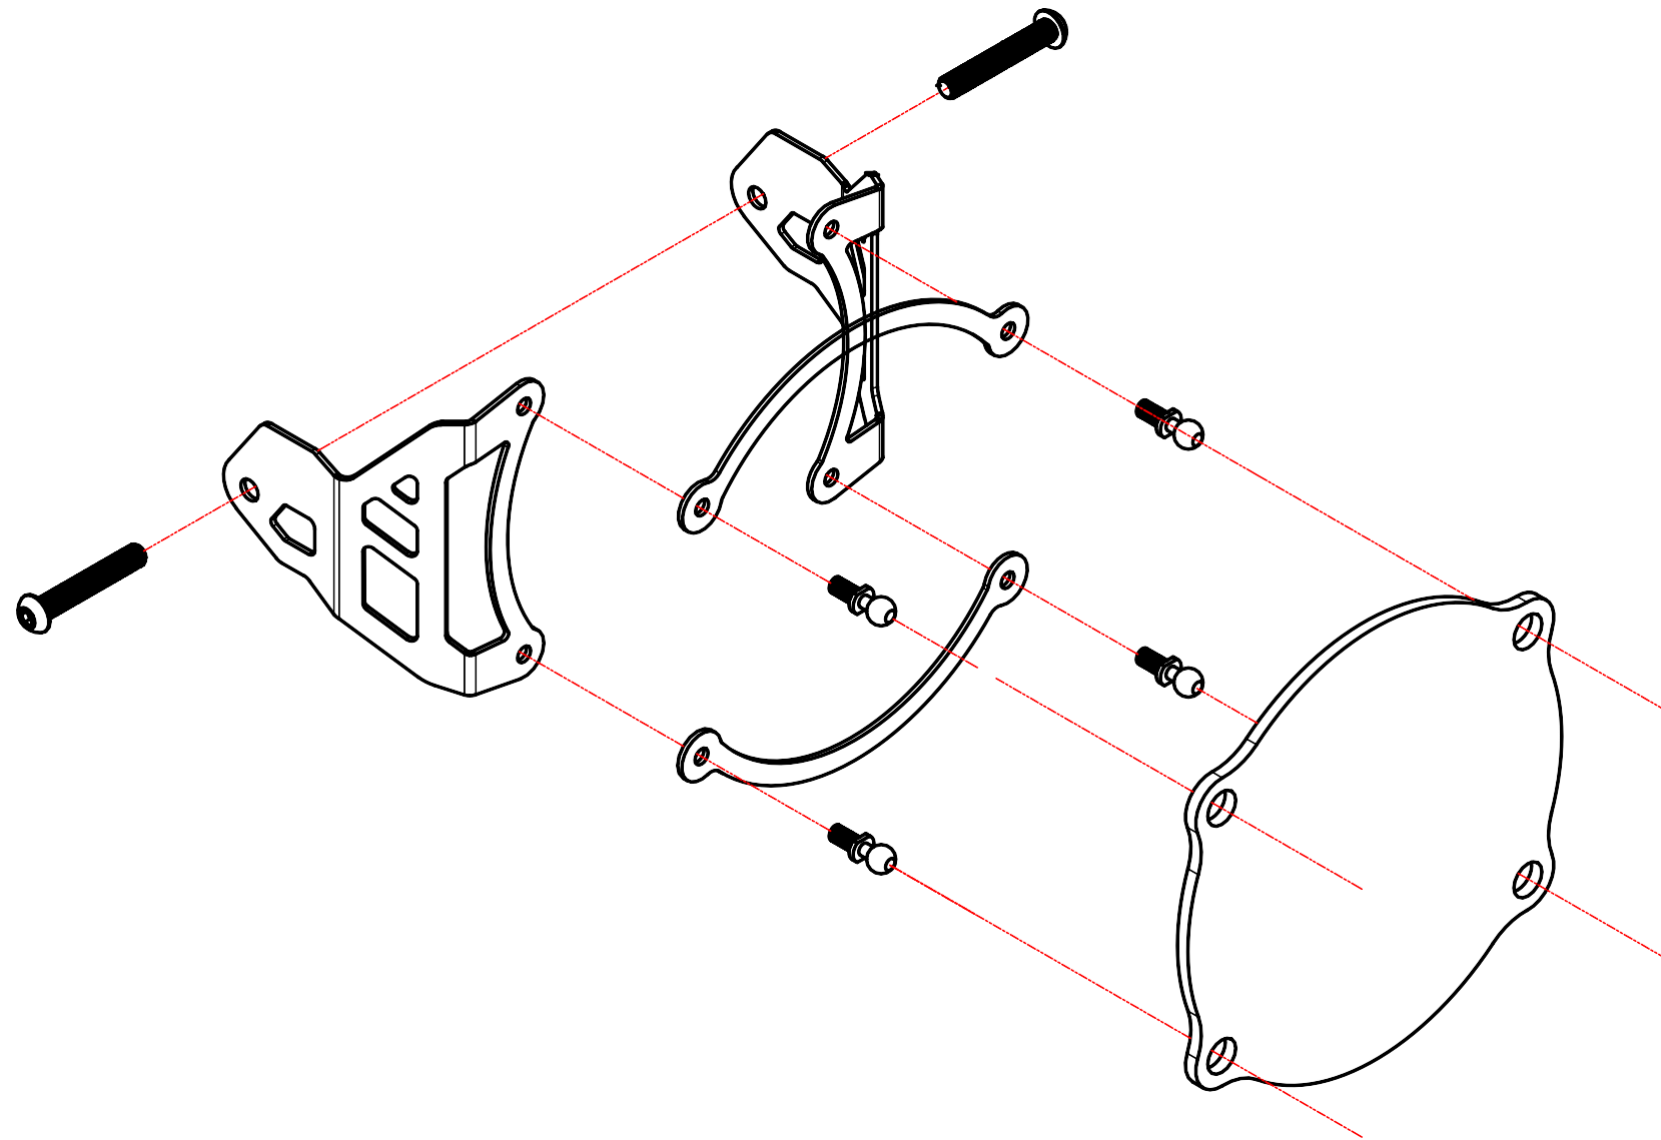

ROYAL ENFIELD HIMALAYAN BS6/BS4 HEADLIGHT GUARD

SR NO	COMPONENT	QUANTITY
1	Headlight Grill (L&R)	2
2	Reinforcement Ring	2
3	Acrylic	1
4	BUTTON HEAD ALLEN BOLT M8X60mm	2
5	MS Spacers	2
6	M6 NYLOC NUT	4
7	M6 Ball Studs	4