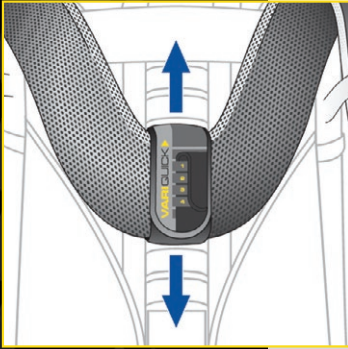

## Pac-Vac 6 & Pac-Vac 10 Aircomfort

Backpack Vacuums

Customizable Fit,  
Comfortable Operation

- 5-point adjustable harness
- Lightweight units reduces operator fatigue
- Superior 69.5 dB rating for quiet operation
- Complete set of tools and adjustable double bend wand
- Four-Stage Filtration System including a HEPA filter cartridge

# Pac-Vac 6 & Pac-Vac 10 Backpack Vacuums

Tornado's Pac-Vac 6 and 10 Aircomfort Backpack Vacuums provide users with a fast and cost-effective alternative to traditional upright vacuums. Designed for performance, superior operator comfort, and increased productivity, these super-quiet units eliminate the need for multiple machines for different surfaces. Carpet, hard floors, upholstery, and above head cleaning become a breeze to clean, with productivity reaching 7,000 or more square feet per hour.

**COMFORTABLE –**  
With the Vari-Quick system, users have the ability to adjust the unit to fit the exact length of their torso.

**HARNESS AIRFLOW –**  
Mesh back panel allows constant air flow from 3 directions

**ACCESORIES –**  
Standard accessories are located on the belt for quick, hands-free convenient access

**FOUR-STAGE FILTRATION –**  
The filtration system includes a disposable filter bag, an intake filter and a HEPA filter cartridge