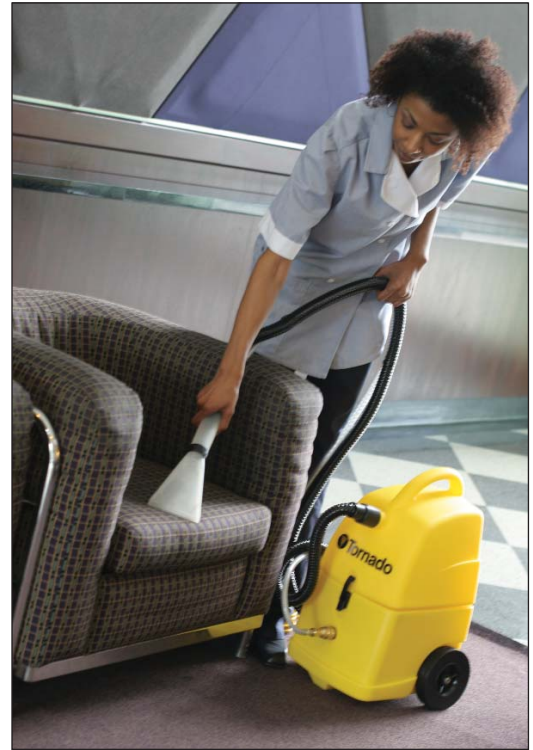

Mobility and portability

The unit comes standard with a molded-in Lift Grip handle and fits easily in any car trunk or broom closet. The steel handle for pulling the unit from room to room or upstairs can be ordered as an option.