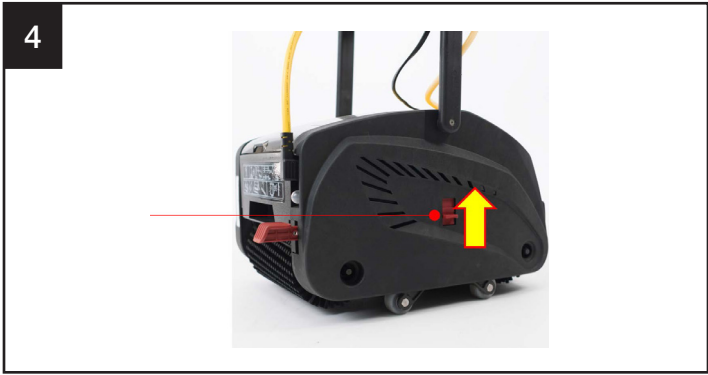

Quick Start Guide VORTEX

1. Assembly

1
Insert the handle assembly into the handle bracket. Using the knob, star washer and flat washer, fasten the handle to the handle bracket.

2
Ensure the handle solution tank pin is toward the front of the unit and the cord wrap hooks are towards the rear.

3
Feed the pump control cable through the (5) locations shown in the handle bracket and handle.

4
Plug the end of the pump control cable into the socket in the handle assembly.

5
Place the lip of the solution tank on the handle bracket and rotate it up so that the solution tank pin engages the solution tank pin retainer.

6
8. Attach the hose by pushing the elbow into the connection until it “clicks” and locks in.

7
Push the shafts through the brushes from the side of the machine.

2. Operating Instructions

Verify that the brushes are fitted properly.

Move the Red slider on the right hand side of the unit to the working (UP) position

Set the brush pressure using the Red slider on the left hand side.

Start the machine by pressing the handle release pedal and pulling the handle back.