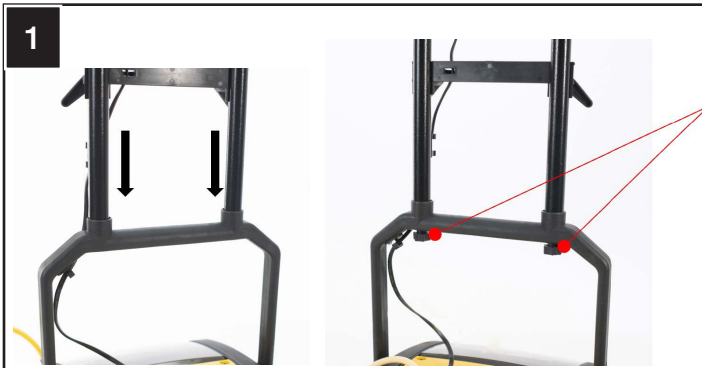

Quick Start Guide VORTEX

1. Assembly

1
Insert the handle assembly into the handle bracket. Using the knob, star washer and flat washer, fasten the handle to the handle bracket.

2
Ensure the handle solution tank pin is toward the front of the unit and the cord wrap hooks are towards the rear.

3
Feed the pump control cable through the (5) locations shown in the handle bracket and handle.

4
Plug the end of the pump control cable into the socket in the handle assembly.

5
Place the lip of the solution tank on the handle bracket and rotate it up so that the solution tank pin engages the solution tank pin retainer.

6
8. Attach the hose by pushing the elbow into the connection until it “clicks” and locks in.

7
Push the shafts through the brushes from the side of the machine.

2. Operating Instructions

Verify that the brushes are fitted properly.

Fill fresh water tank with cleaning solution.

Move forward while sparingly pushing the solution control button.

3. Additional Parts Required

1. The purpose of these caps is to distinguish between different brushes when the machine is used in different area. This just helps the operator easily identify the brushes to avoid cross contamination.