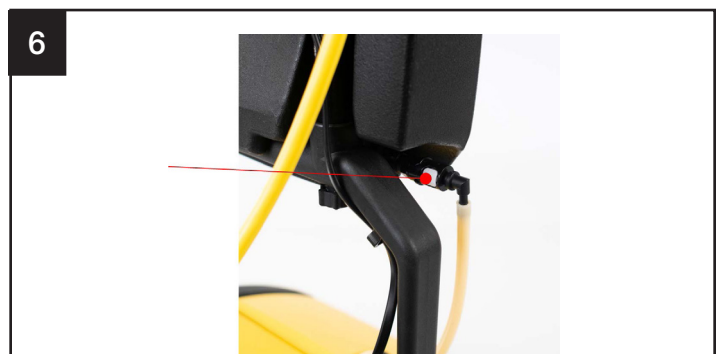

Quick Start Guide VORTEX

1. Assembly

1
Insert the handle assembly into the handle bracket. Using the knob, star washer and flat washer, fasten the handle to the handle bracket.

2
Ensure the handle solution tank pin is toward the front of the unit and the cord wrap hooks are towards the rear.

3
Feed the pump control cable through the (5) locations shown in the handle bracket and handle.

4
Plug the end of the pump control cable into the socket in the handle assembly.

5
Place the lip of the solution tank on the handle bracket and rotate it up so that the solution tank pin engages the solution tank pin retainer.

6
8. Attach the hose by pushing the elbow into the connection until it “clicks” and locks in.

7
Push the shafts through the brushes from the side of the machine.

2. Operating Instructions

Verify that the brushes are fitted properly.