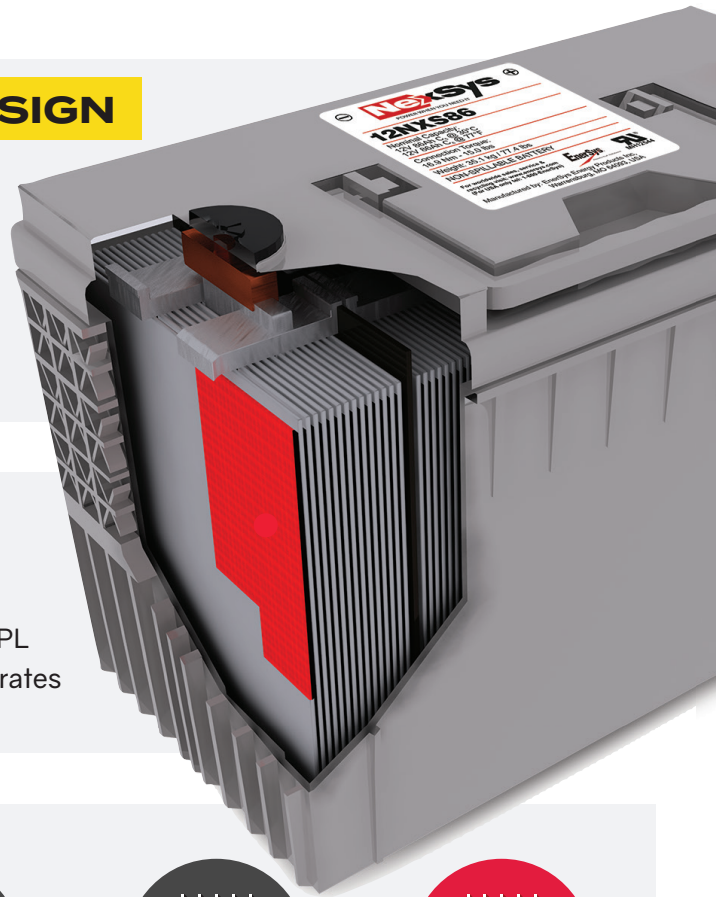

BR 22/14T Traction Drive (99695TE)

BDSO 27/28 Stand-On (99786E)

\*Available beginning June 2022

**CONTACT YOUR LOCAL TORNADO REPRESENTATIVE FOR MORE INFORMATION TODAY!**

## THIN PLATE PURE LEAD (TPPL) DESIGN

NexSys® batteries are constructed with pure lead plates. Pure lead plates are extremely thin, so more of them fit into the battery. More plates mean more power – up to 20% more power than the same sized conventional flooded battery. Not only are they fast-charging, but they can be opportunity charged during breaks or whenever convenient.