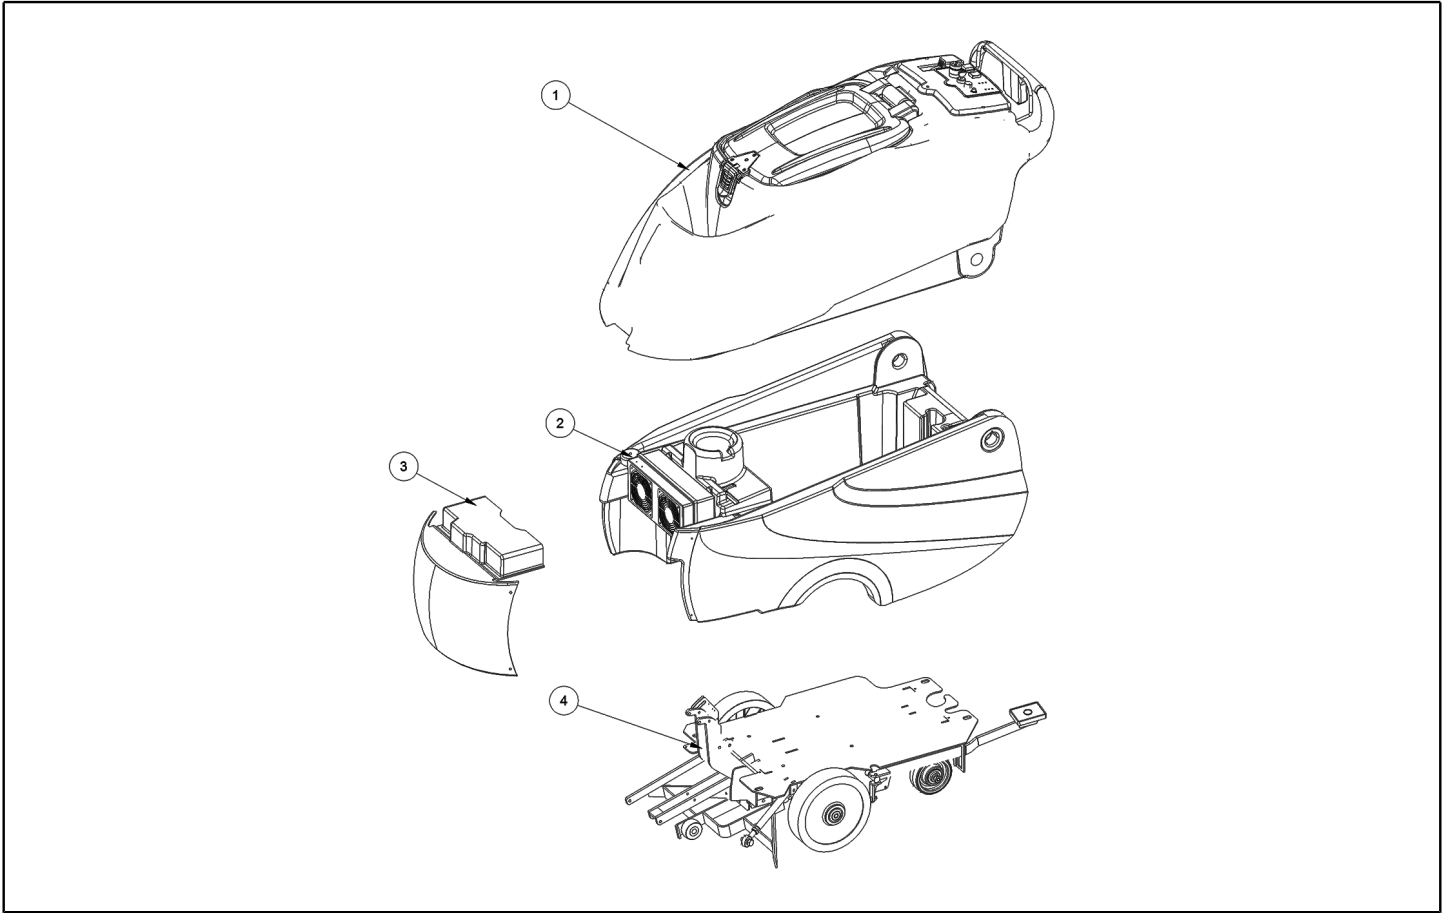

Ref. K	Part n.	Customer part n.	Description	Quantity	Validity		Price
					From	To	
0001	MPVR06482		TANK RECOVERY CT100	1,00			--
0002	MPVR05867		TANK SOLUTION CT100-105 7024	1,00			--
0003	MPVR04089	SL17632	CRANKCASE FRONT PANEL CT100 RAL7024	1,00			--
0004	LAFN05592	SL39065	FRAME PANTHER	1,00			--