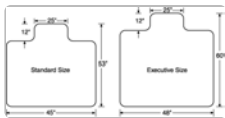

Additional Information

Sizes	45" x 53" with 12" x 25" lip, 46 x 60" with 12" x 25" lip
Thickness	1/4"
Colors	Clear
Warranty	1 year
Performance Rating	3-Star

Technical Data

Material:	PVC
Electrical Properties:	1011 ohms per square