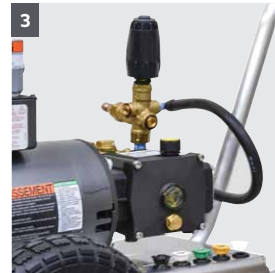

KÄRCHER

MAXIMUM CLEANING VERSATILITY AND DURABILITY.

Electric, cold water pressure washer that converts from cart to skid.

HD Series Electric

Designed for versatility.

Kärcher's cold water carts are corrosion-resistant aluminum pressure washers that easily convert from a cart to a skid for maximum cleaning versatility and durability. These reliable electric powered pressure washers have a low profile handle and compact footprint, making them easy to maneuver, and they offer a bypass loop for additional pump protection. 7-year pump warranty and flat-free tires.

1 Modular design

- Can transition from cart to skid (with skid feet accessory) design for versatile cold water cleaning applications.

2 Mobile and easy maintenance

- Low profile handle is easy to push and pull.
- Easy-to-understand illustrated operating instructions for multi-lingual operator and owner protection.
- Insulated, fatigue-free, spring-loaded trigger gun with side-grip spray wand makes for easy point-and-shoot cleaning action.
- Five quick-couple nozzles made of hardened stainless steel and color-coded for easy selection of spray pattern: 15o, 25o, 40o and detergent.