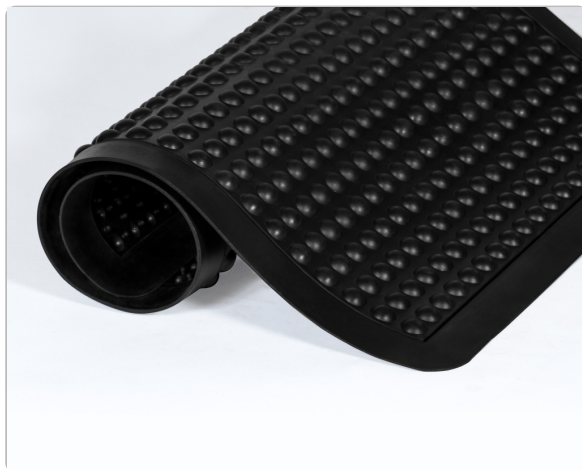

Working Hard for the Hard Working®

CrownMats.com | 1-800-MAT-LINE | 48 HOUR SHIPPING

CROWN

MATting TECHNOLOGIES

Yoga-Flex

SKU: 695

DRY AREA | BETTER

Yoga-Flex® is a classic bubble surface mat that effectively stimulates leg and calf muscle movement! Bubble surface stimulates muscles and blood flow to reduce fatigue. Densely textured surface guards against slips and falls. Rolls quickly for easy cleaning and maintenance. Affordable solution for small commercial location.

FEATURES

- High/low bubble surface encourages micro-movements that reduce fatigue and muscle pain
- Tough rubber bubbles won't collapse or break
- Interlocking system allows for unlimited length of matting
- Contains 47% Recycled content

Modular Pieces Available:

Modular Center Size: 35" x 47" Modular End Size: 35" x 47"

APPLICATIONS

Provides a heavy-duty solution for dry areas e.g.: Factory, Work Station, Finishing / Assembly Station and Shipping and Packaging Area

Anti-Fatigue: 60 out of 100

Durability: 90 out of 100

Traction: 90 out of 100

Additional Information

Sizes	2' x 3'
Colors	Black
Thickness	1/2"
Warranty	1 year

Technical Data

Product Material:	Molded Rubber
Product Weight:	2' x 3' = 12.5 lbs