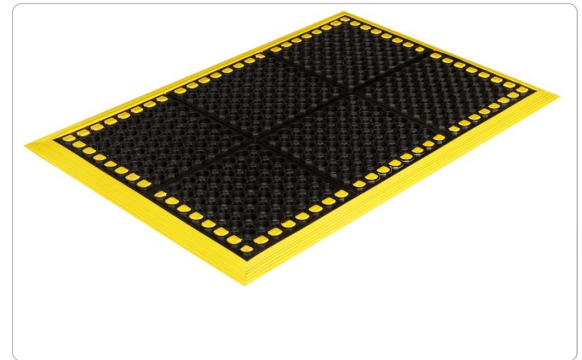

Safewalk™ is our heavy-duty mat with square edges providing drainage and durability! Durable heavy duty rubber mat designed to last longer than other mats. Anti-fatigue properties help prevent aches & pains from extended standing.

- Heavy-duty rubber with circular drain through holes
- Resilient rubber compound reduces the effects of fatigue
- Colored borders available for increased safety and identification
- Contain up to 40% recycled material

Additional Information

Sizes	3' x 5'
Colors	Black, Black & Yellow, Terra Cotta
Thickness	7/8"
Warranty	1 year
Performance Rating	5-Star

Technical Data

Fiber:	Polypropylene / P.E.T.
Pile weight:	18 oz. per sq yd.
Backing:	ThermoFlex D.I.N.P - Free PVC
Vinyl Strength:	4 lbs per ASTM D624 die-T
Flammability:	D.O.C. -FF-1-70