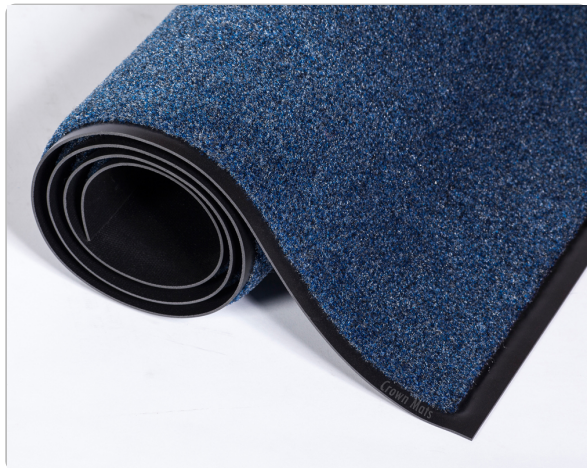

Working Hard for the Hard Working®
 CrownMats.com | 1-800-MAT-LINE | 48 HOUR SHIPPING

Wonder-Pro

SKU: #310

WIPER | MEDIUM TRAFFIC

Wonder-Pro™ is our classic plush olefin mat available in a wide array of colors! Helps protect floors with vinyl backing moisture barrier. As a wiper, Wonder-Pro™ plays a major role in the retention of water and fine dust so less contaminants enter the building.

FEATURES

- Improved! Retains 60% more liquid and fine dirt than our standard Rely-On™ Olefin
- Wide selection of attractive colors that resist fading, staining, mold and mildew
- Can be customized by adding your logo (Flocked Mat)

Additional Information

Sizes	2' x 3', 3' x 4', 3' x 5', 3' x 10', 4' x 6', 4' x 10'
Rolls	3' x 60', 4' x 60', 6' x 60'
Colors	Black, Castellan Red, Charcoal, Evergreen, Marlin Blue, Navy Blue, Pebble Brown, Walnut
Thickness	7/16"
Total Customization	Yes
Warranty	1 year
Performance Rating	3-Star