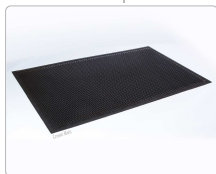

Working Hard for the Hard Working®

CrownMats.com | 1-800-MAT-LINE | 48 HOUR SHIPPING

CROWN

MATting TECHNOLOGIES

Crown-Tred

SKU: 145

SCRAPER | LIGHT TRAFFIC

Crown-Tred enhances the exterior appearance of your building while providing increased scrapping benefits. This outdoor mat is resistant to all type of weather conditions and is designed to last. The low profile design facilitates easy opening of doors, and the rubber material makes this mat easy to clean.

FEATURES

- SBR rubber blend, made to withstand any outside weather
- Fully launderable. Oil, grease and chemical resistant
- Low profile oval rubber nubs increase overall scrapping ability

APPLICATIONS

For outdoor and indoor applications with light traffic. e.g.: Office Building, retail store, bank/postal office, motel/hotel

Scrapping Ability: 50 out of 100

Wiping Ability: 0 out of 100

Crush Resistance: 100 out of 100

Additional Information

Sizes	3' x 5', 3' x 10', 4' x 6'
Colors	Black
Thickness	1/4"
Warranty	1 year

Technical Data