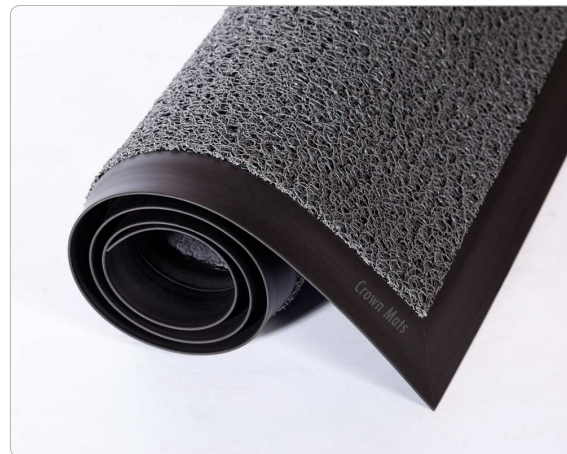

Working Hard for the Hard Working®

CrownMats.com | 1-800-MAT-LINE | 48 HOUR SHIPPING

CROWN

MATting TECHNOLOGIES

Spaghetti Mat

SKU: #130 / #131

SCRAPER | LIGHT TRAFFIC

FEATURES

Spaghetti Mat™ is our classic solution for custom large surfaces and when slip-resistance is necessary! Non-directional pattern allows for multi directional scraping ability. Economical mat for outdoor applications. As a scraper, Spaghetti Mat™ will help keep most of debris and dirt outside the building.

- PVC loop structure with vinyl backing
- Dries quickly, resists mildew and fading
- Also available without backing to facilitate the flow of water

APPLICATIONS

For interior areas with light traffic. e.g.: Office building, Small retail store, Bank/Postal service, Church, Motel/Inn.

#130 – Backed (offered with or without crimped or applied vinyl nosing)
#131 – Unbacked (offered with or without crimped or applied vinyl nosing)

*Please specify all sides of custom cuts that are to have edging

Scraping Ability 50 out of 100
Wiping Ability 10 out of 100
Crush Resistance 40 out of 100

Additional Information

Sizes	3' x 5', 4' x 6'
Rolls	3' x 20', 4' x 20'
Colors	Brown, Gray
Thickness	3/8"
Total Customization	Up to 4' wide
Warranty	1 year
Performance Rating	2-Star

Technical Data

Fiber:	Vinyl loop
Pile weight:	N/A
Backing:	Polypropylene foam
Product Weight:	#130 Backed - .69 lbs per sq. ft. #131 Unbacked - .53 lbs per sq. ft.