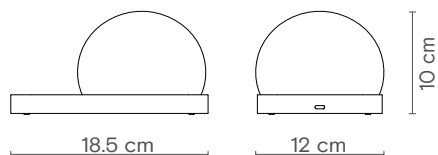

Dimensions

Materials

Recycled plastic base and glass shade

Finishing

- Terrazzo black base / Transparent fumme glass
- Terrazzo black base / Opal white glass
- Terrazzo grey base / Transparent fumme glass
- Terrazzo grey base / Opal white glass
- Terrazzo white base / Transparent fumme glass
- Terrazzo white base / Opal white glass

Certificates

Robin

www.robinlamps.com