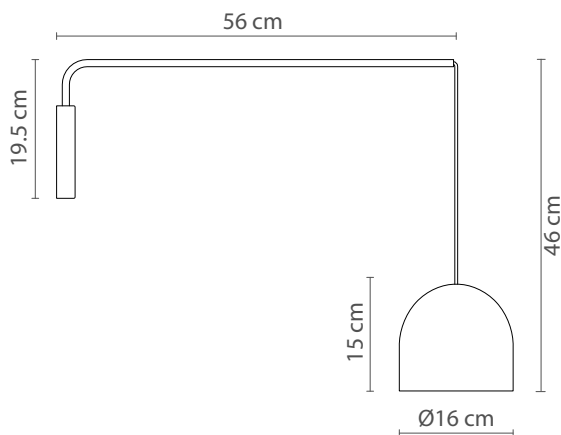

## Characteristics (UE)

Lamp	<b>E14</b>
Power	-
Total flux	-
Efficacy	-
Colour temp.	-
Beam angle	-
CRI	-
IP	<b>IP20</b>
Protocol	<b>On-off</b>
Driver	-
Voltage	<b>220-240V</b>
Guarantee	<b>3 years</b>
Battery	-
Cable length	-

## Dimensions