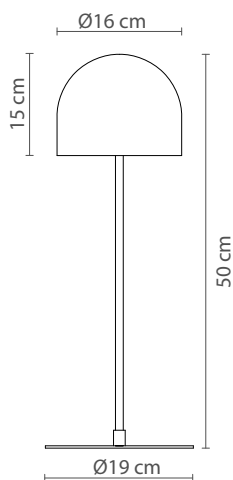

Rio

table

Characteristics (UE)

Lamp	2XG9
Power	-
Total flux	-
Efficacy	-
Colour temp.	-
Beam angle	-
CRI	-
IP	IP20
Protocol	On-off
Driver	-
Voltage	220-240V
Guarantee	3 years
Battery	-
Cable length	1.5 m

Dimensions

Materials

Iron structure and textile cable. Optional ceramic base

Finishing

- Matte black
- Matte white
- Matte terracotta red
- Custom

Certificates

Robin

www.robinlamps.com